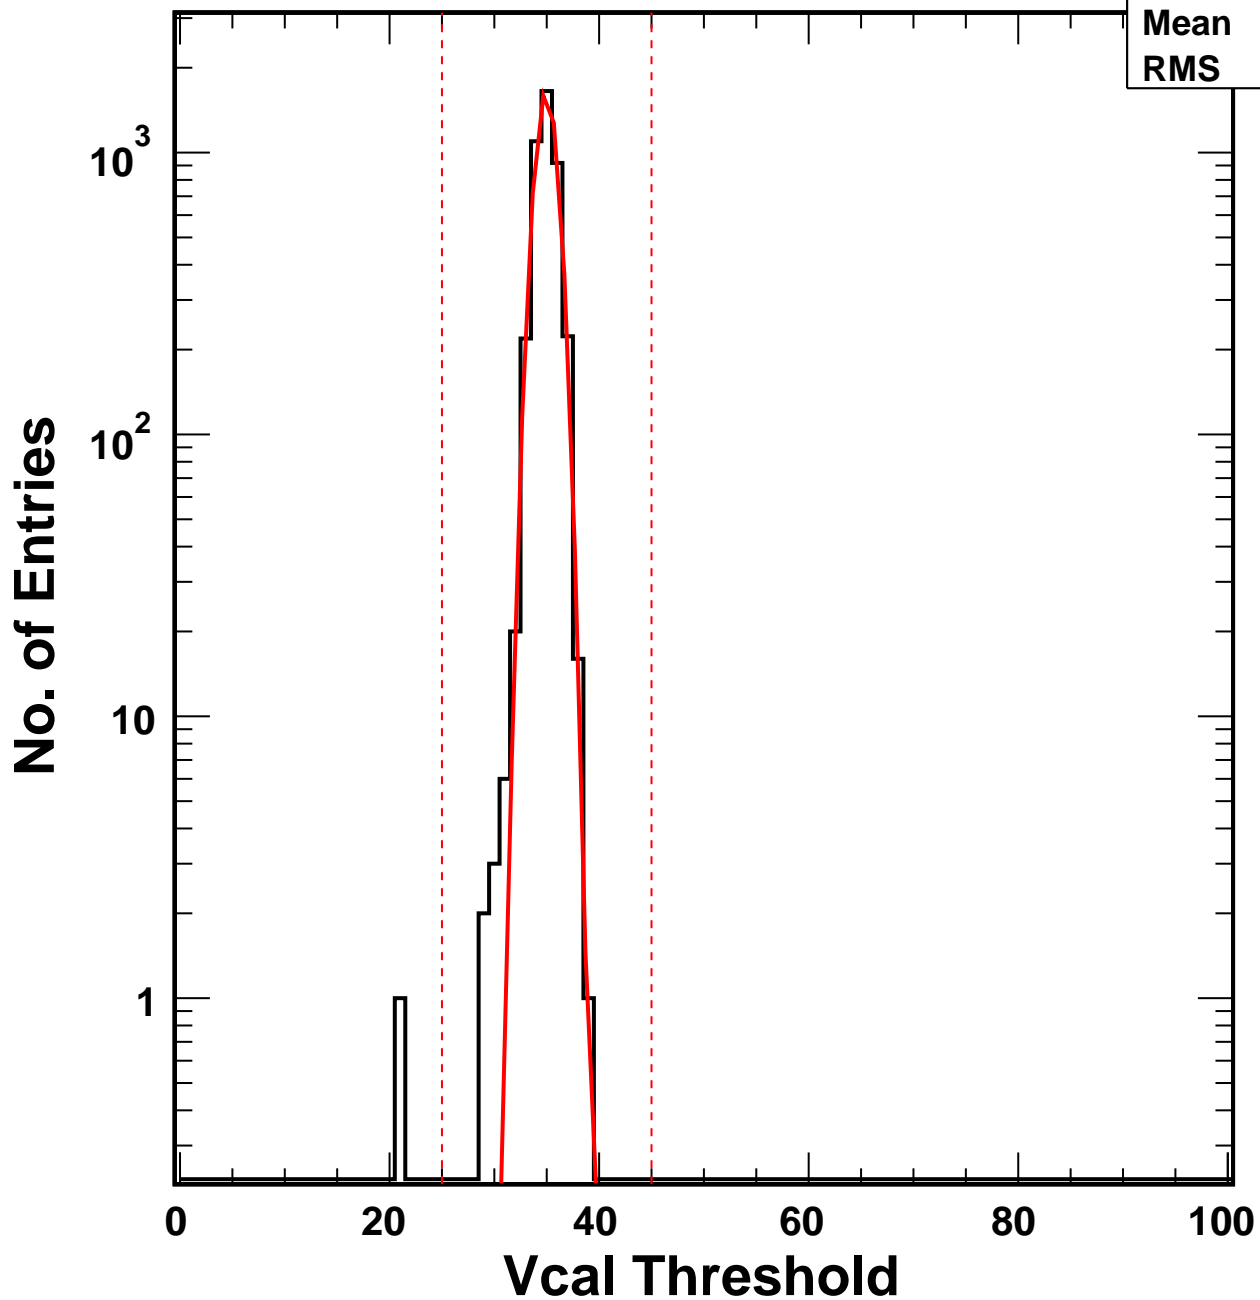

# Vcal Threshold Trimmed

VcalThresholdTrimmed\_3407

Entries 4160

Mean 34.94

RMS 1.046