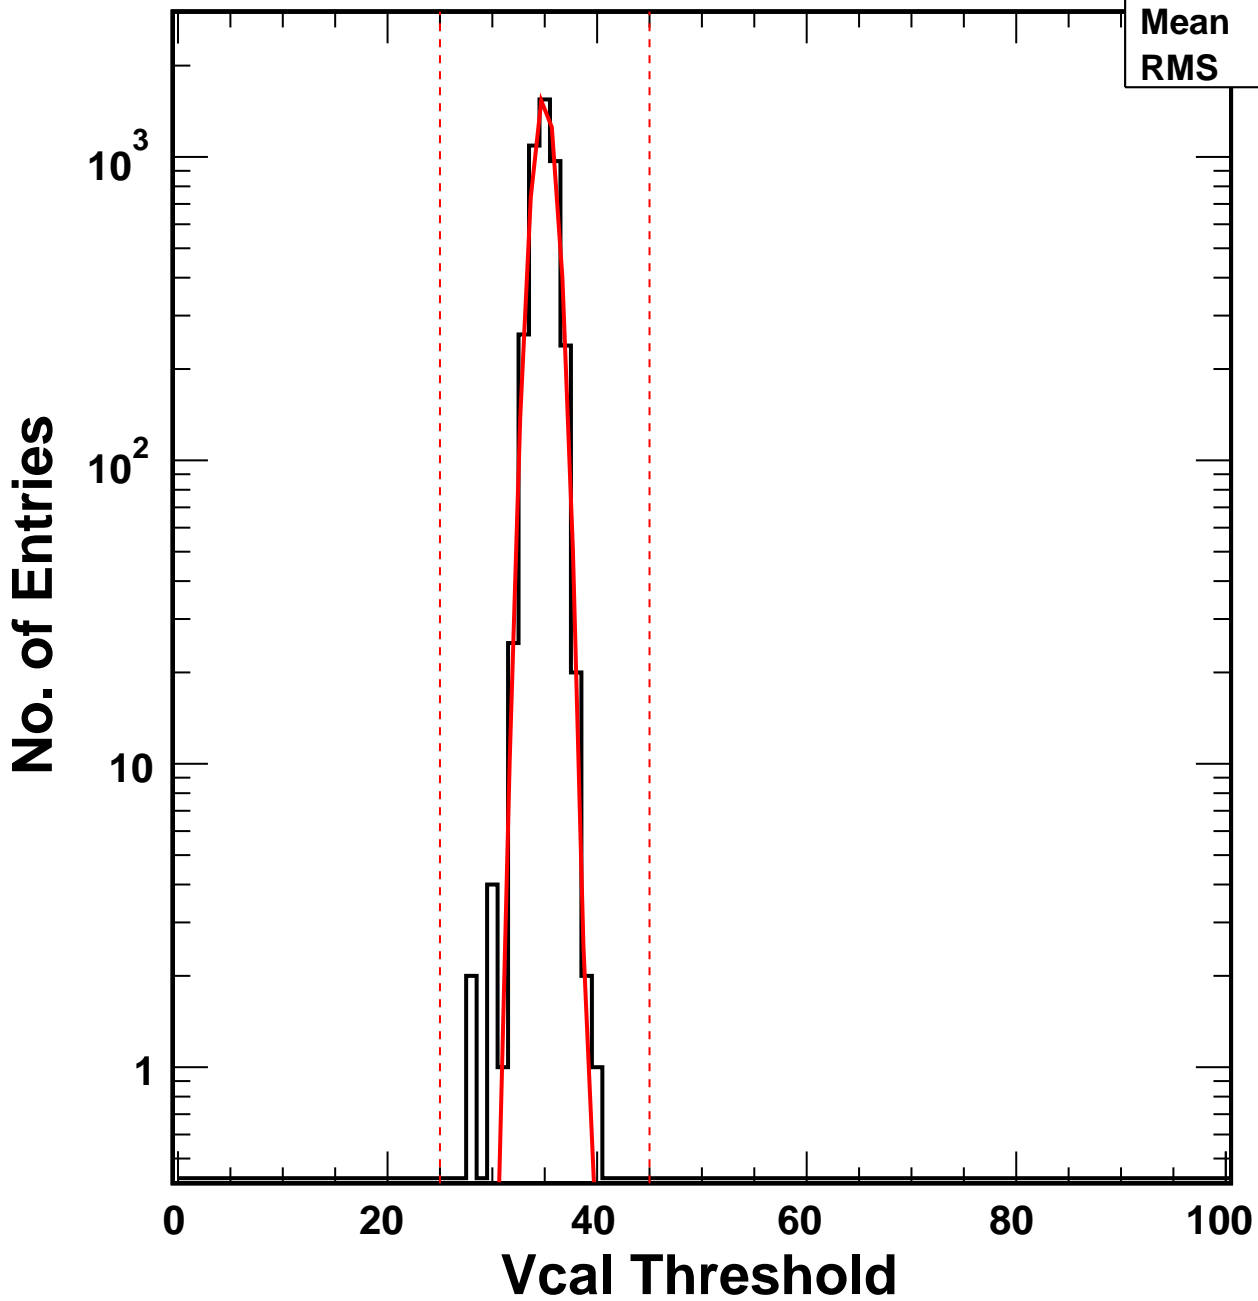

# Vcal Threshold Trimmed

VcalThresholdTrimmed_4027	
Entries	4160
Mean	34.95
RMS	1.065