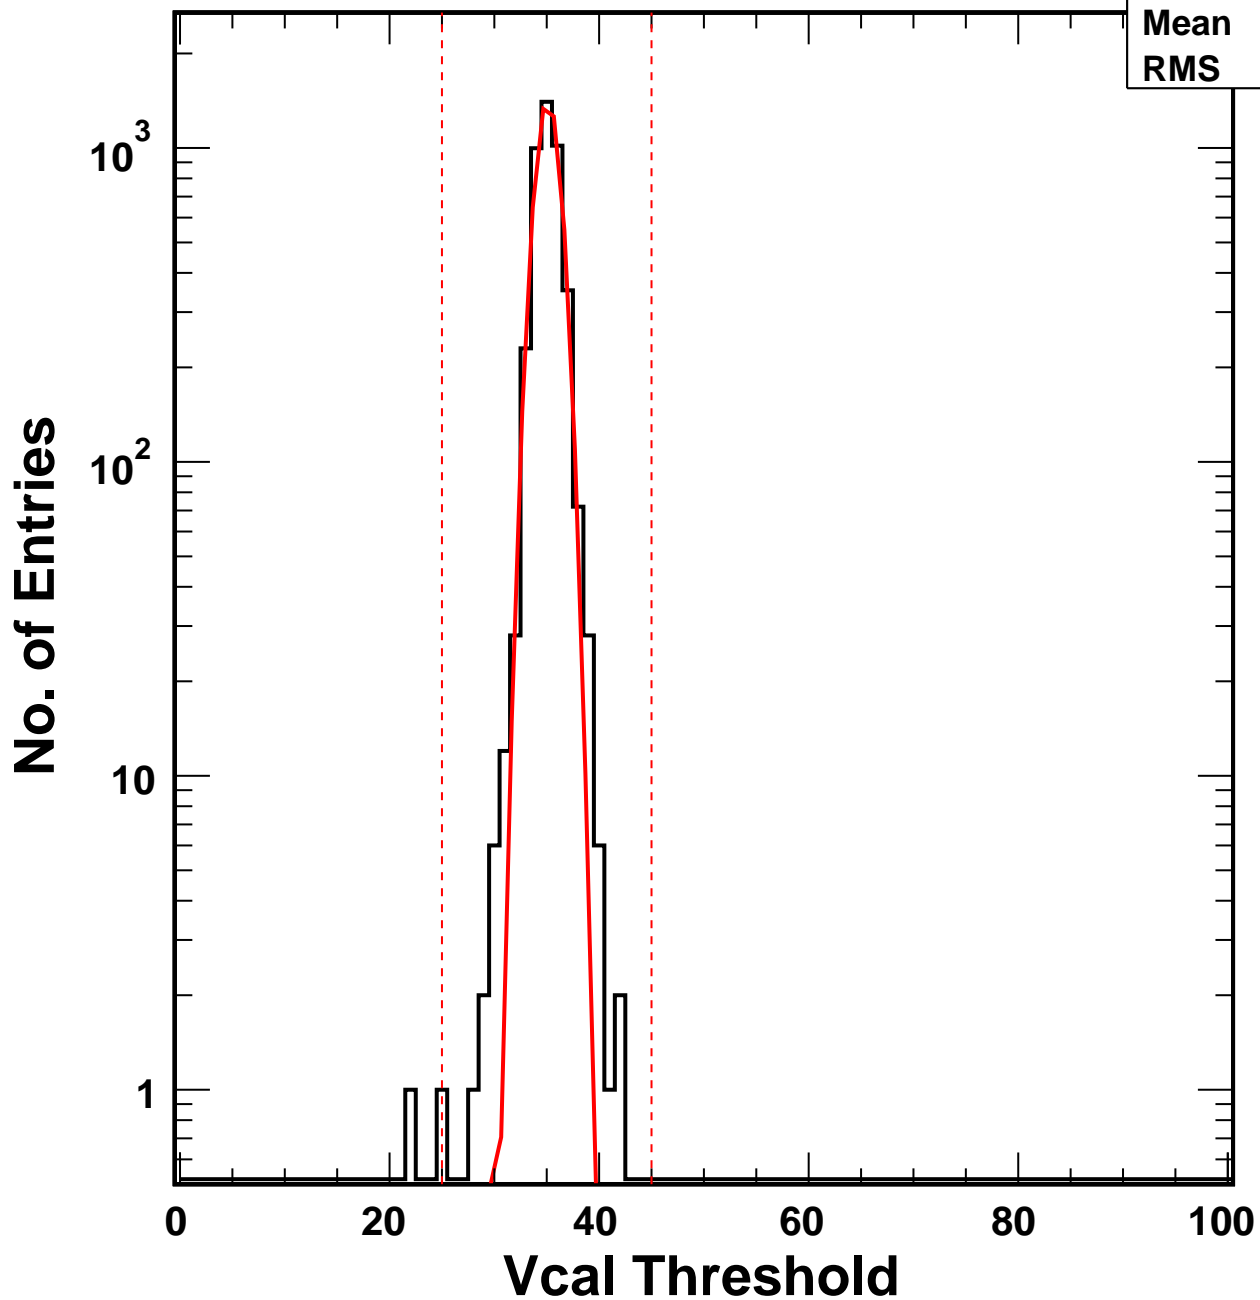

Vcal Threshold Trimmed

VcalThresholdTrimmed_1222

Entries 4160

Mean 35.11

RMS 1.265