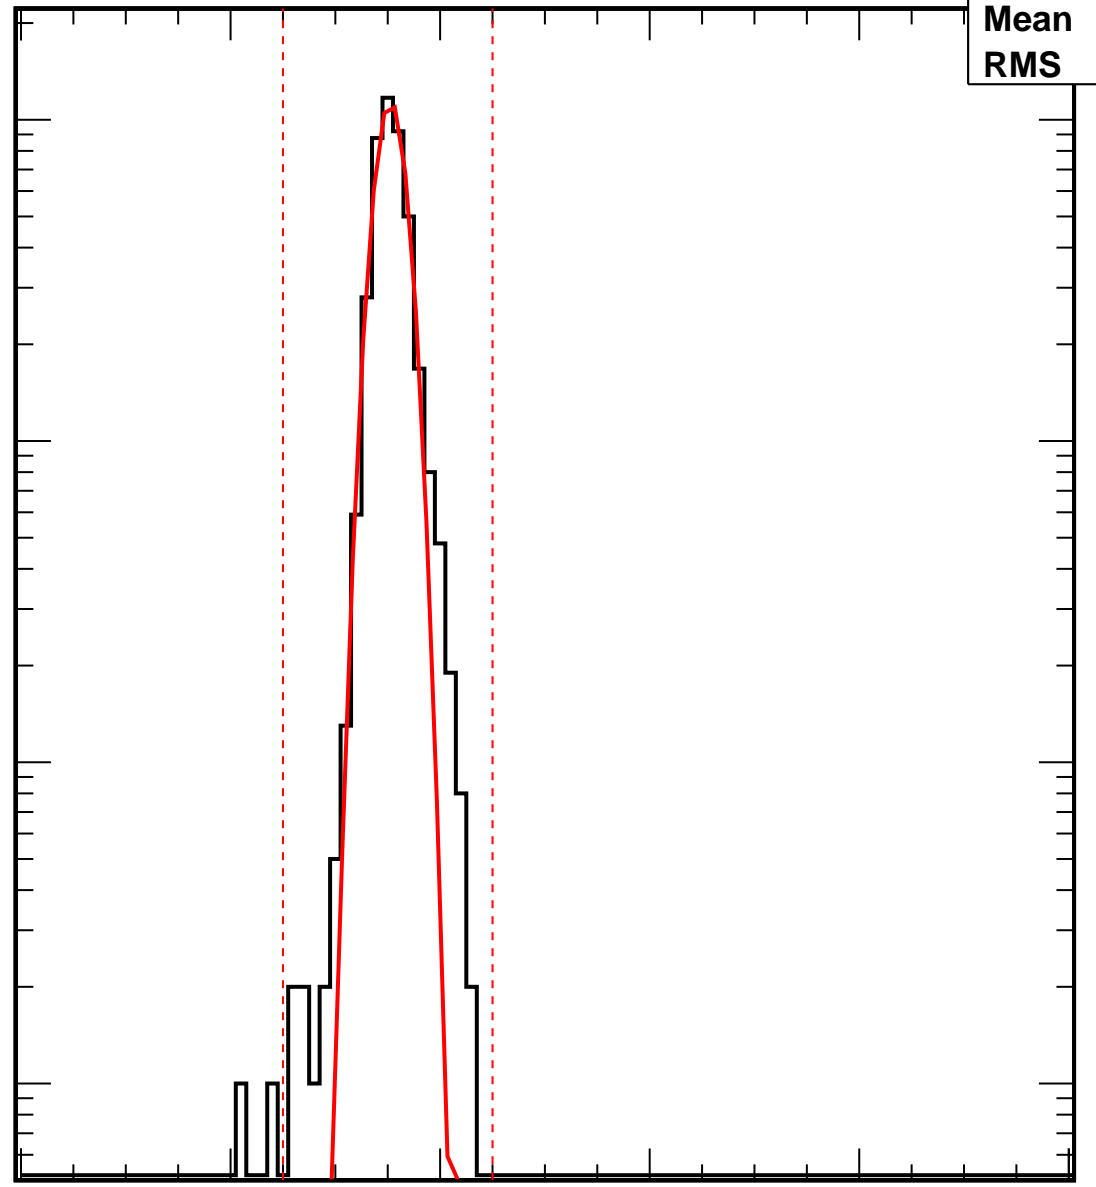

Vcal Threshold Trimmed

VcalThresholdTrimmed_1656

Entries	4160
Mean	35.34
RMS	1.643

No. of Entries

10^3
 10^2
10
1

0 20 40 60 80 100

Vcal Threshold