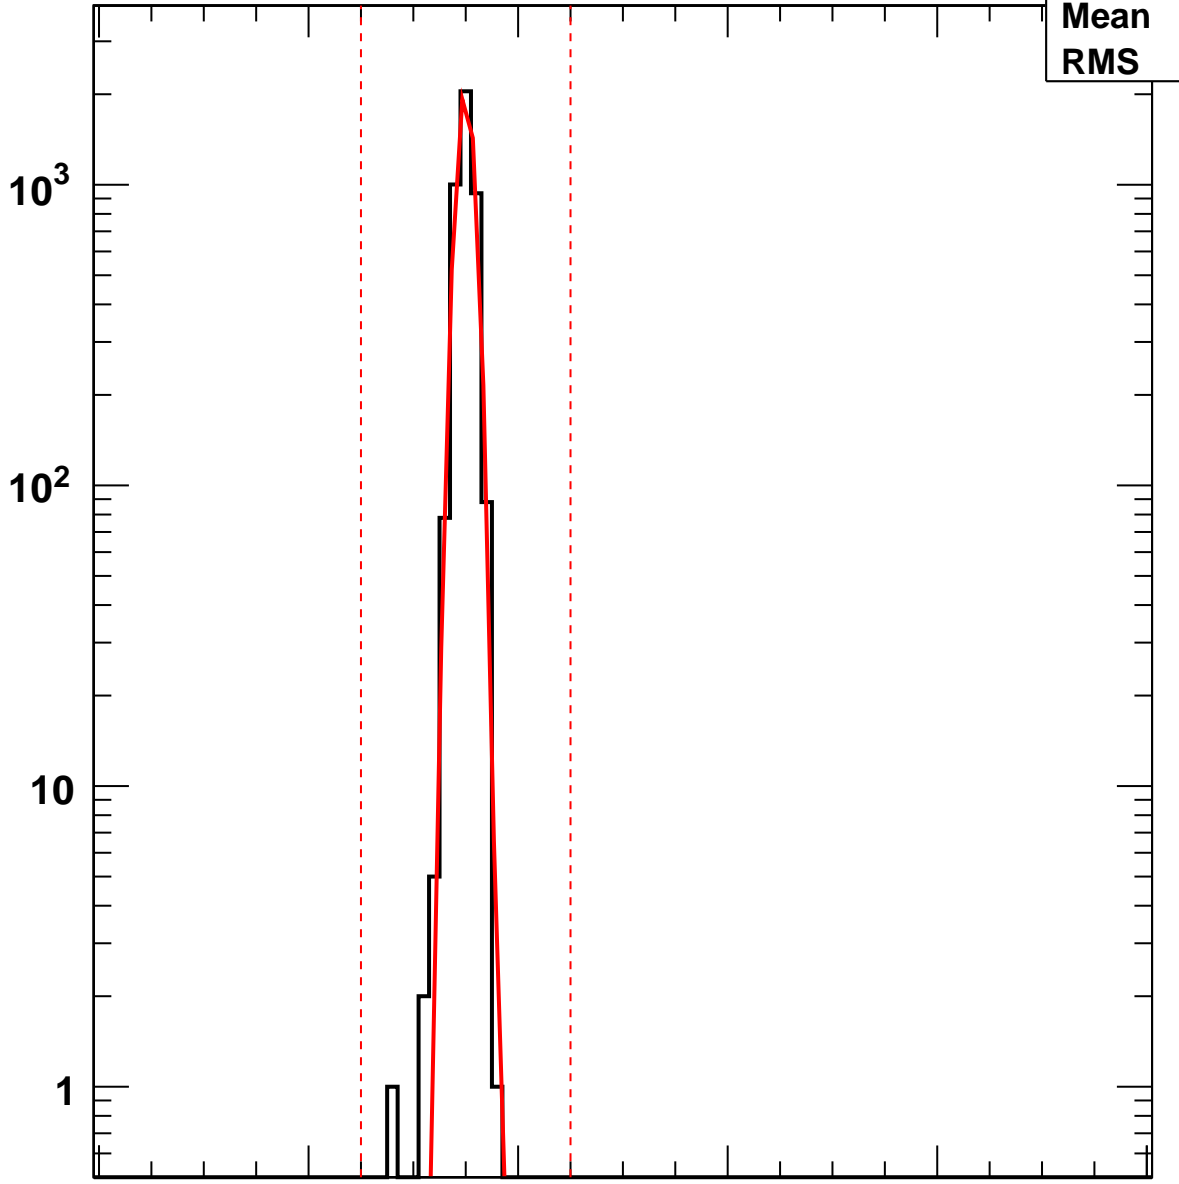

Vcal Threshold Trimmed

VcalThresholdTrimmed_7324

Entries	4160
Mean	34.98
RMS	0.8111

No. of Entries

0 20 40 60 80 100

Vcal Threshold