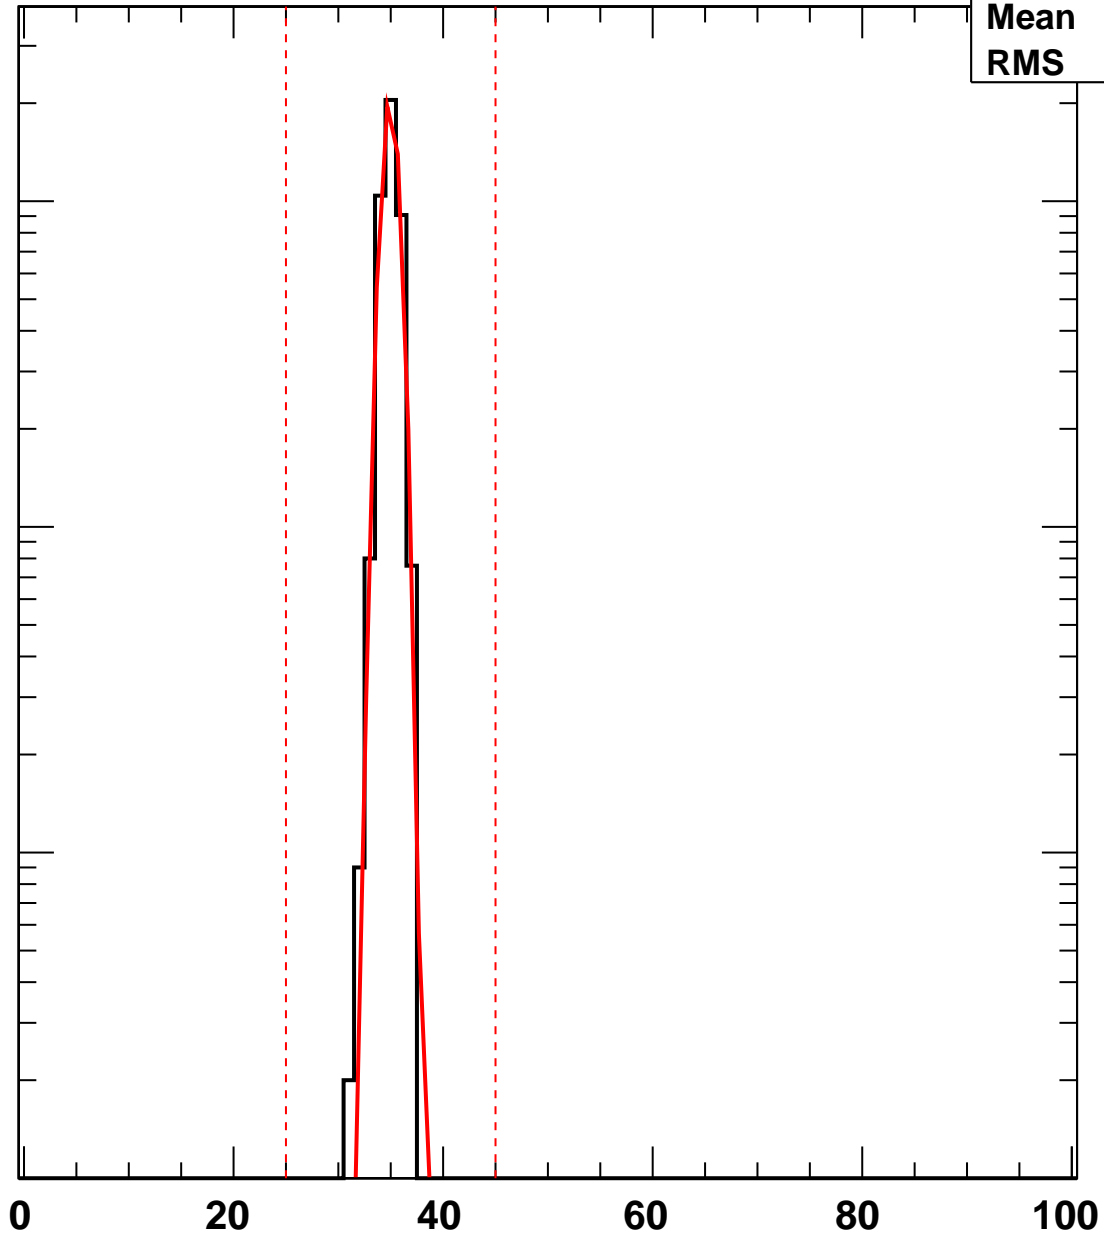

Vcal Threshold Trimmed

VcalThresholdTrimmed_2908

Entries	4160
Mean	34.96
RMS	0.8021

No. of Entries

10³
10²
10
1

Vcal Threshold