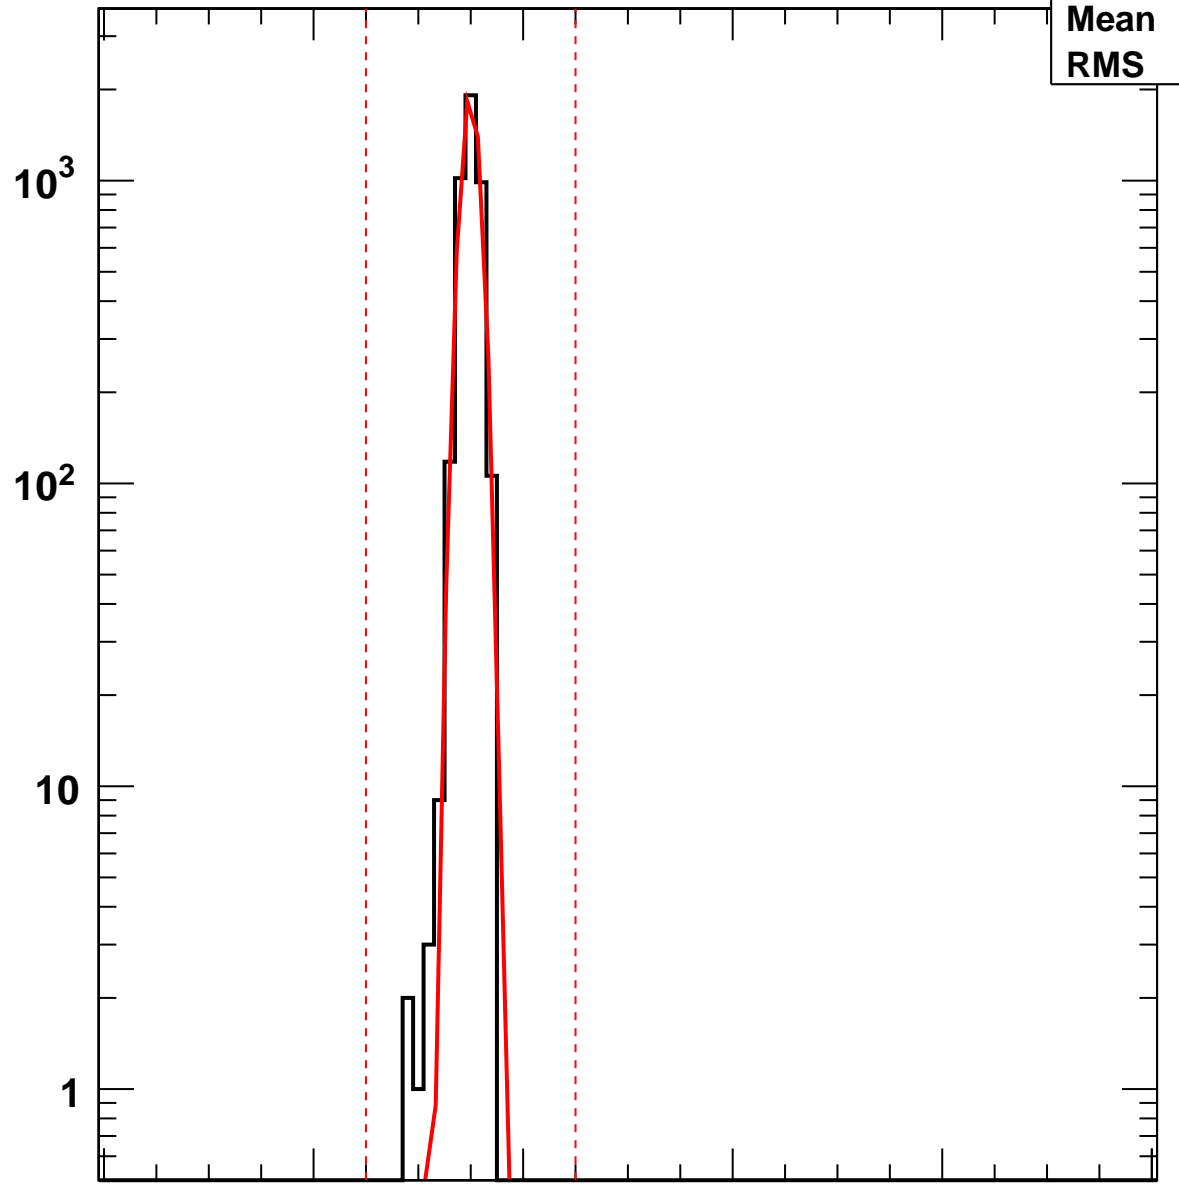

# Vcal Threshold Trimmed

VcalThresholdTrimmed\_9273

<b>Entries</b>	<b>4160</b>
<b>Mean</b>	<b>34.97</b>
<b>RMS</b>	<b>0.8669</b>

No. of Entries

0 20 40 60 80 100

Vcal Threshold