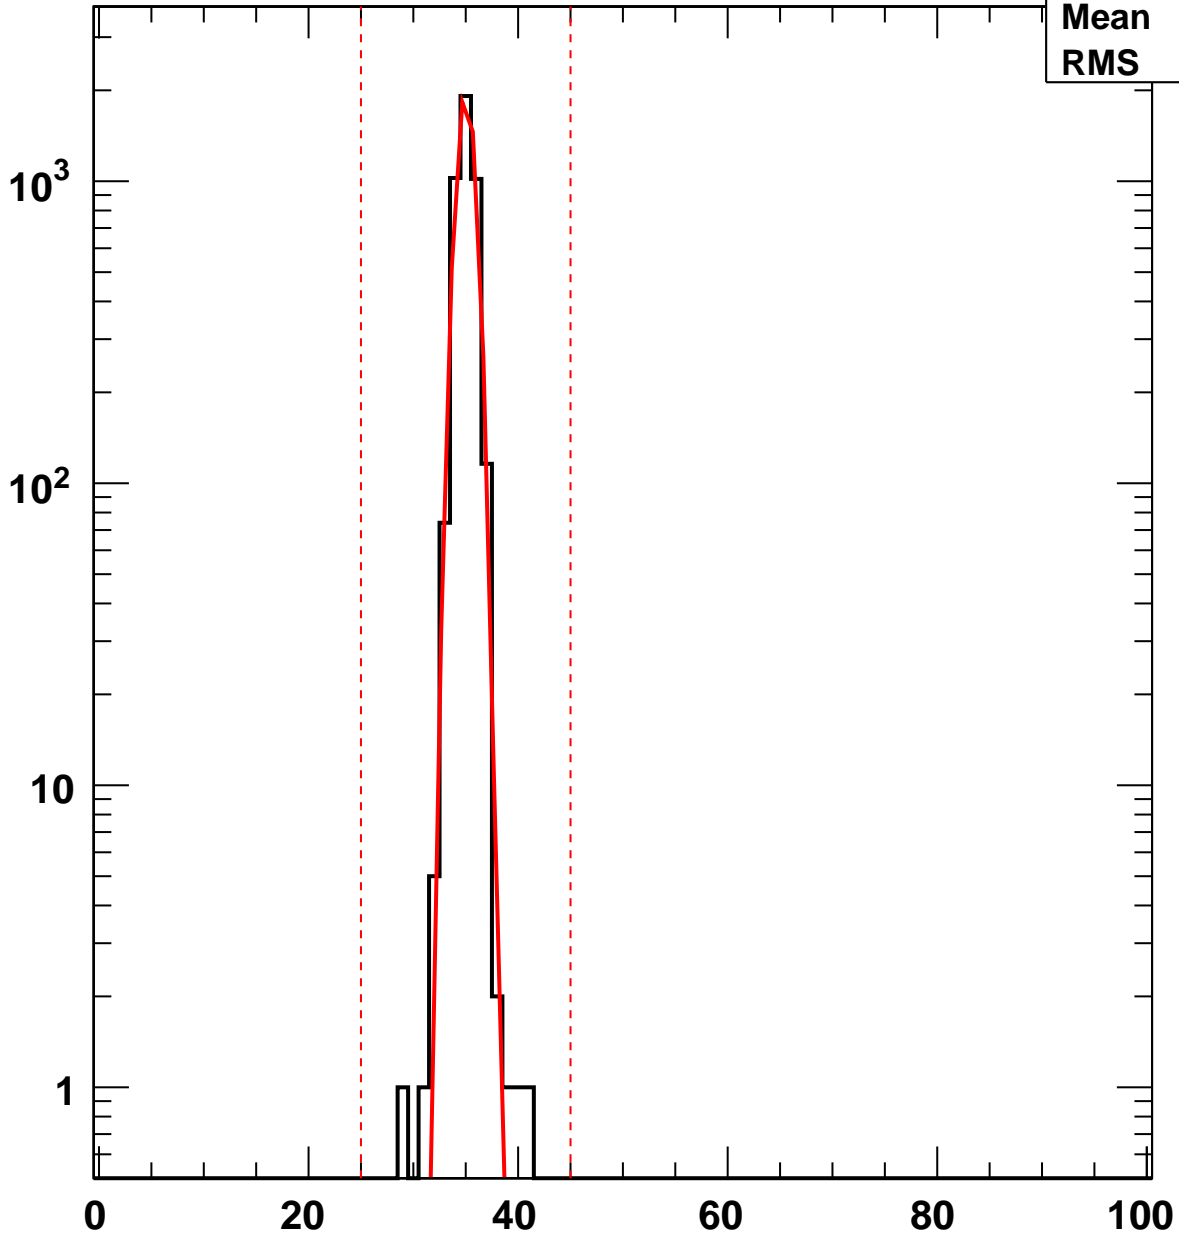

Vcal Threshold Trimmed

No. of Entries

VcalThresholdTrimmed_8168

Entries 4160

Mean 35.02

RMS 0.8483

Vcal Threshold