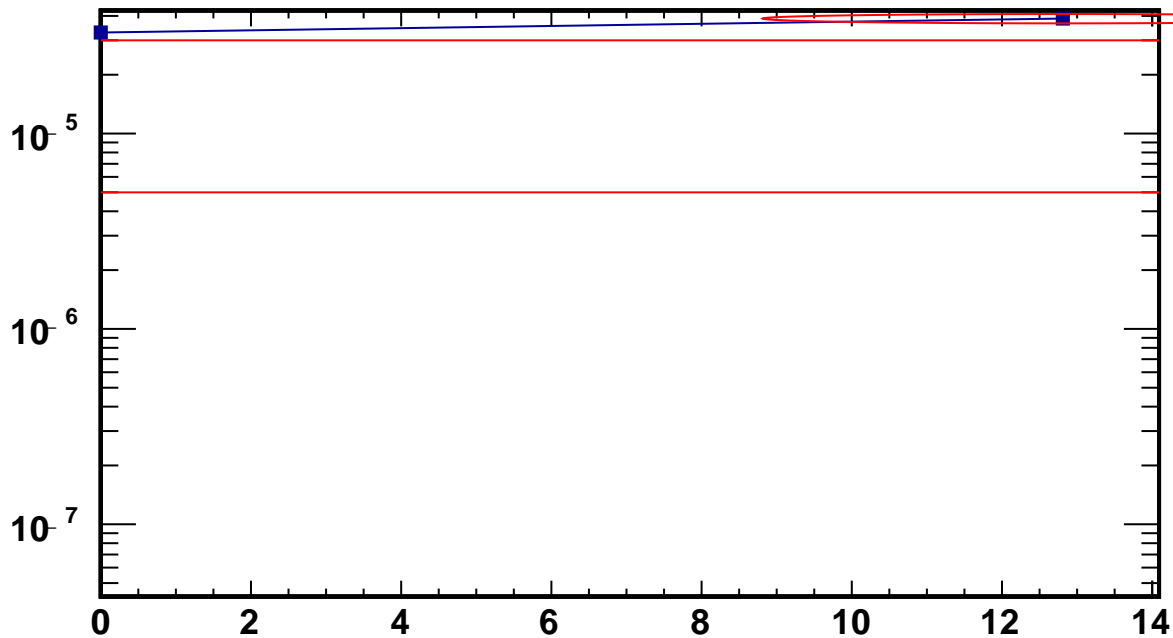

M2331

leakage current

time [s]