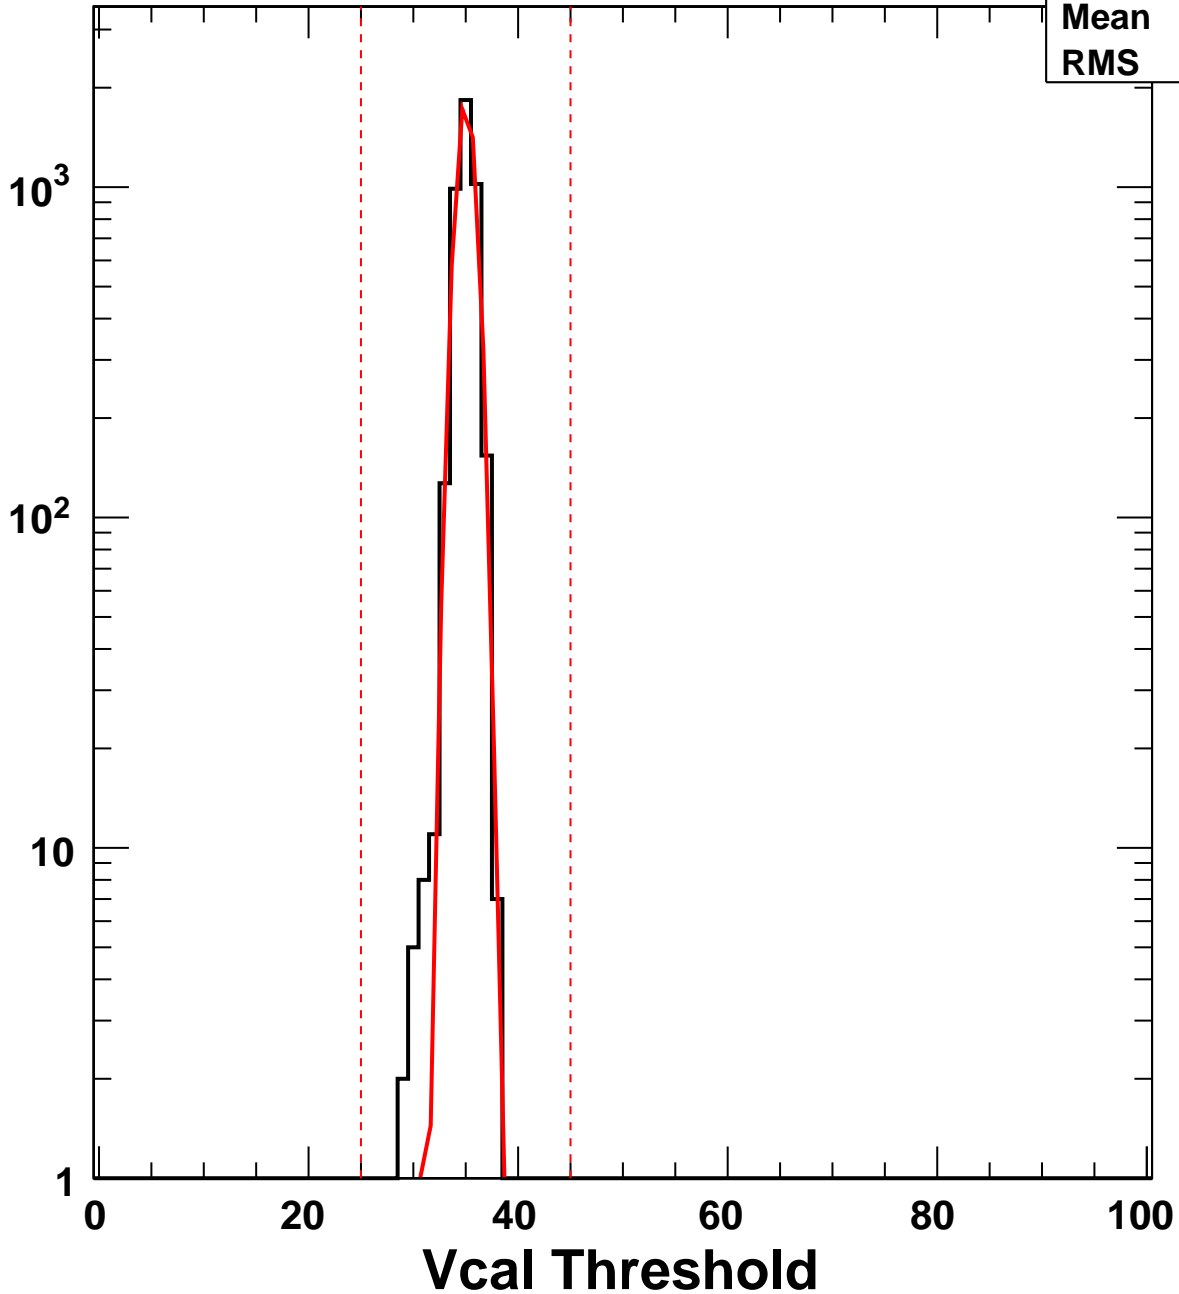

Vcal Threshold Trimmed

VcalThresholdTrimmed_2013

Entries	4160
Mean	35
RMS	0.9331

No. of Entries

Vcal Threshold