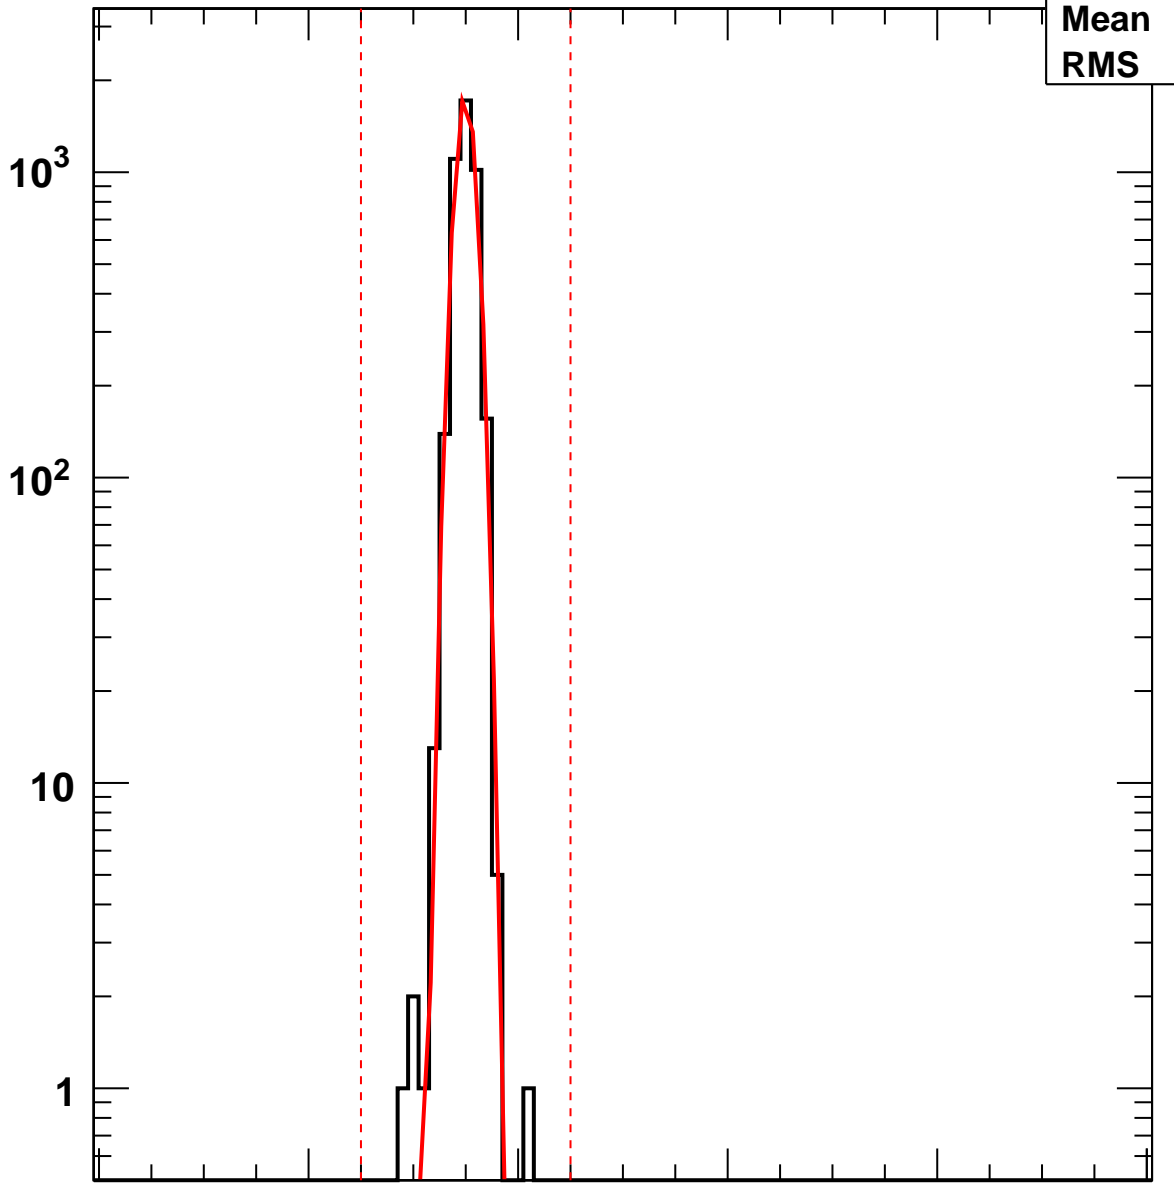

Vcal Threshold Trimmed

No. of Entries

VcalThresholdTrimmed_1377

Entries	4160
Mean	34.98
RMS	0.9305

0 20 40 60 80 100

Vcal Threshold