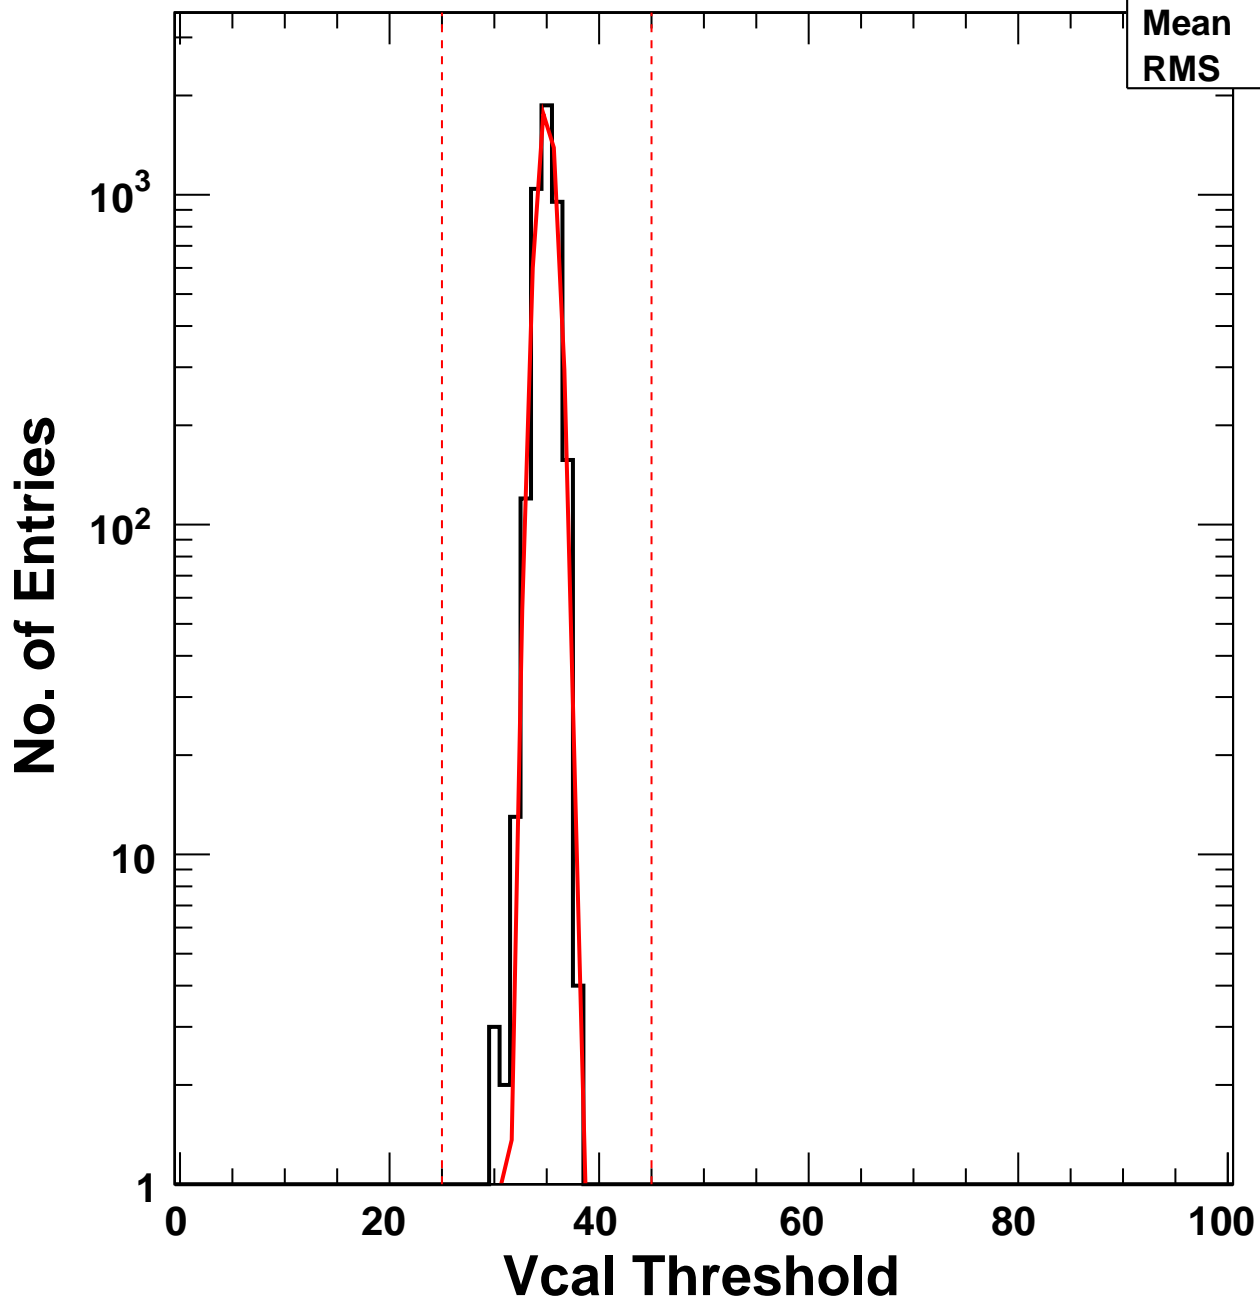

# Vcal Threshold Trimmed

VcalThresholdTrimmed_2013	
Entries	4160
Mean	34.98
RMS	0.8988