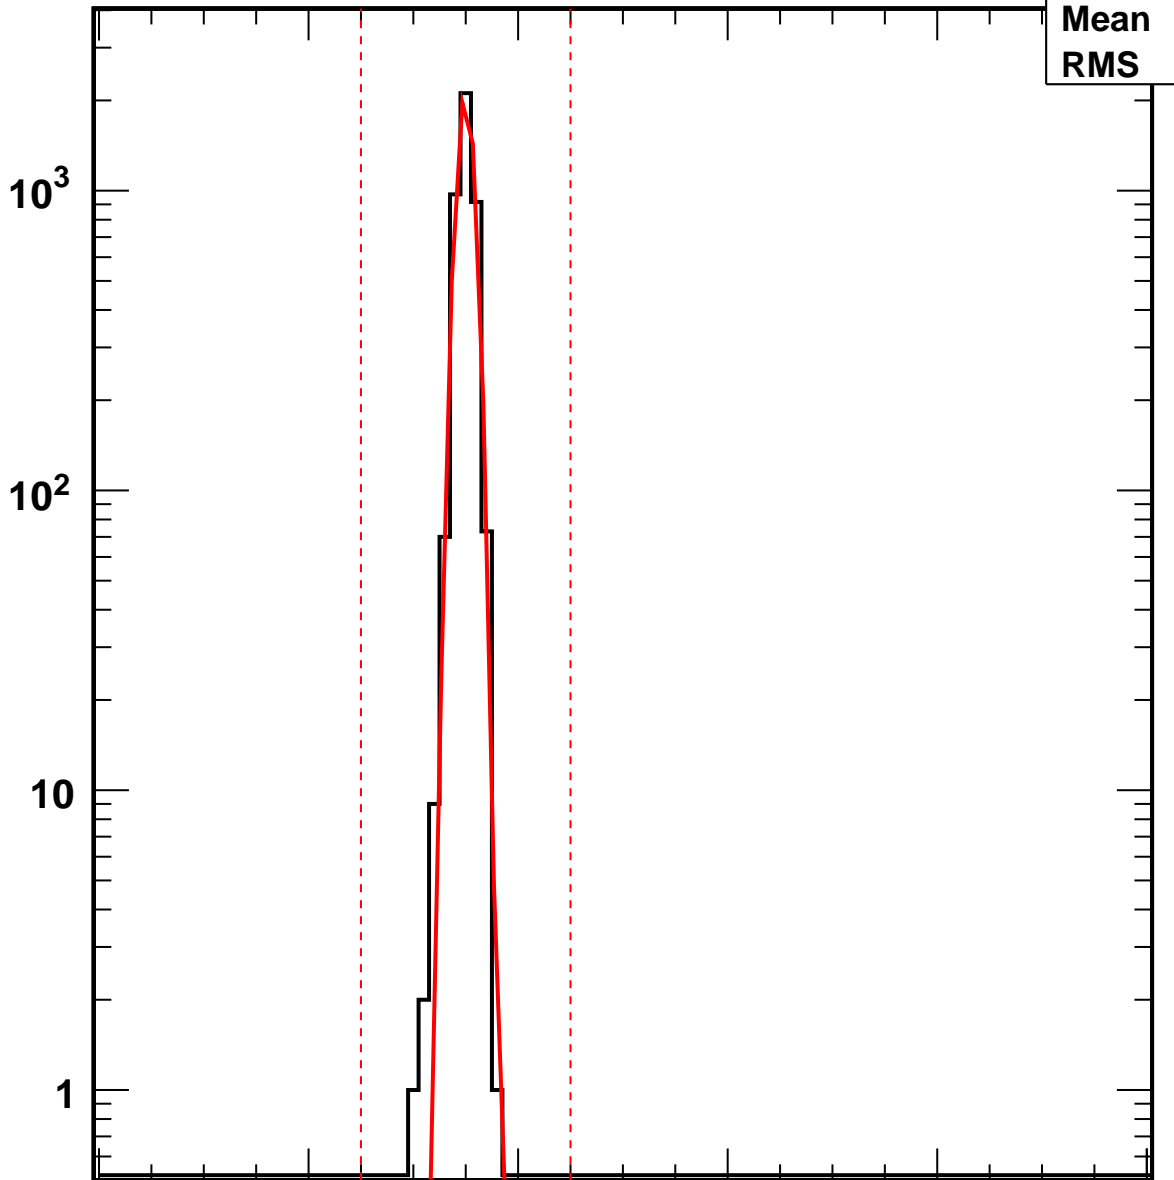

Vcal Threshold Trimmed

No. of Entries

VcalThresholdTrimmed_437

Entries 4160

Mean 34.98

RMS 0.7915

0 20 40 60 80 100

Vcal Threshold