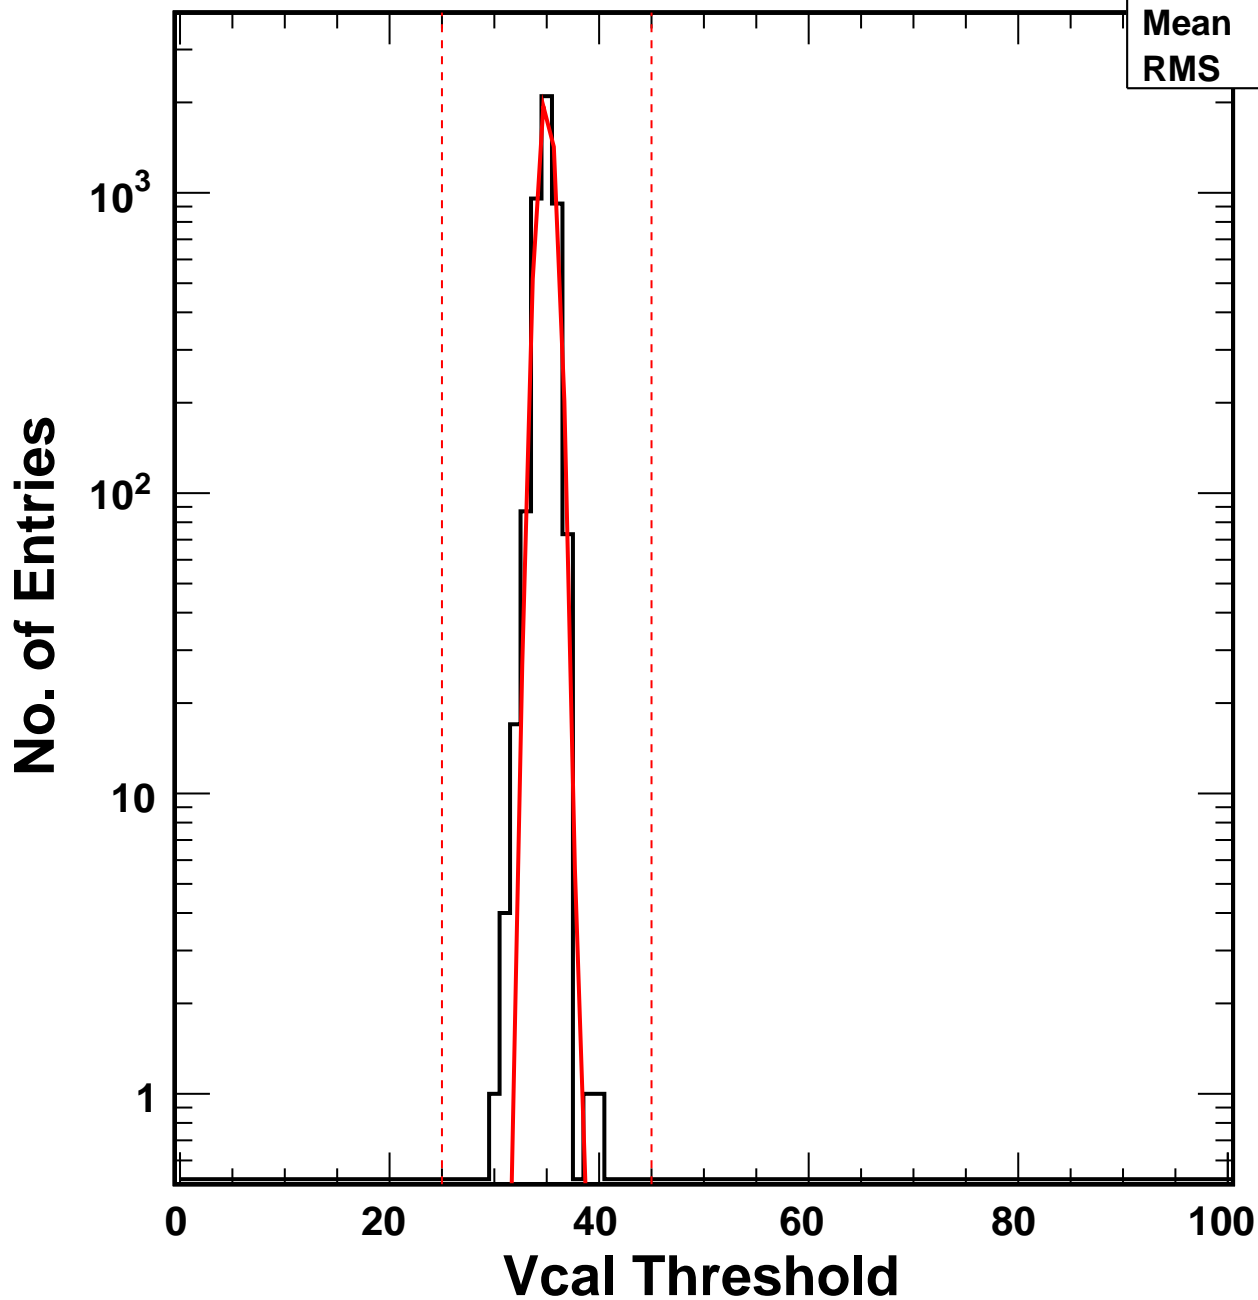

Vcal Threshold Trimmed

VcalThresholdTrimmed_702

Entries 4160

Mean 34.97

RMS 0.82