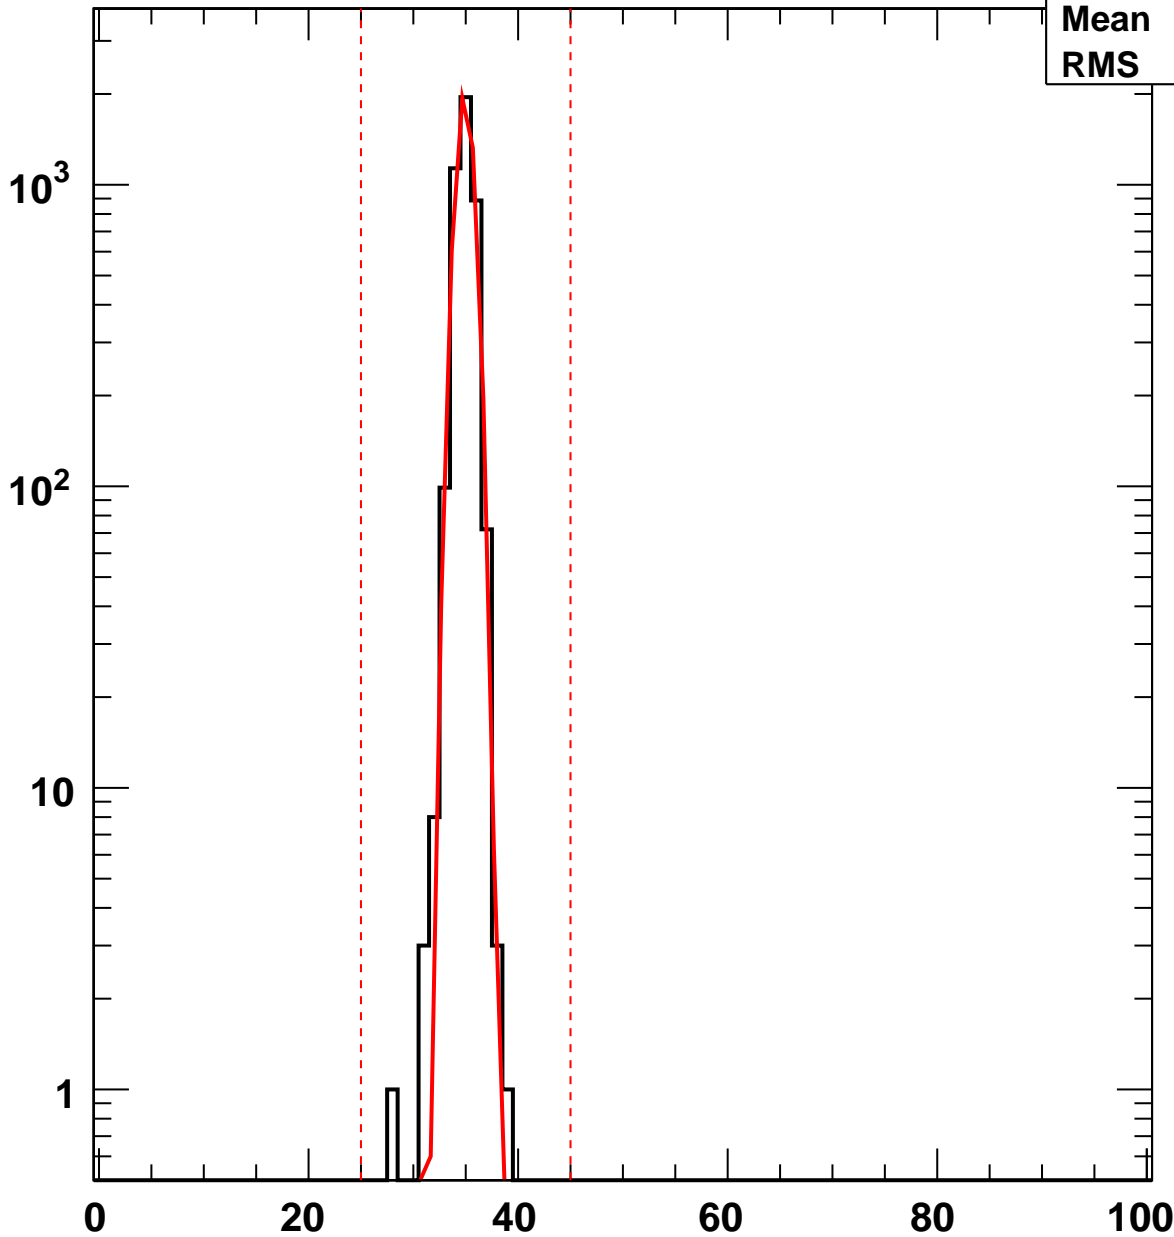

Vcal Threshold Trimmed

VcalThresholdTrimmed_10221

Entries	4160
Mean	34.92
RMS	0.8336

No. of Entries

Vcal Threshold