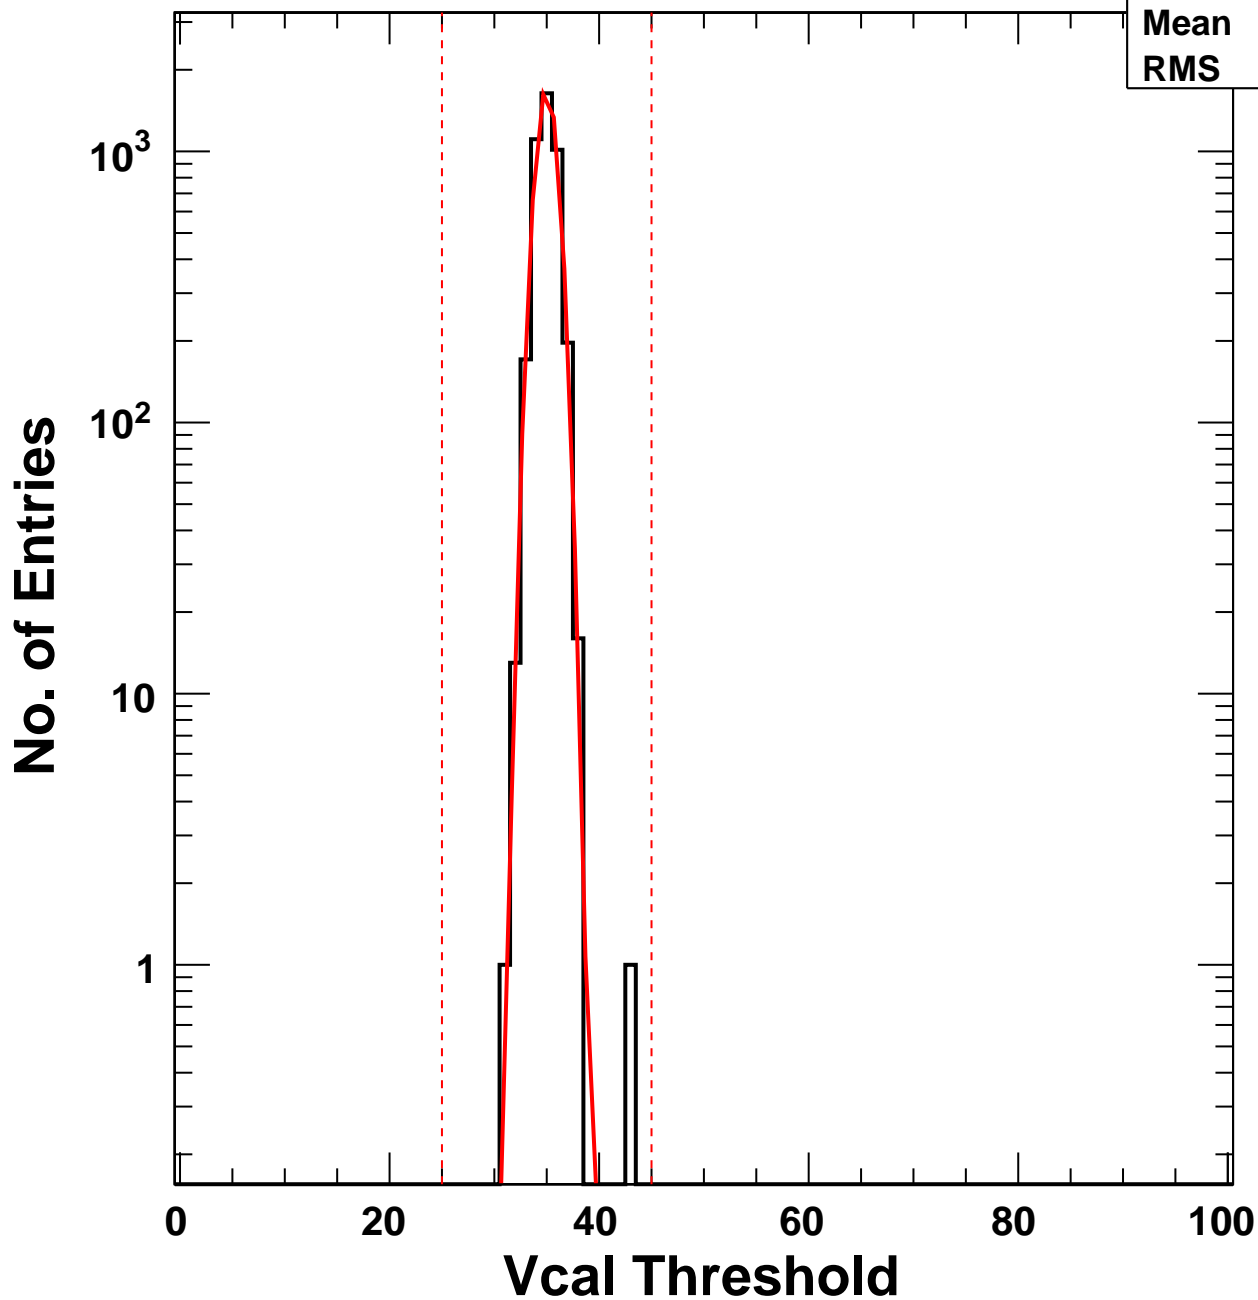

# Vcal Threshold Trimmed

VcalThresholdTrimmed\_6865

Entries	4160
Mean	34.99
RMS	0.9727