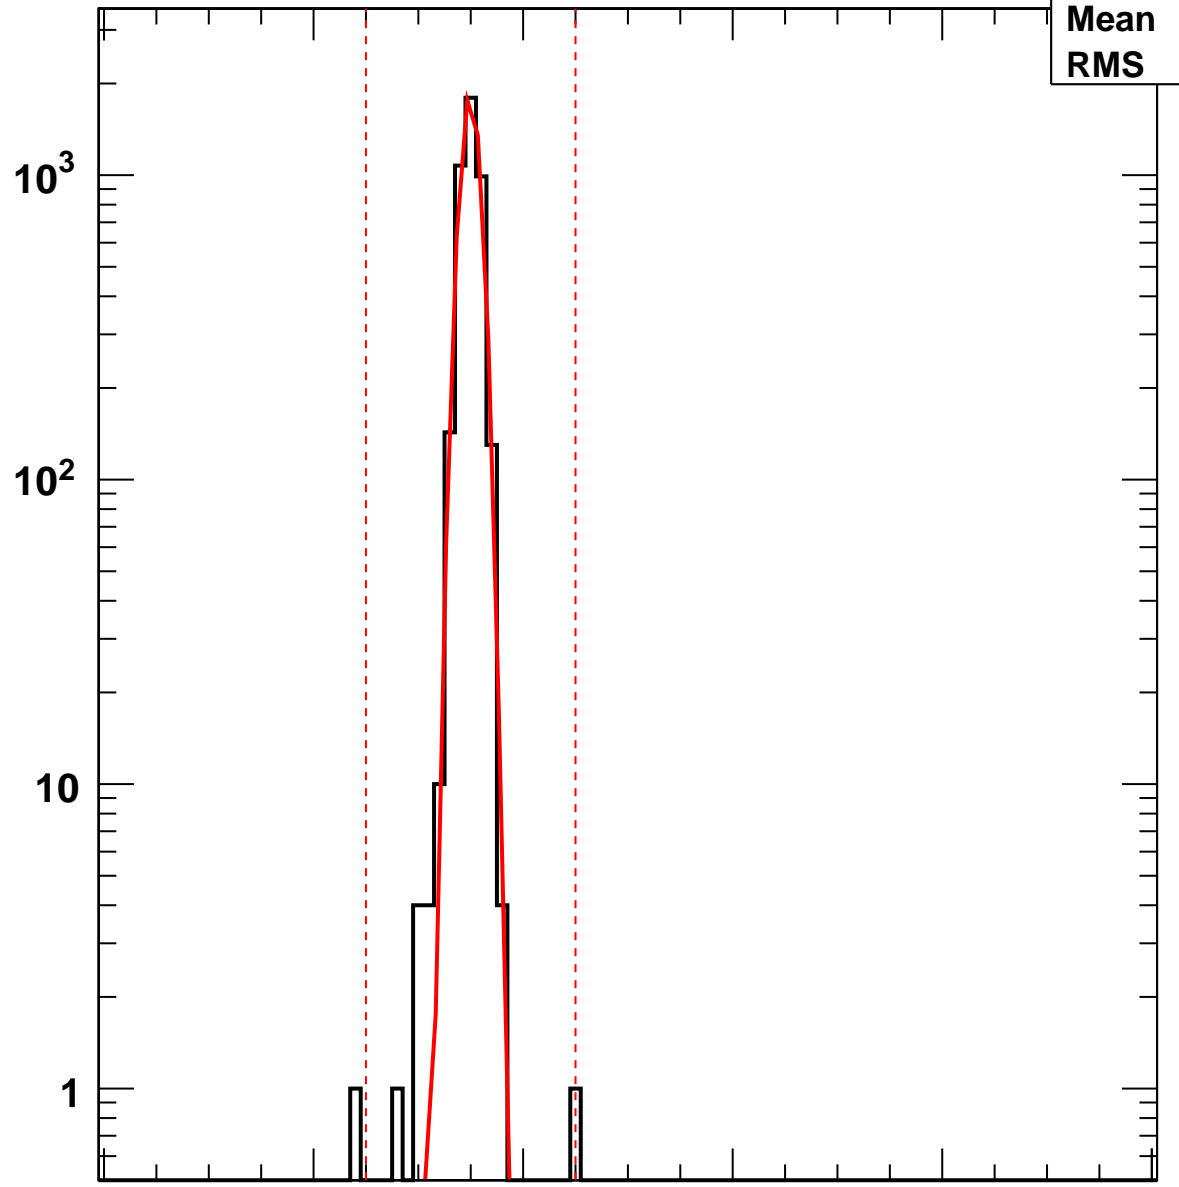

Vcal Threshold Trimmed

VcalThresholdTrimmed_5183

Entries	4160
Mean	34.96
RMS	0.9445

No. of Entries

0 20 40 60 80 100

Vcal Threshold