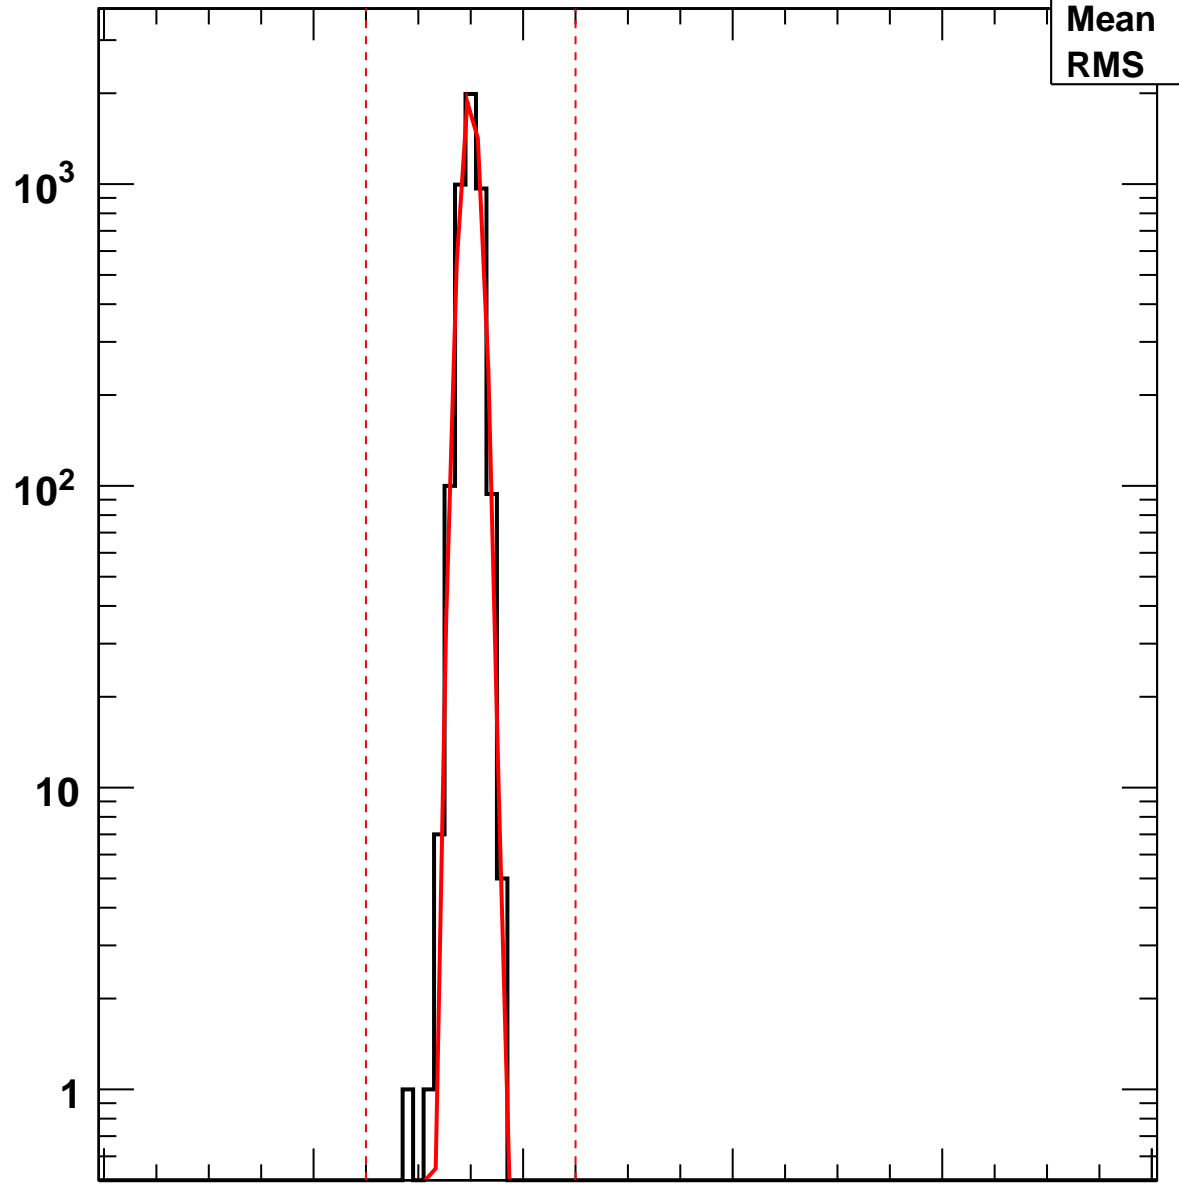

# Vcal Threshold Trimmed

VcalThresholdTrimmed\_3394

<b>Entries</b>	<b>4160</b>
<b>Mean</b>	<b>34.99</b>
<b>RMS</b>	<b>0.8347</b>

No. of Entries

0 20 40 60 80 100

Vcal Threshold