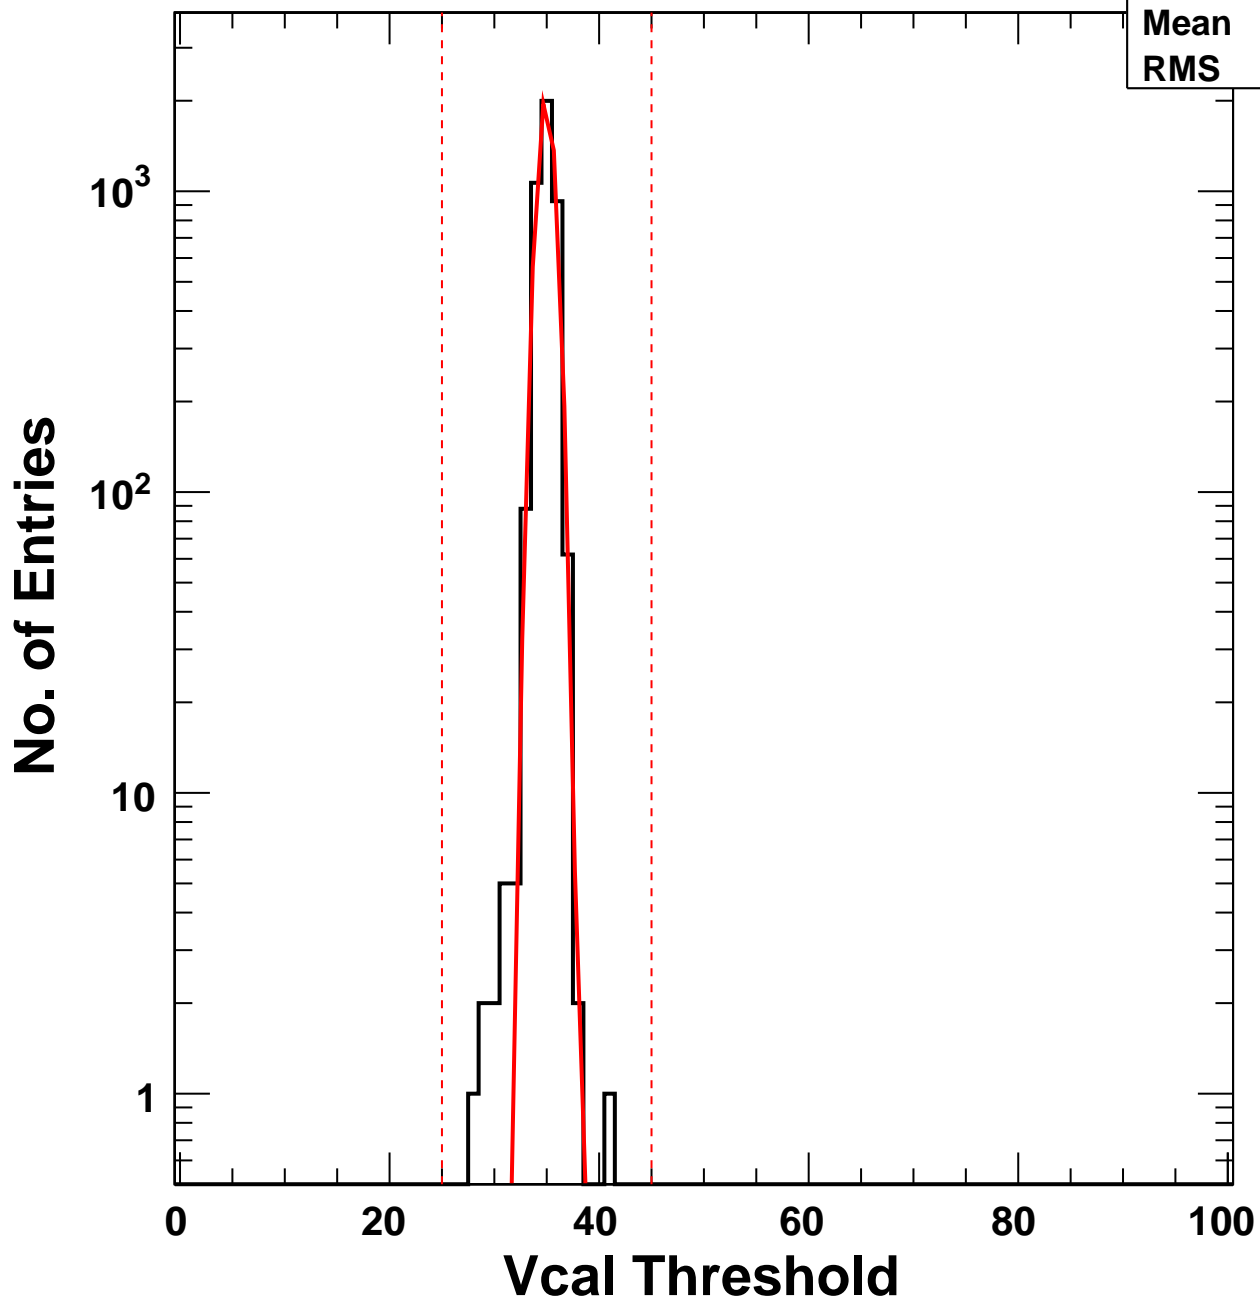

# Vcal Threshold Trimmed

VcalThresholdTrimmed\_2978

Entries	4160
Mean	34.94
RMS	0.8392