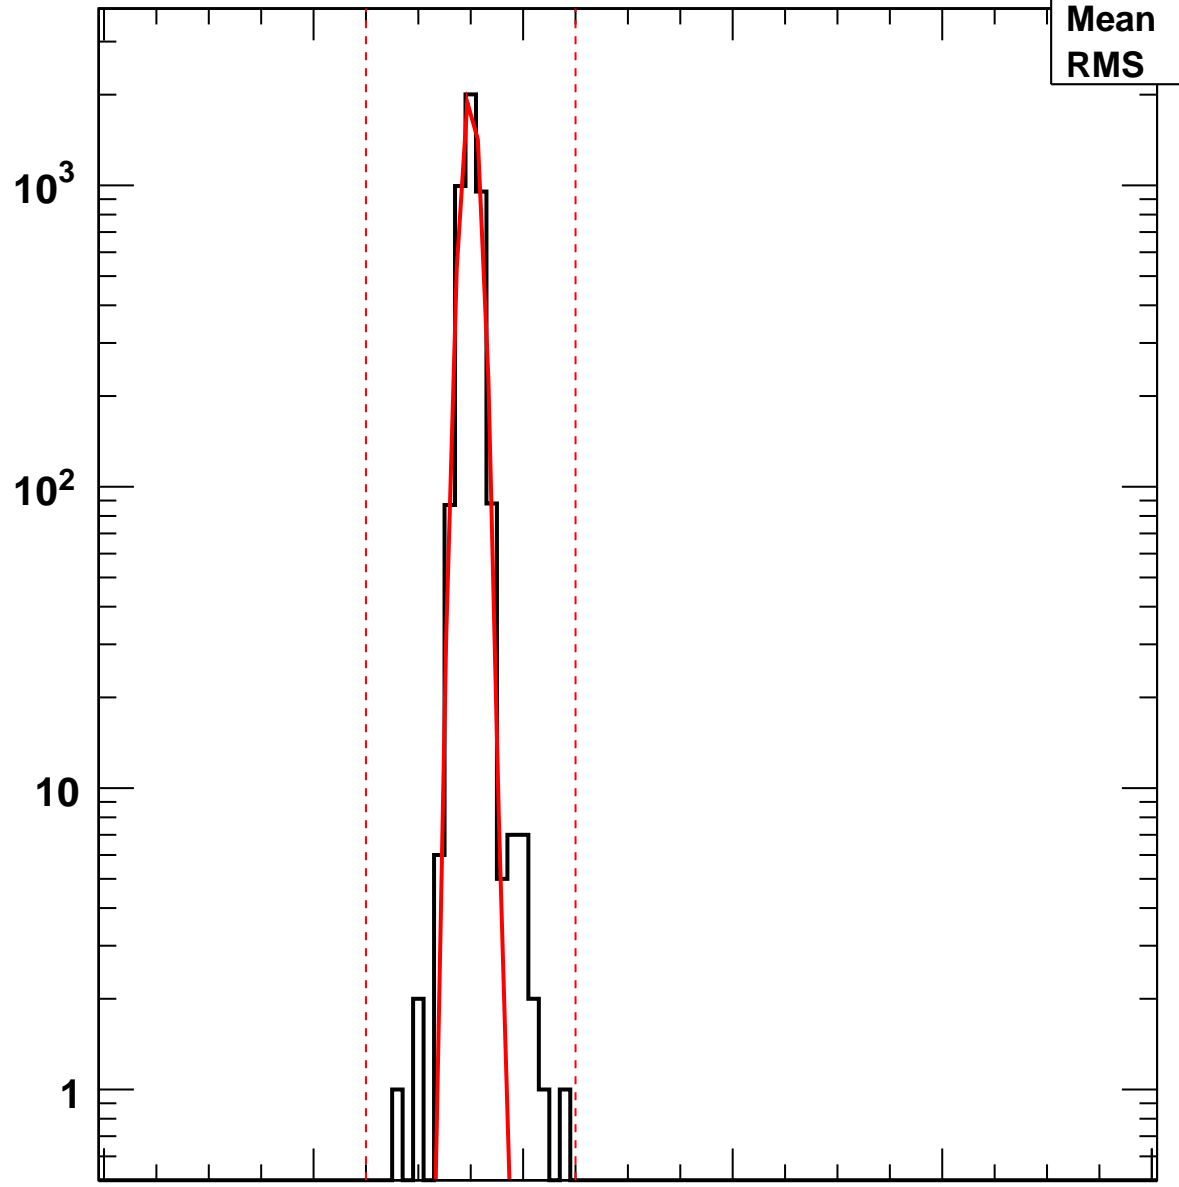

Vcal Threshold Trimmed

VcalThresholdTrimmed_2713

Entries	4160
Mean	35.01
RMS	0.8955

No. of Entries

0 20 40 60 80 100

Vcal Threshold