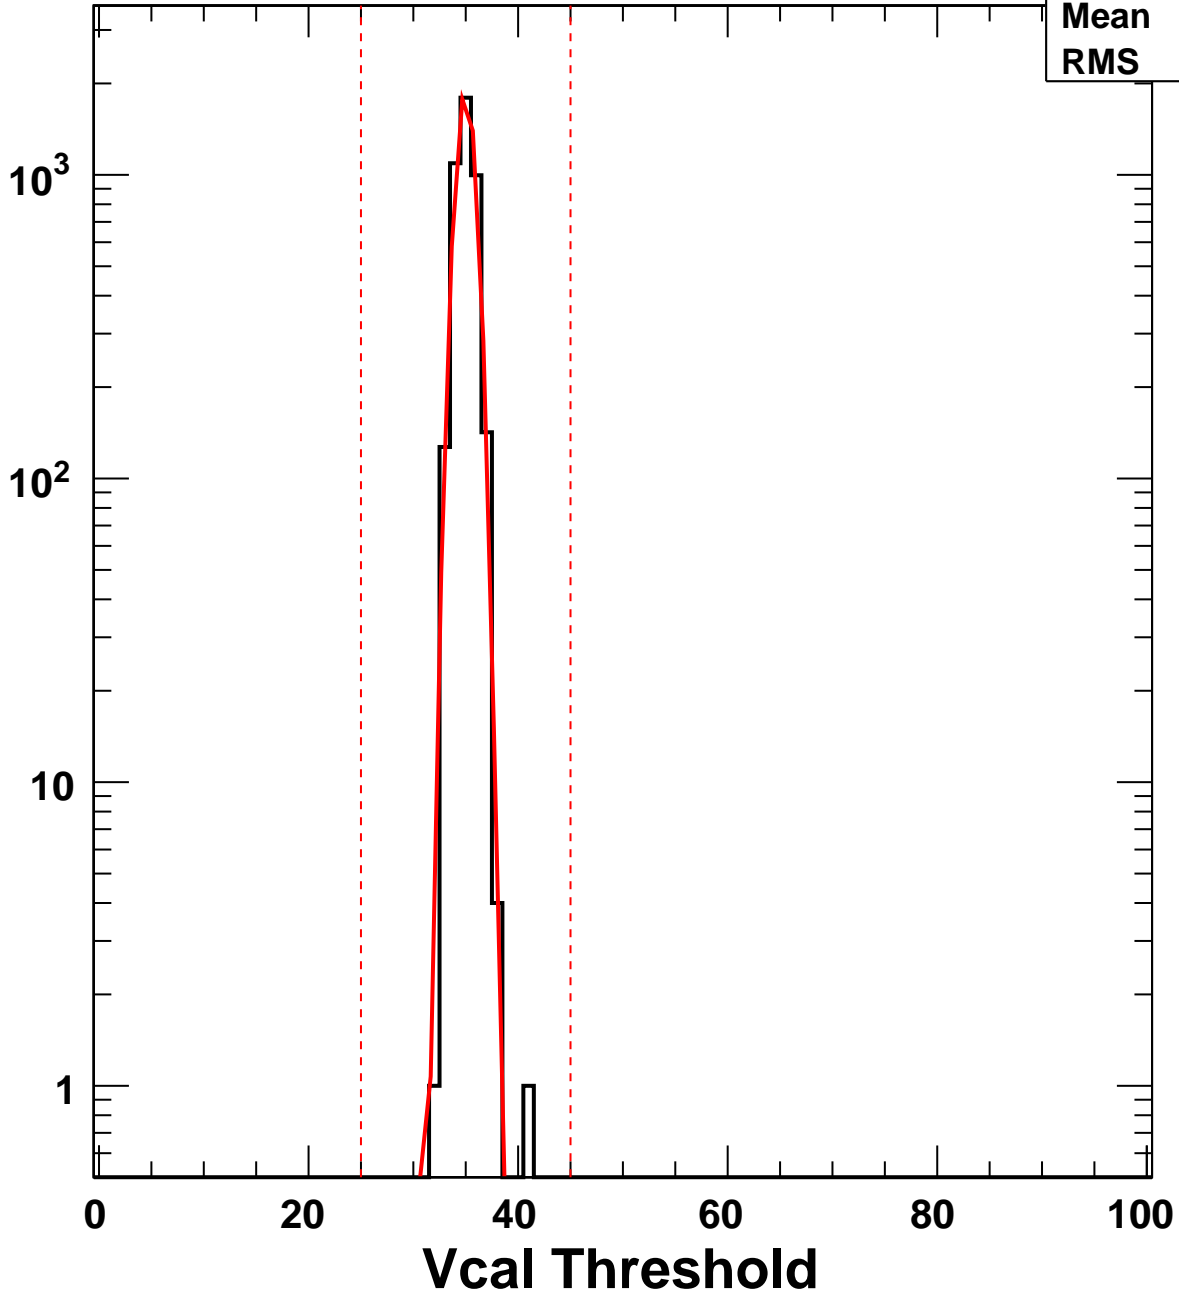

Vcal Threshold Trimmed

VcalThresholdTrimmed_10486

Entries	4159
Mean	34.99
RMS	0.8834

No. of Entries

Vcal Threshold