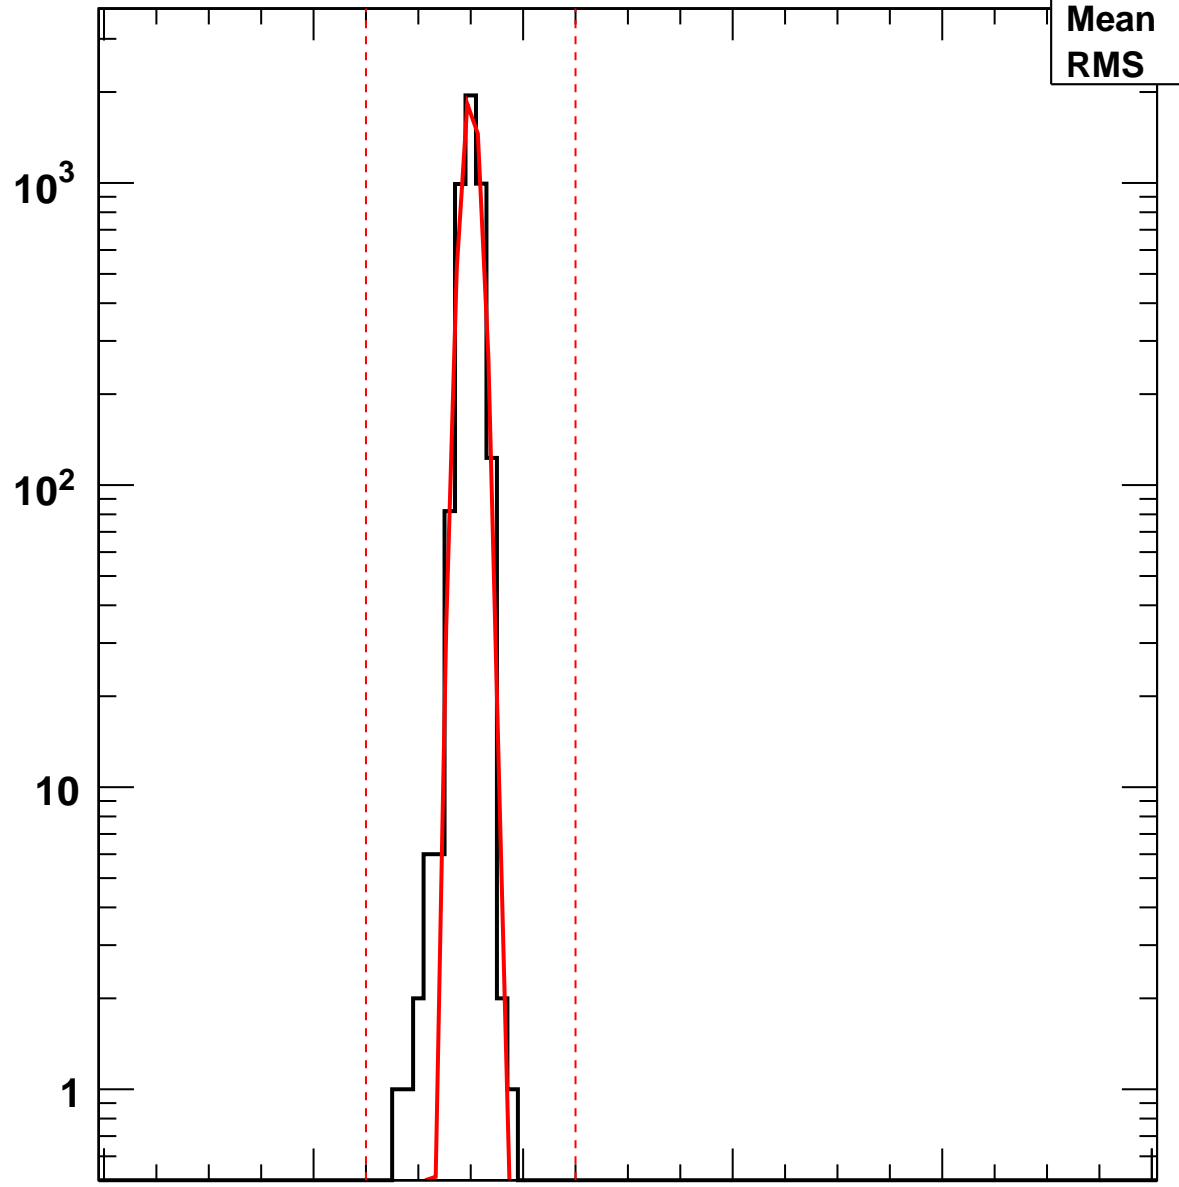

Vcal Threshold Trimmed

VcalThresholdTrimmed_8115

Entries	4160
Mean	35.01
RMS	0.8668

No. of Entries

0 20 40 60 80 100

Vcal Threshold