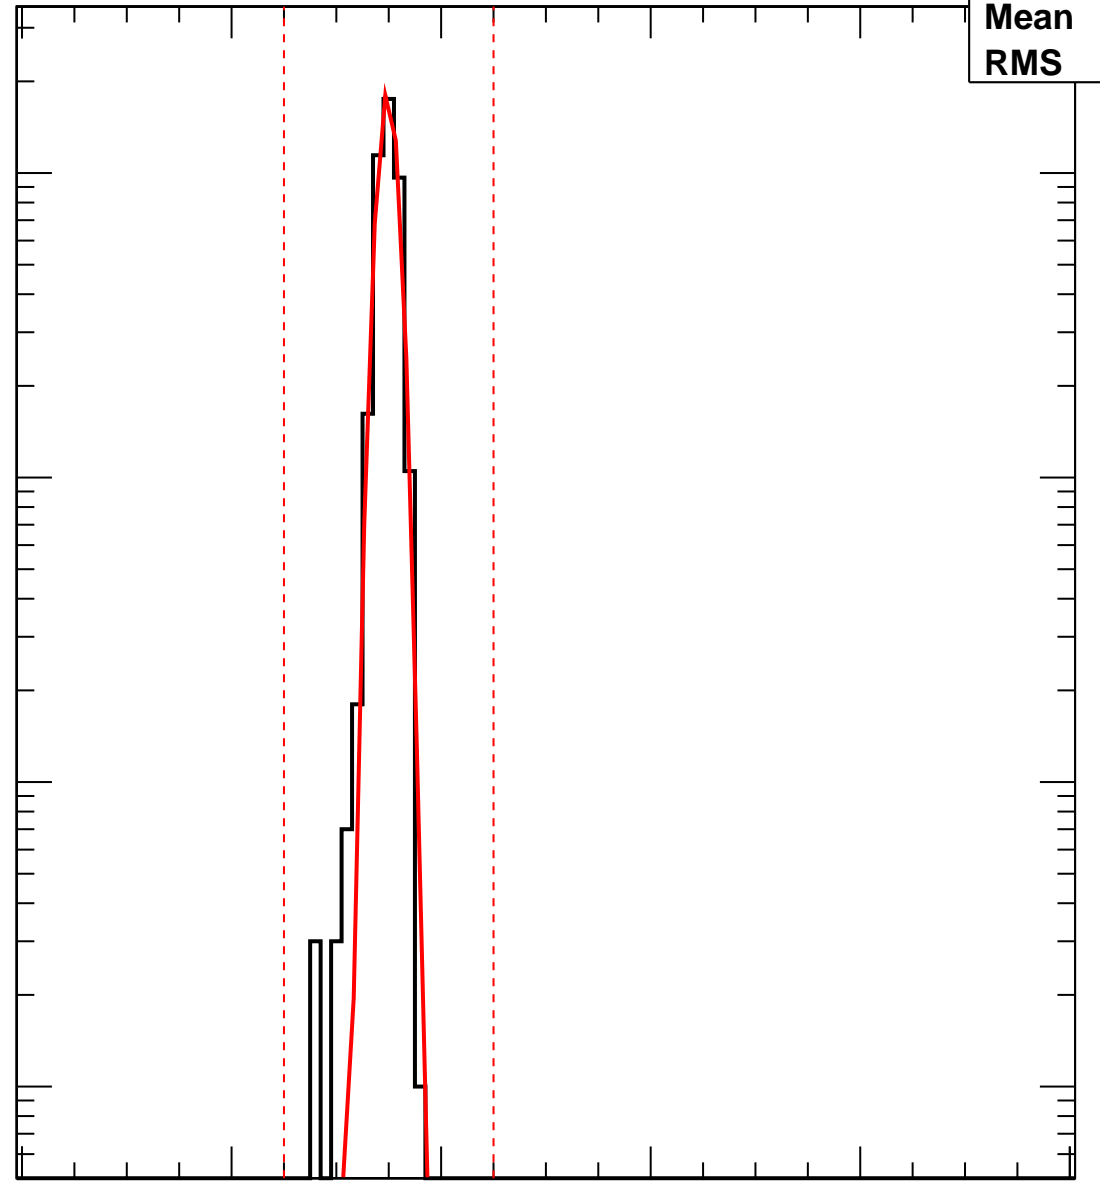

Vcal Threshold Trimmed

VcalThresholdTrimmed_2278

Entries	4160
Mean	34.9
RMS	0.9358

No. of Entries

10³
10²
10
1

0 20 40 60 80 100

Vcal Threshold