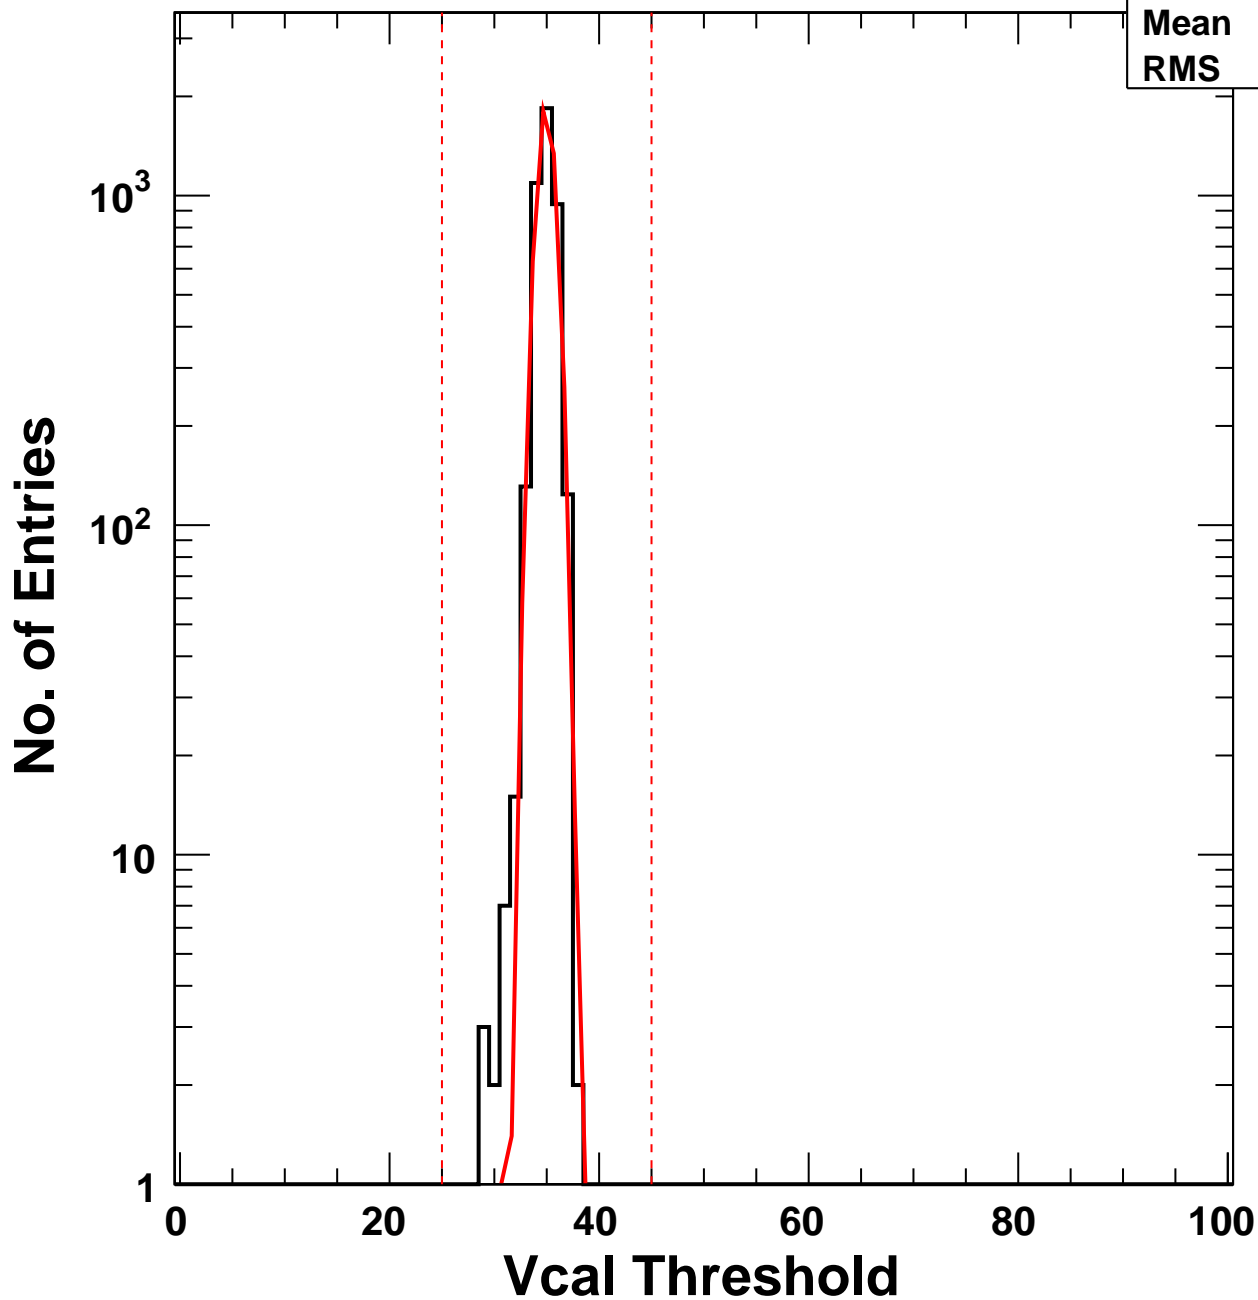

Vcal Threshold Trimmed

VcalThresholdTrimmed_2066

Entries	4160
Mean	34.94
RMS	0.9121