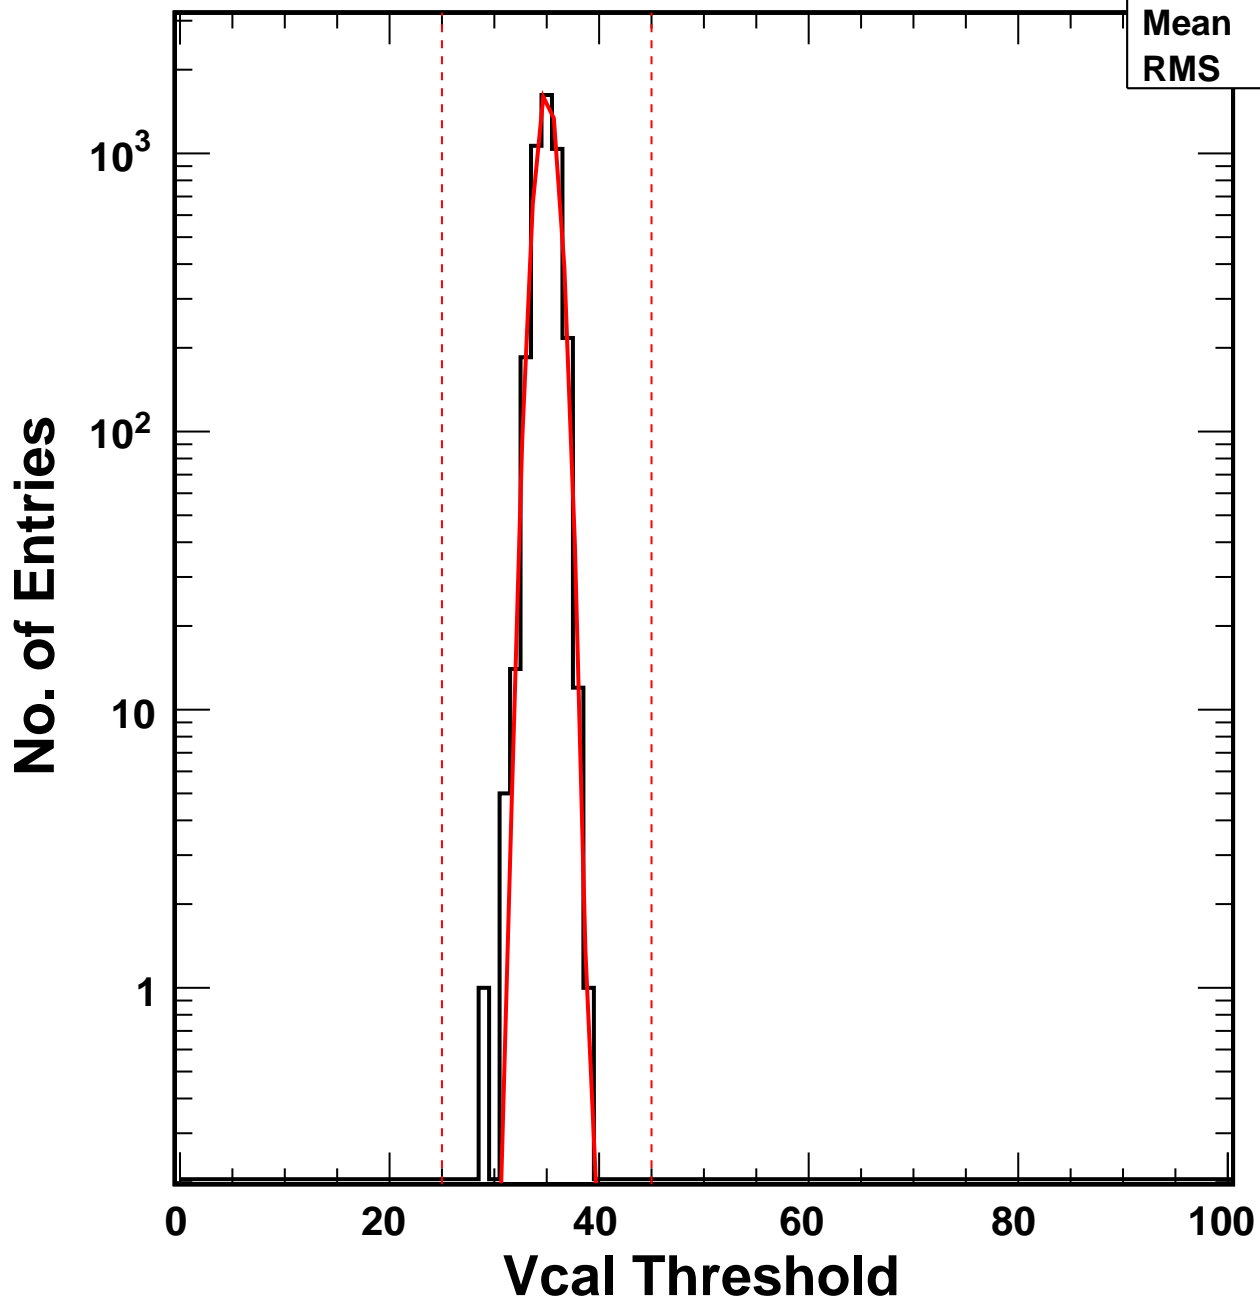

Vcal Threshold Trimmed

VcalThresholdTrimmed_543

Entries 4160

Mean 35

RMS 0.99