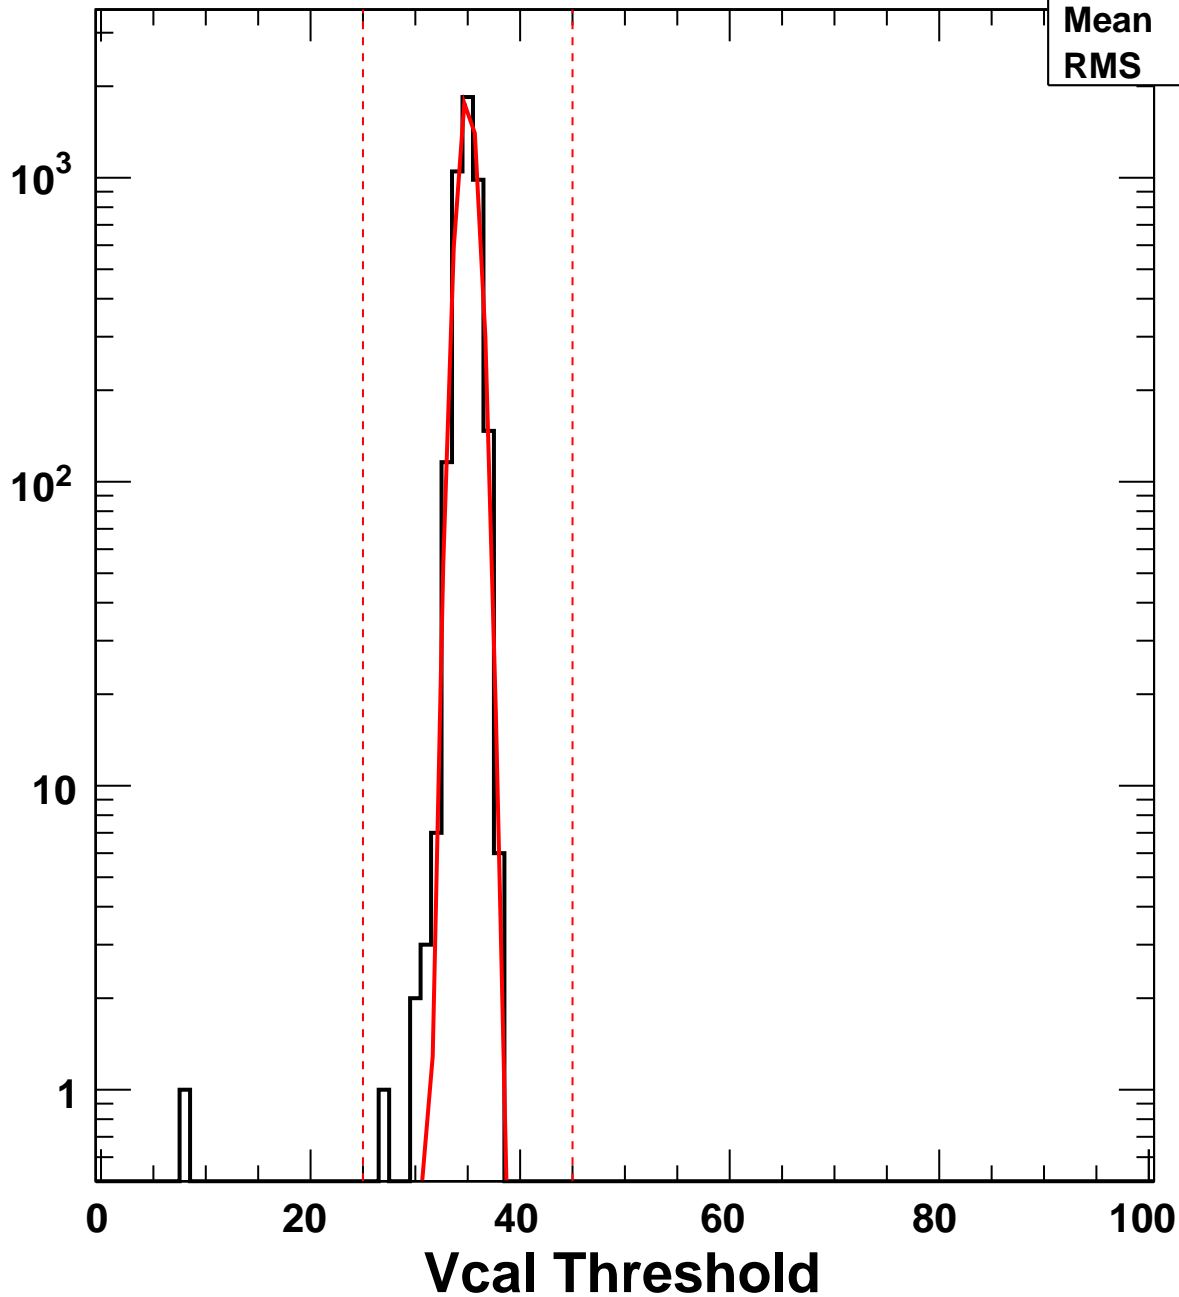

Vcal Threshold Trimmed

No. of Entries

VcalThresholdTrimmed_1648

Entries 4160

Mean 34.99

RMS 0.9919