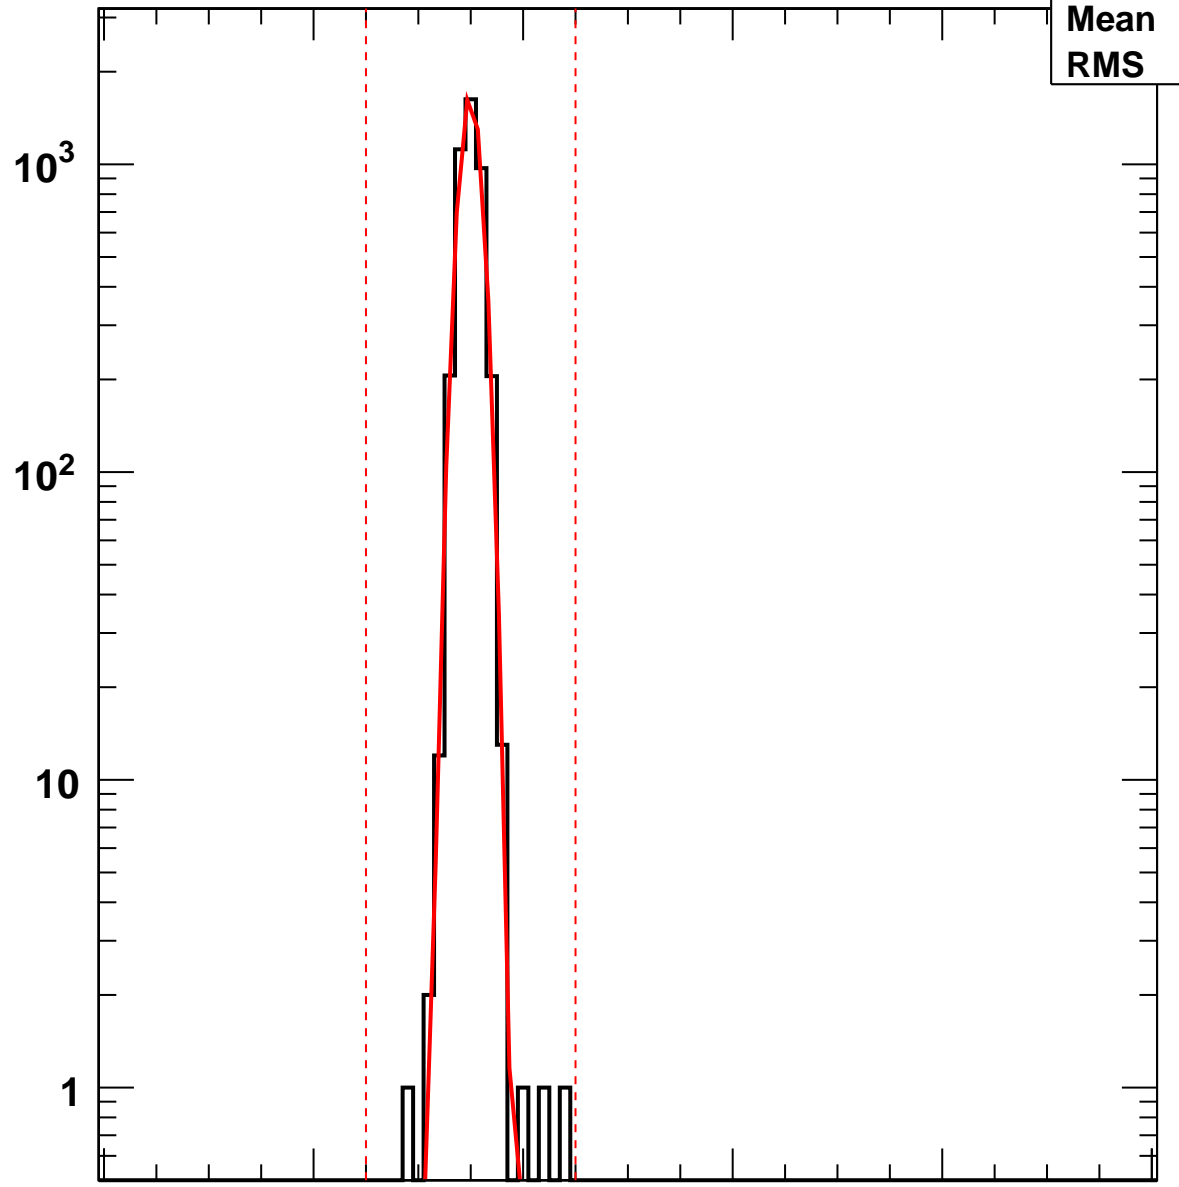

Vcal Threshold Trimmed

VcalThresholdTrimmed_5279

Entries	4160
Mean	34.97
RMS	1.002

No. of Entries

0 20 40 60 80 100

Vcal Threshold