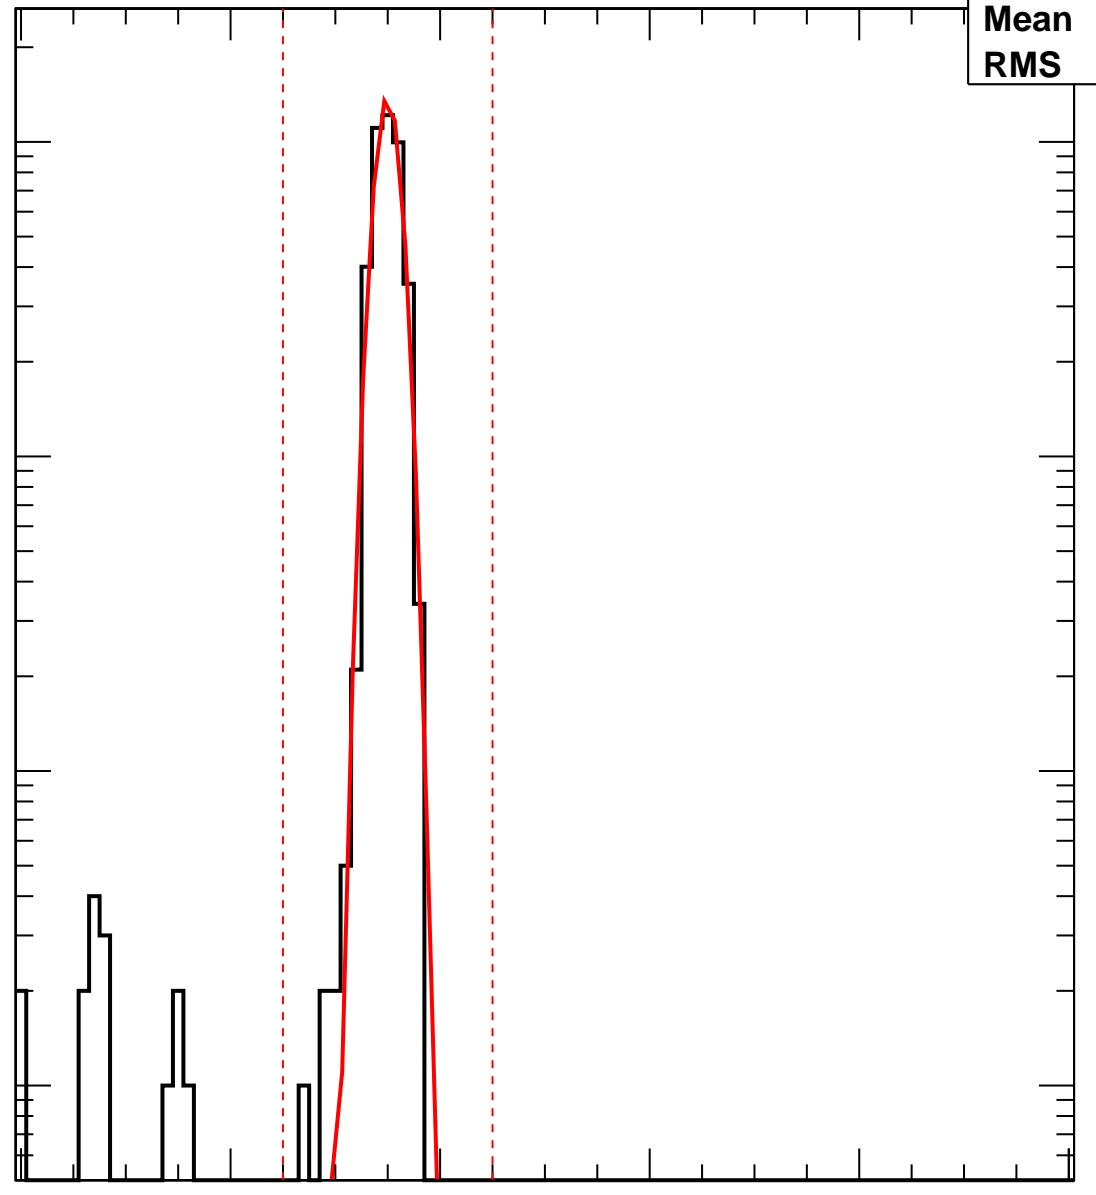

Vcal Threshold Trimmed

VcalThresholdTrimmed_3960

Entries	4160
Mean	34.85
RMS	2.014

No. of Entries

10³
10²
10
1

0 20 40 60 80 100

Vcal Threshold