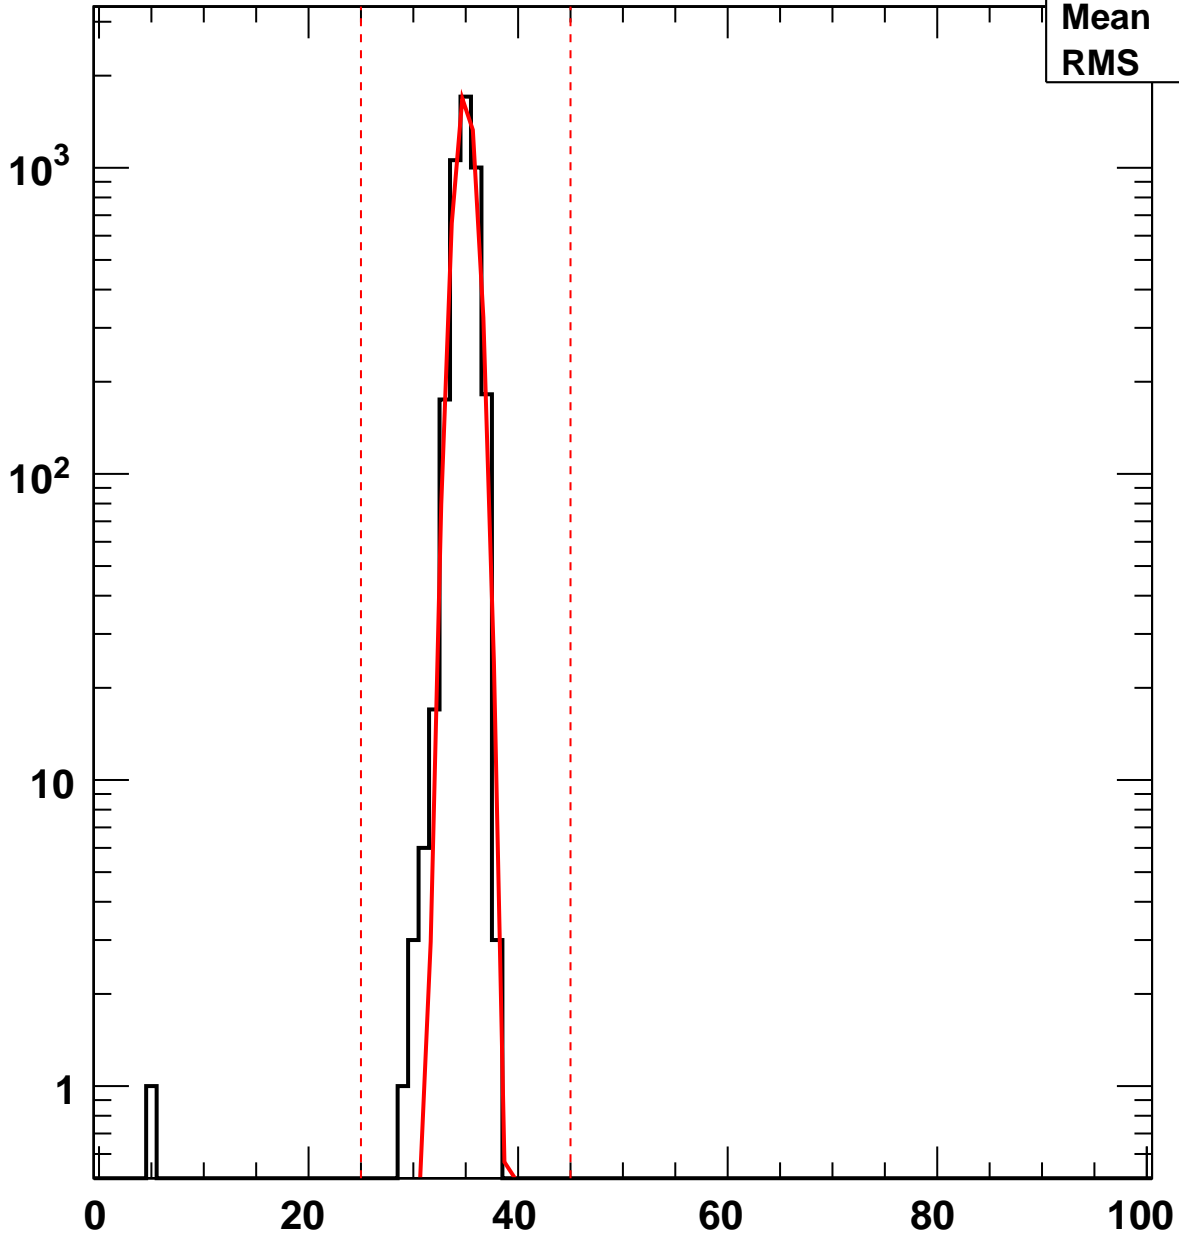

Vcal Threshold Trimmed

No. of Entries

VcalThresholdTrimmed_3226

Entries 4157

Mean 34.96

RMS 1.071

Vcal Threshold