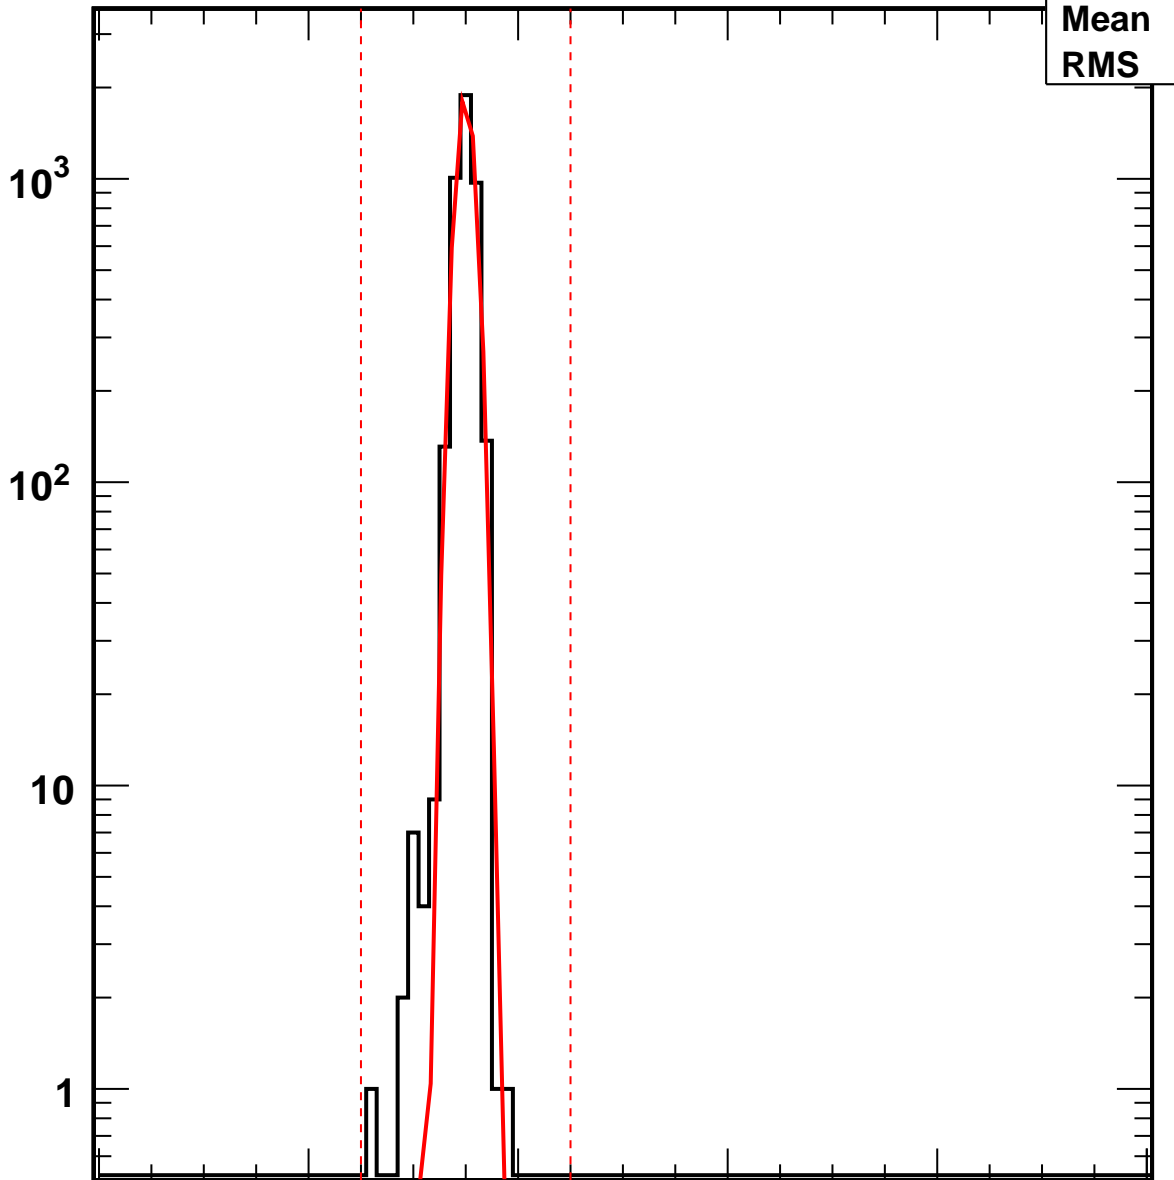

# Vcal Threshold Trimmed

No. of Entries

VcalThresholdTrimmed\_13

Entries 4160

Mean 34.97

RMS 0.9232

0

20

Vcal Threshold

60

80

100