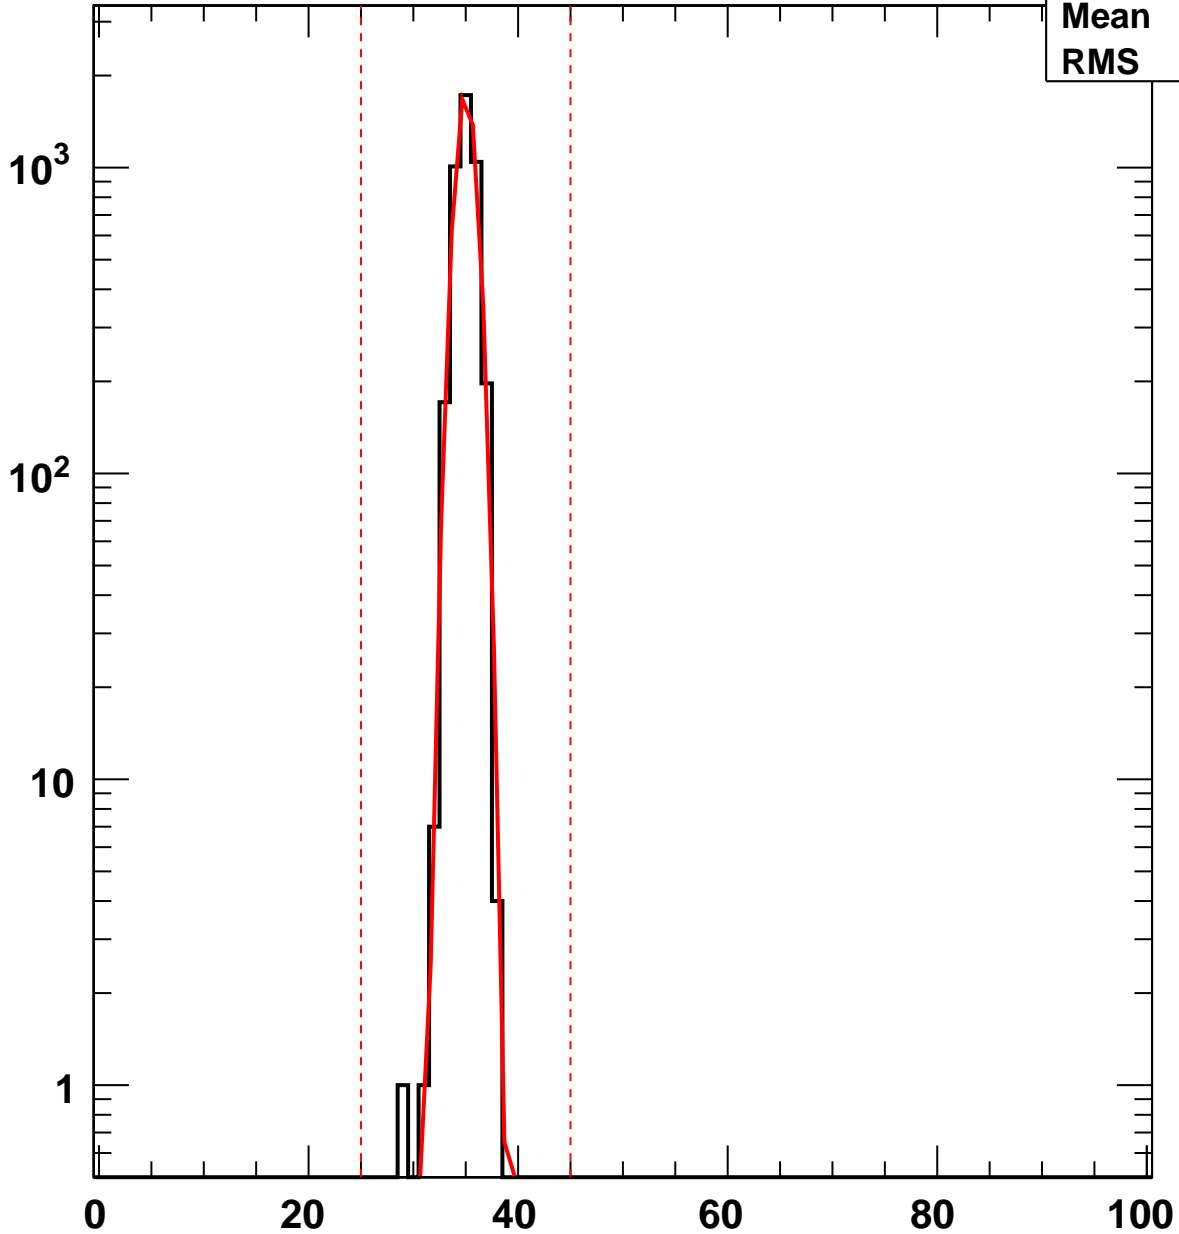

Vcal Threshold Trimmed

VcalThresholdTrimmed_10169

Entries	4160
Mean	35.02
RMS	0.9399

No. of Entries

Vcal Threshold