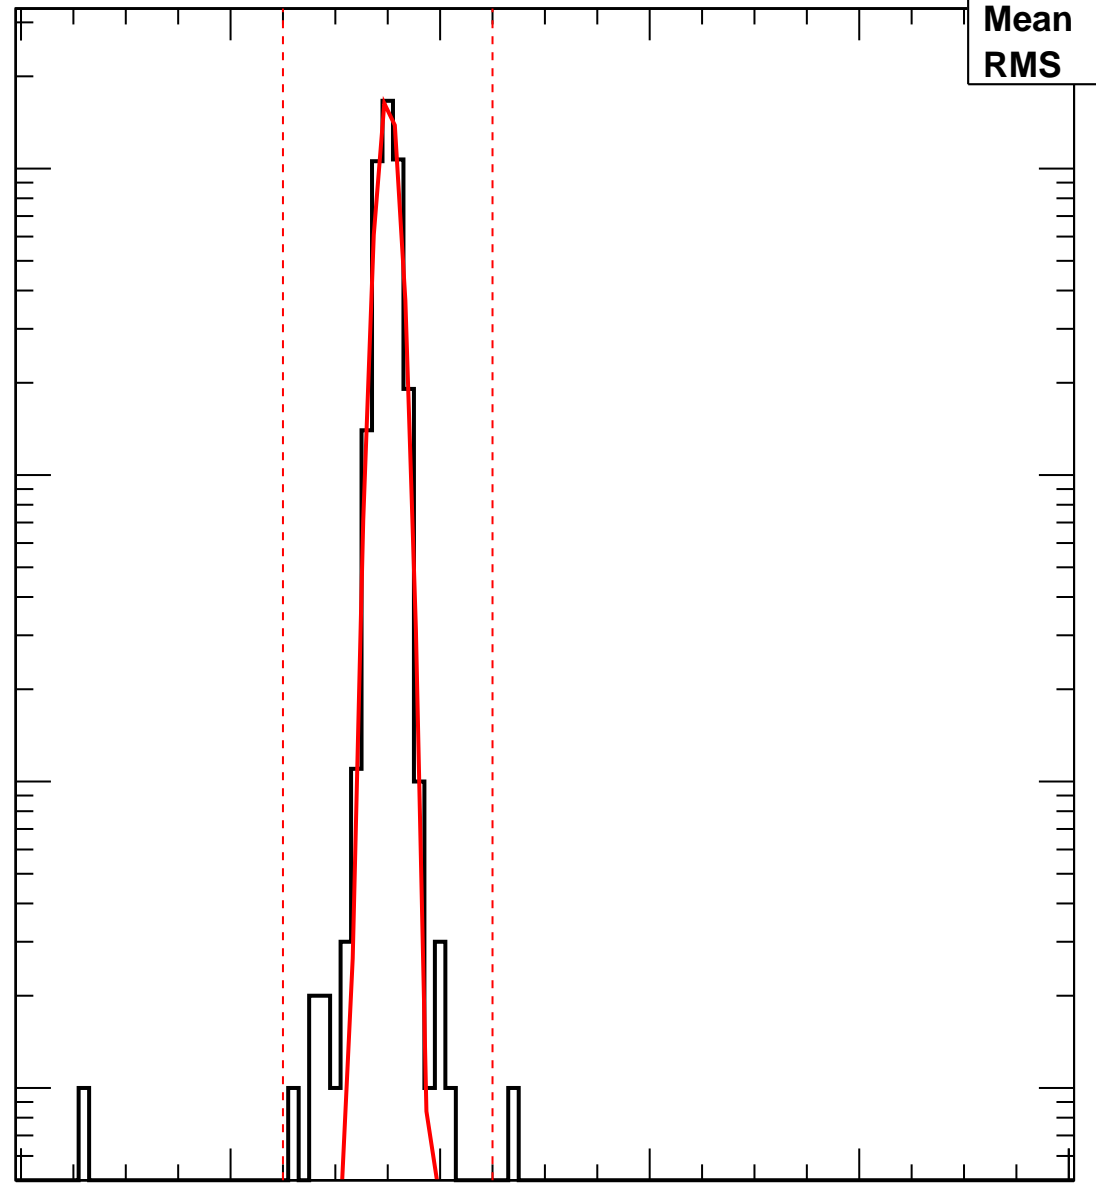

Vcal Threshold Trimmed

No. of Entries

VcalThresholdTrimmed_8169

Entries	4160
Mean	35.02
RMS	1.105

10³
10²
10
1

0 20 40 60 80 100
Vcal Threshold