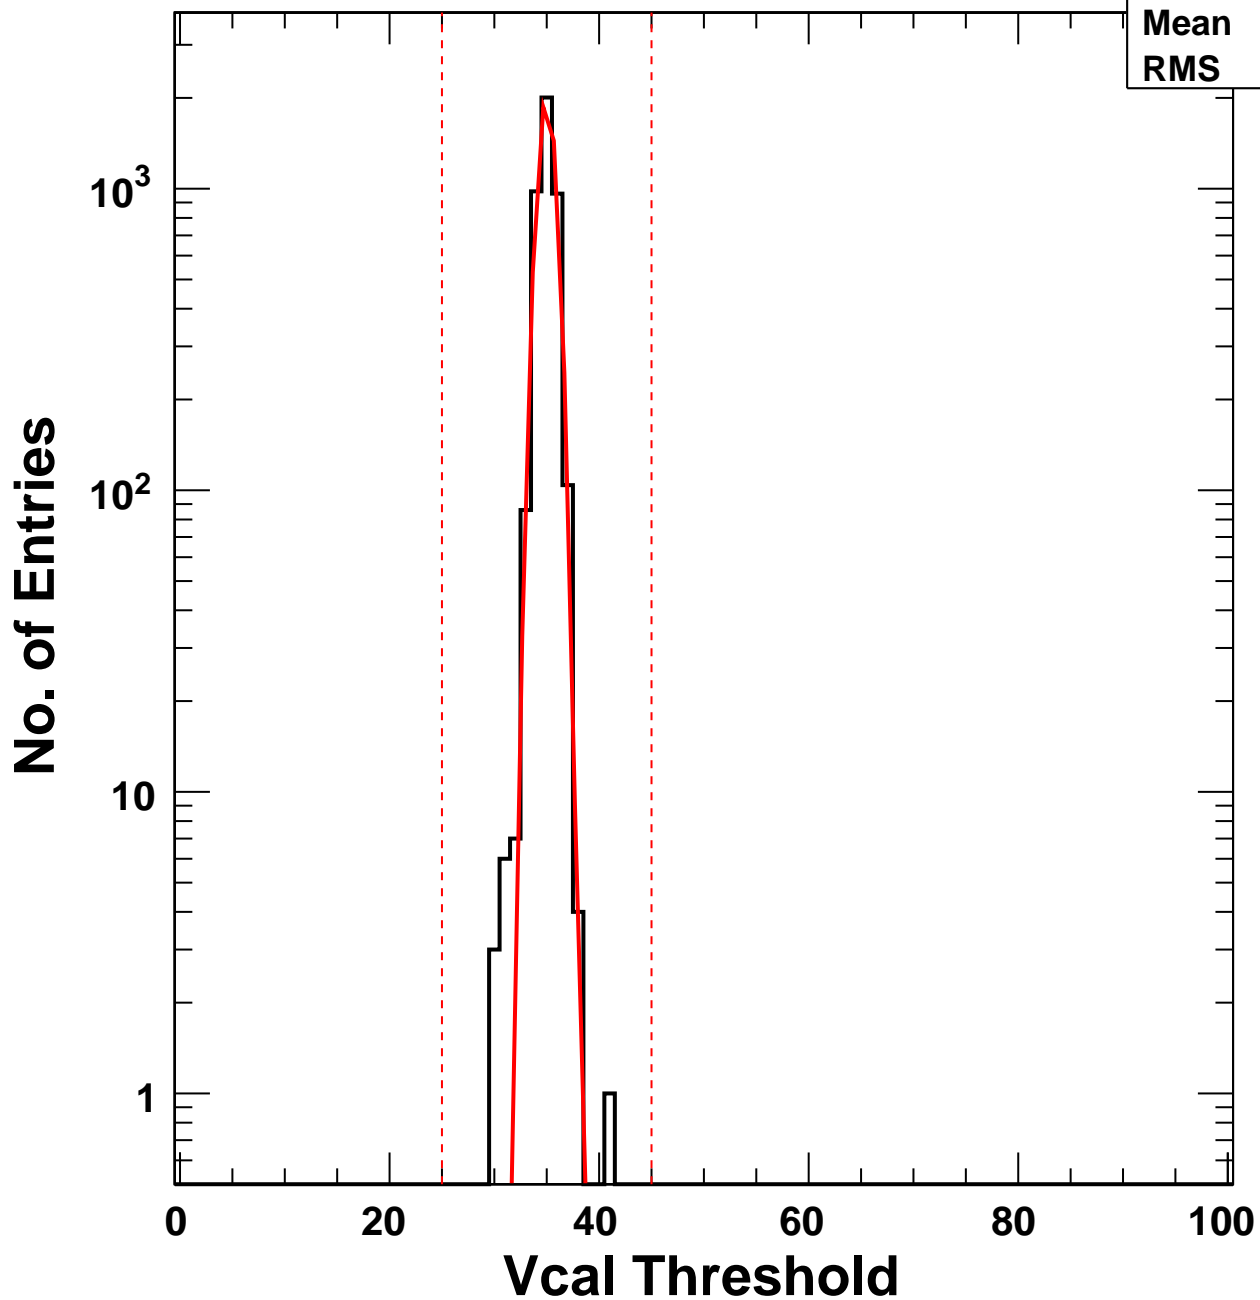

Vcal Threshold Trimmed

VcalThresholdTrimmed_3961	
Entries	4160
Mean	34.99
RMS	0.8505