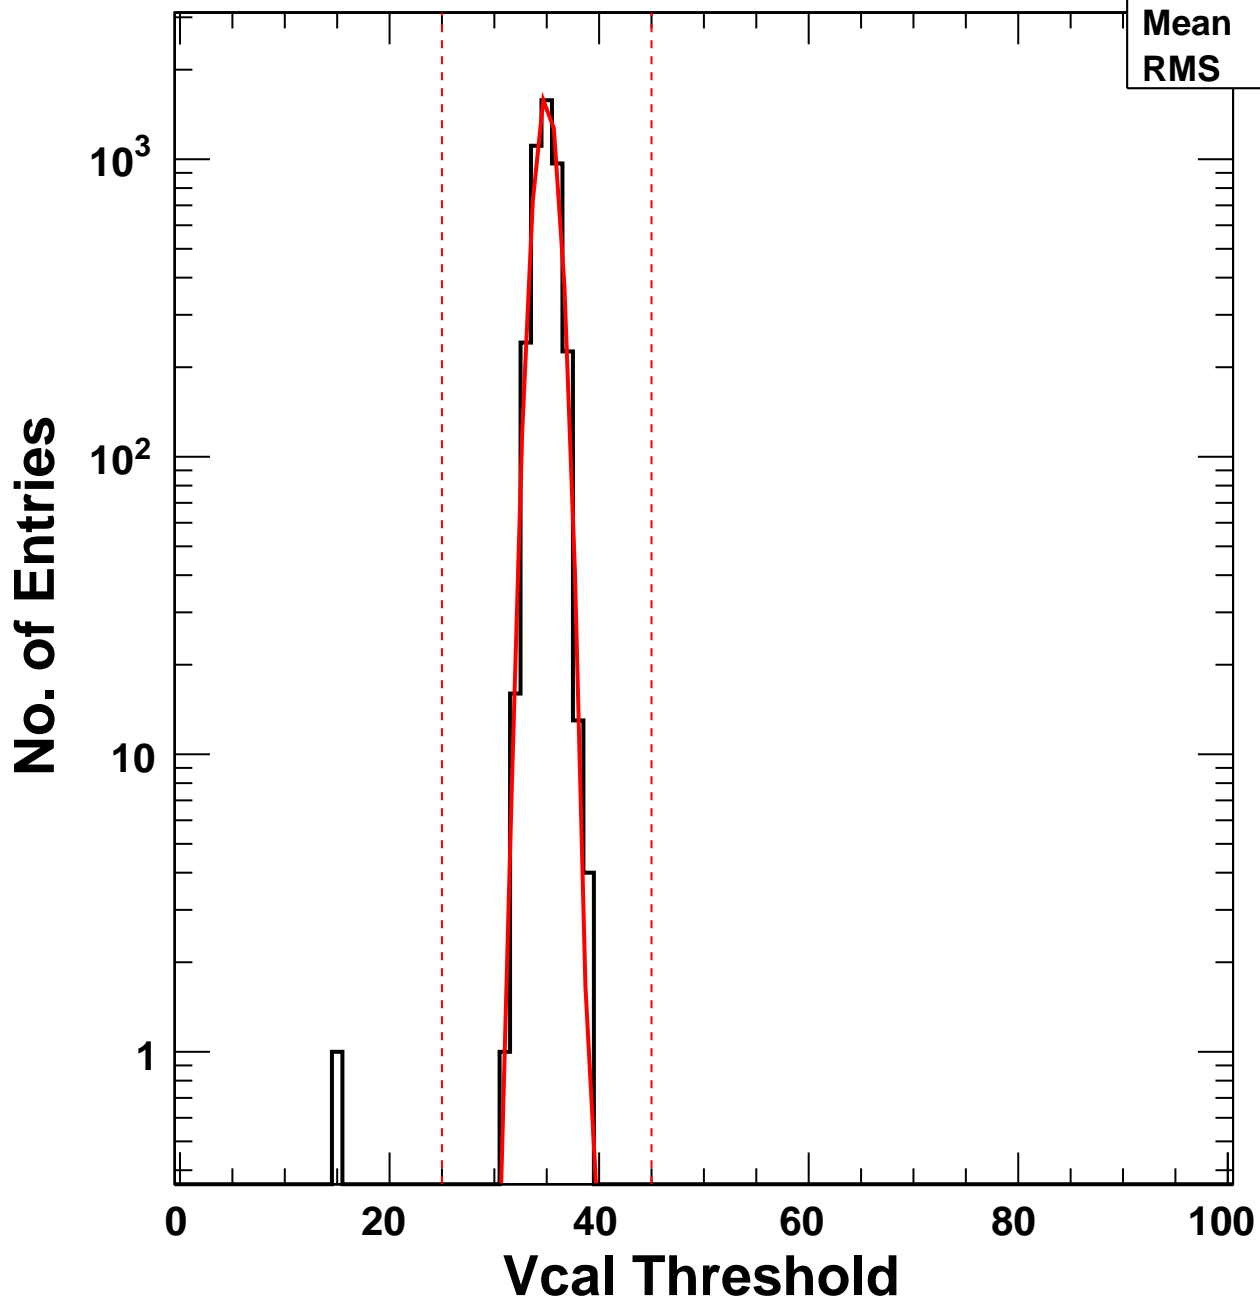

Vcal Threshold Trimmed

VcalThresholdTrimmed_9009

Entries	4160
Mean	34.95
RMS	1.061