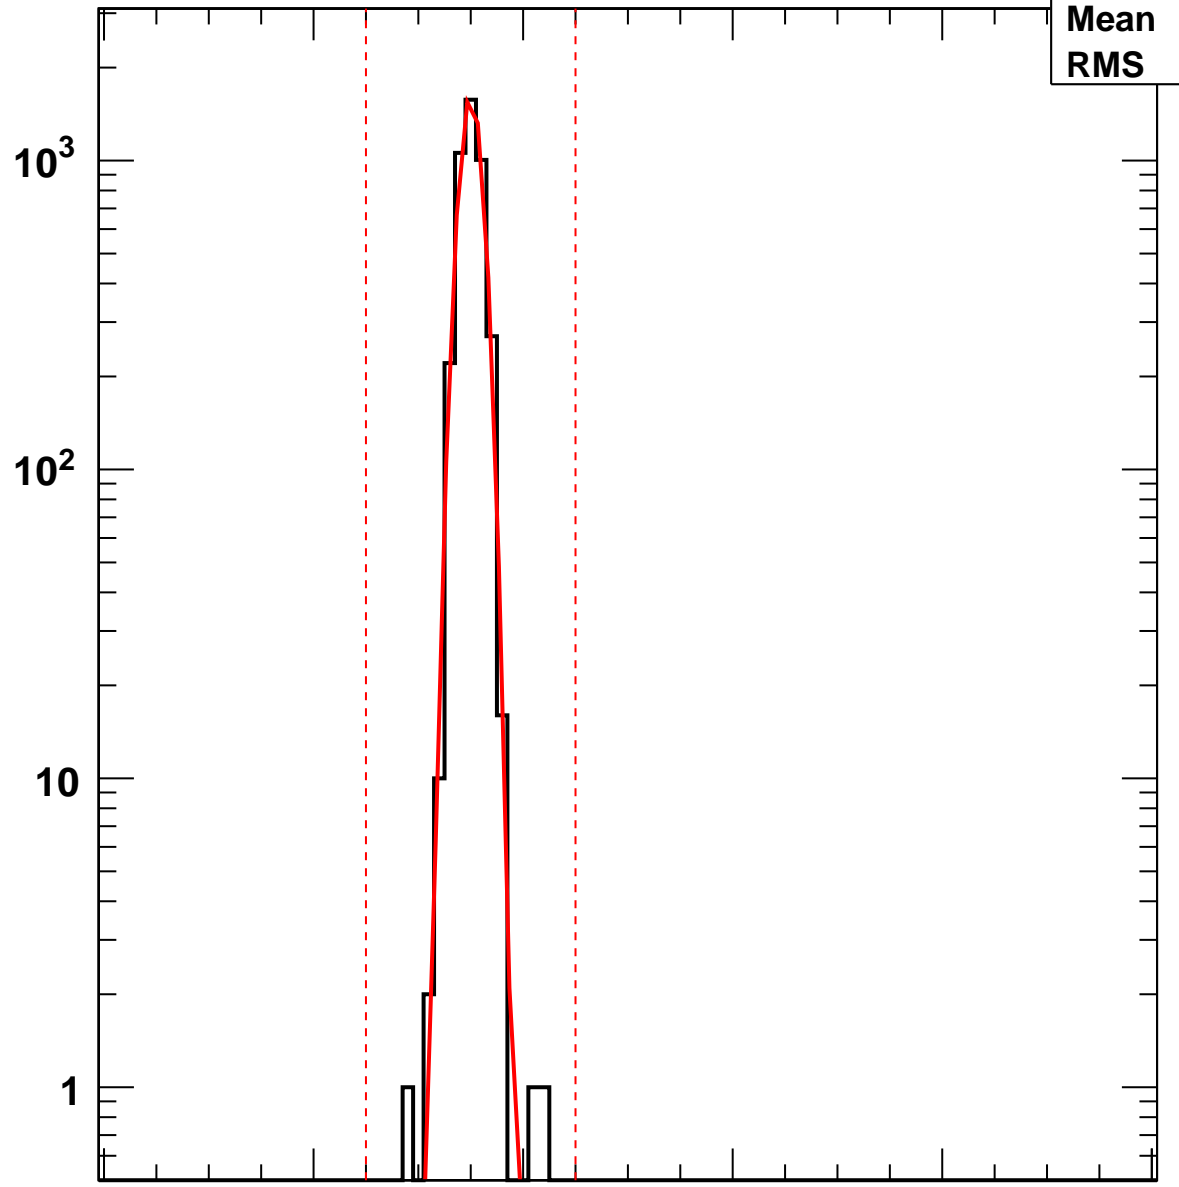

Vcal Threshold Trimmed

VcalThresholdTrimmed_7963

Entries	4160
Mean	35.01
RMS	1.03

No. of Entries

0 20 40 60 80 100

Vcal Threshold