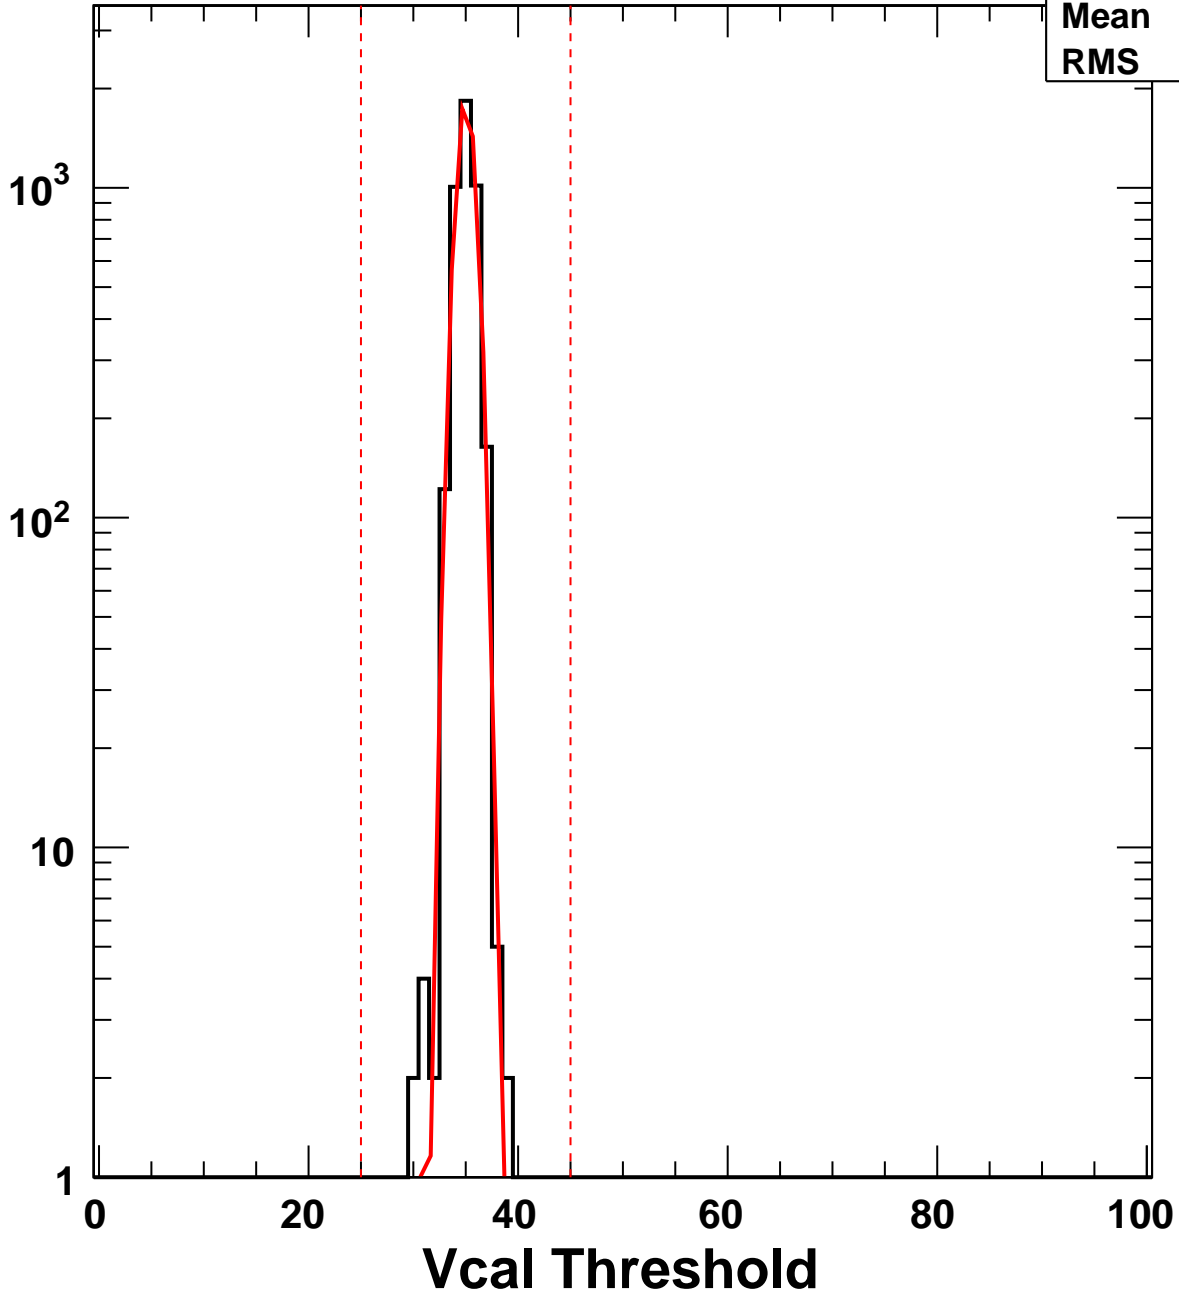

Vcal Threshold Trimmed

VcalThresholdTrimmed_10169

Entries	4160
Mean	35.02
RMS	0.9006

No. of Entries

Vcal Threshold