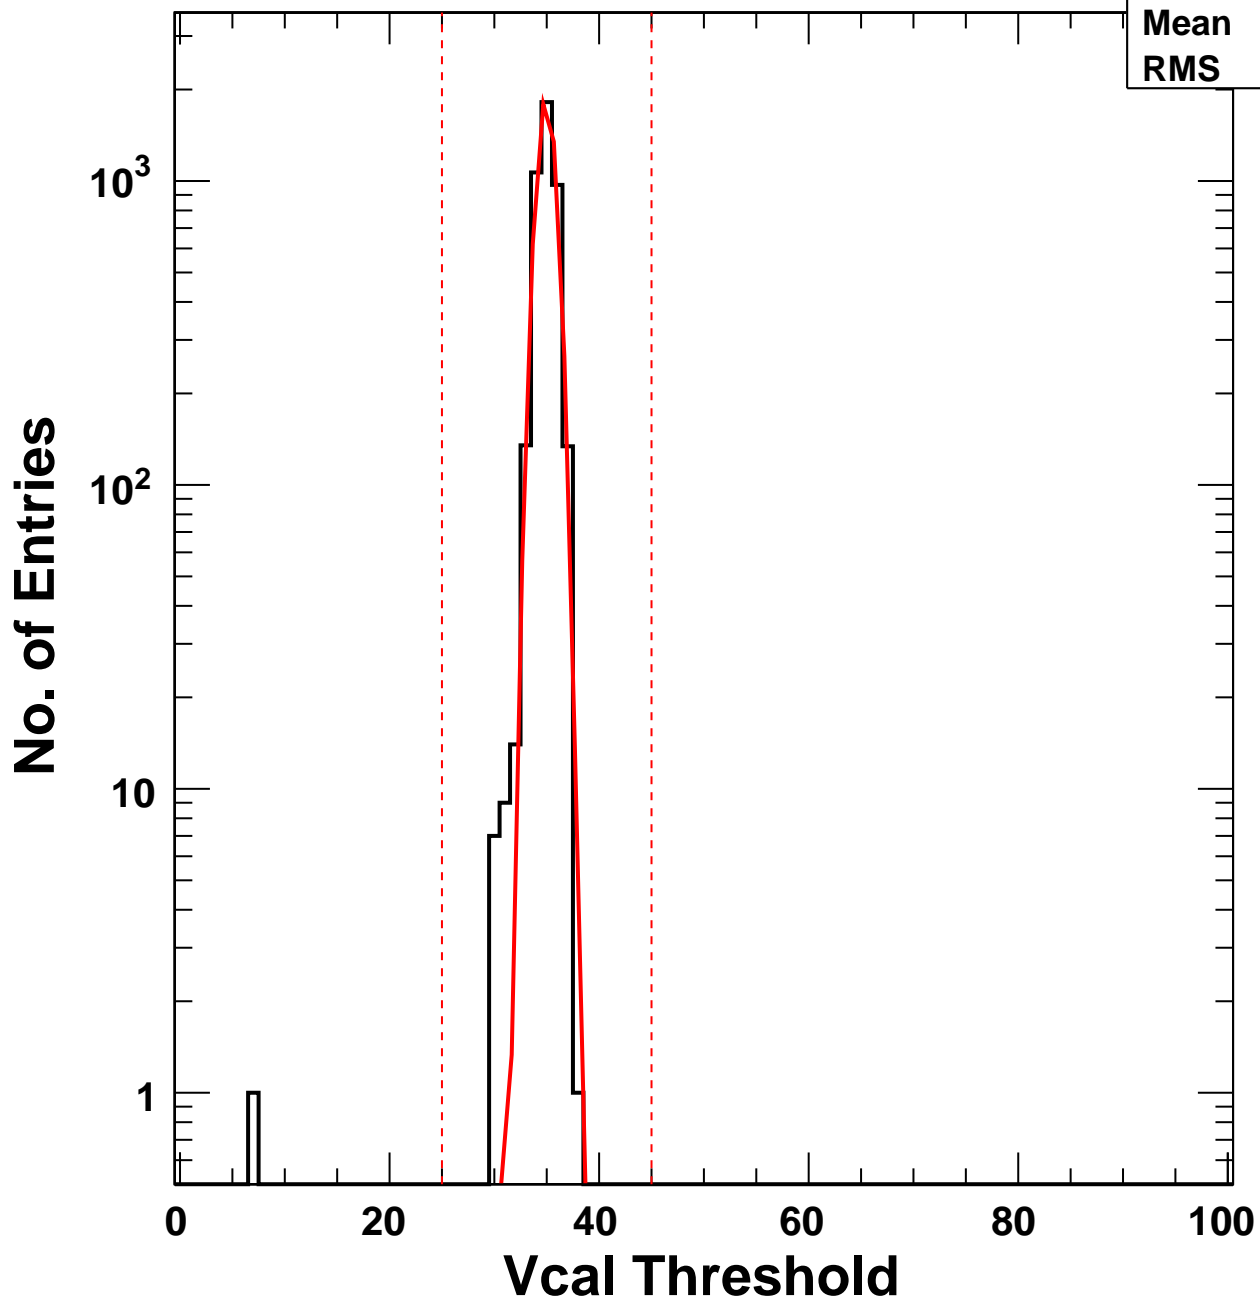

Vcal Threshold Trimmed

VcalThresholdTrimmed_10540

Entries 4157

Mean 34.94

RMS 1.022