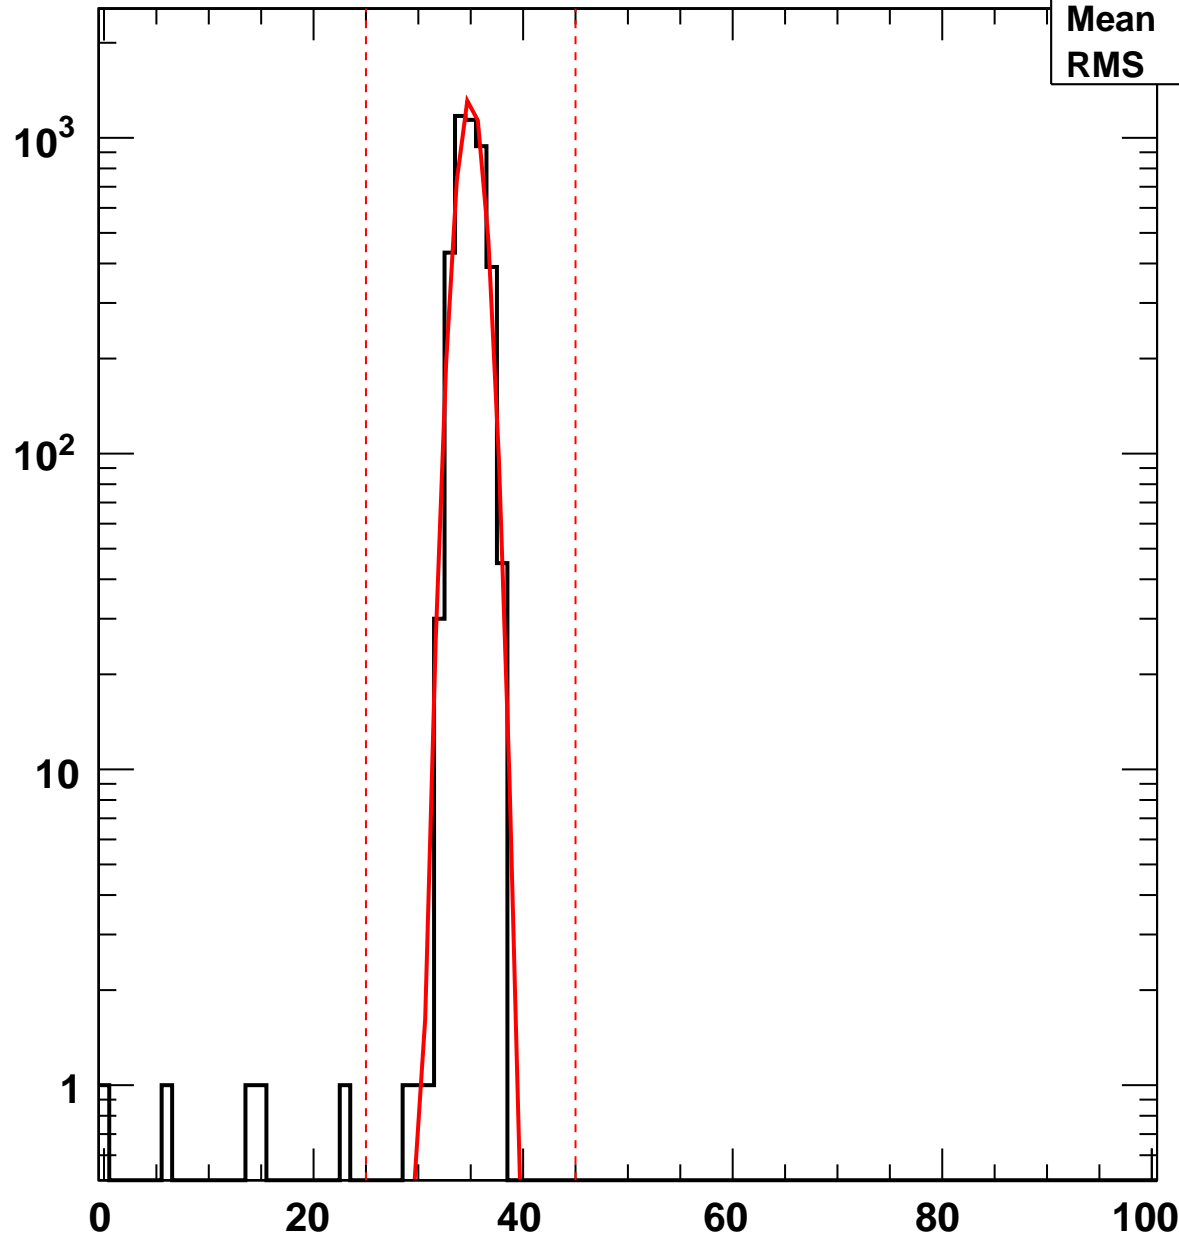

Vcal Threshold Trimmed

VcalThresholdTrimmed_4962

Entries	4160
Mean	34.9
RMS	1.485

No. of Entries

Vcal Threshold