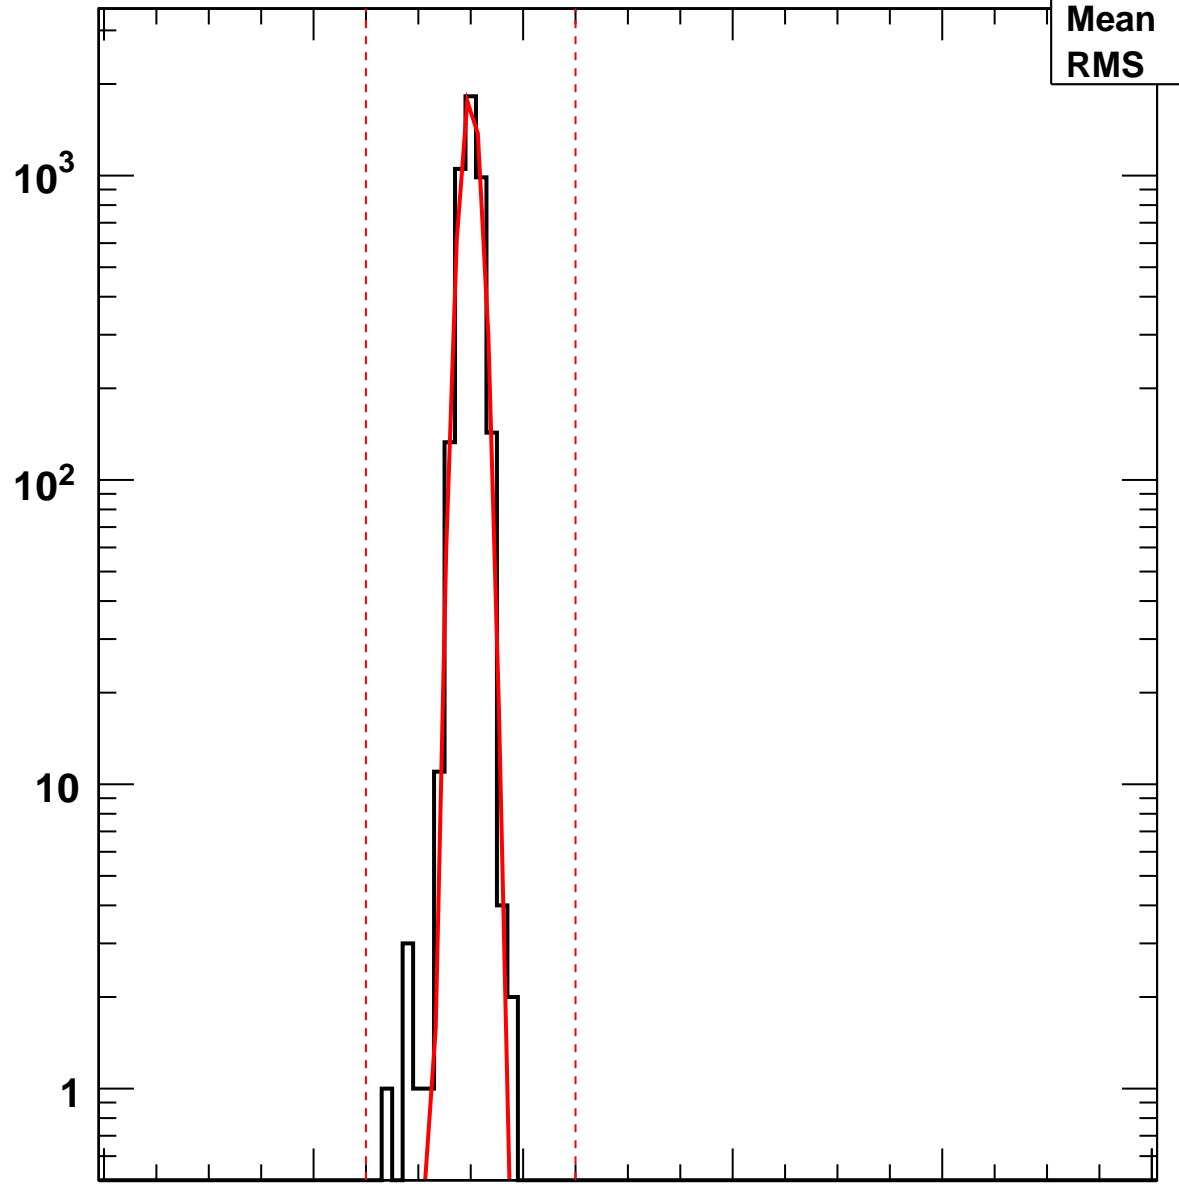

# Vcal Threshold Trimmed

VcalThresholdTrimmed\_4803

<b>Entries</b>	<b>4160</b>
<b>Mean</b>	<b>34.98</b>
<b>RMS</b>	<b>0.92</b>

No. of Entries

0 20 40 60 80 100

Vcal Threshold