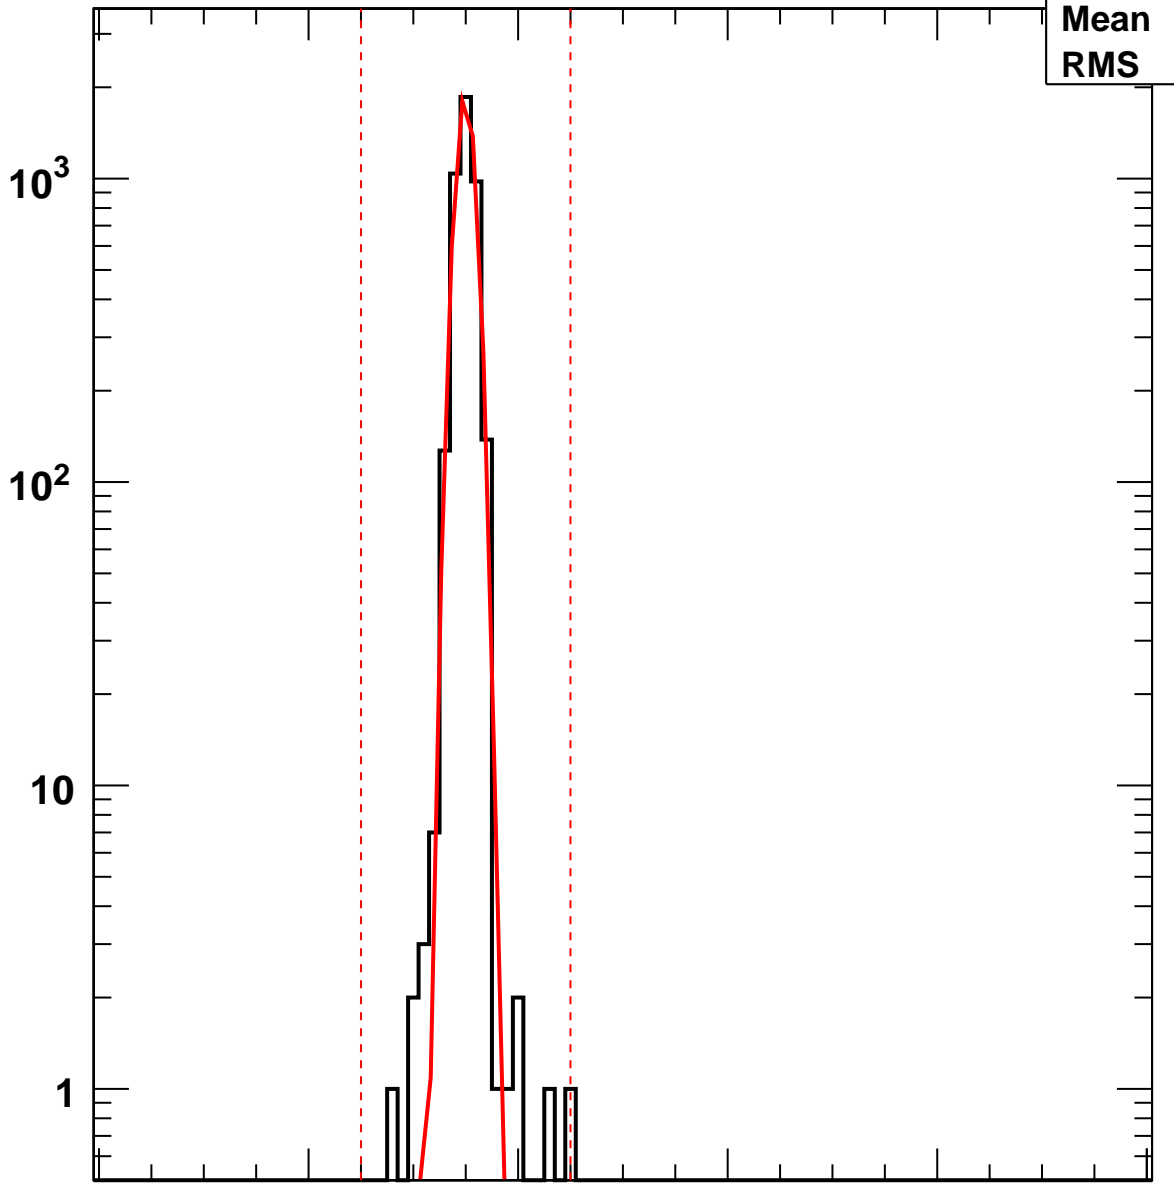

# Vcal Threshold Trimmed

VcalThresholdTrimmed\_5227

<b>Entries</b>	<b>4160</b>
<b>Mean</b>	<b>34.99</b>
<b>RMS</b>	<b>0.9207</b>

No. of Entries

0 20 40 60 80 100

Vcal Threshold