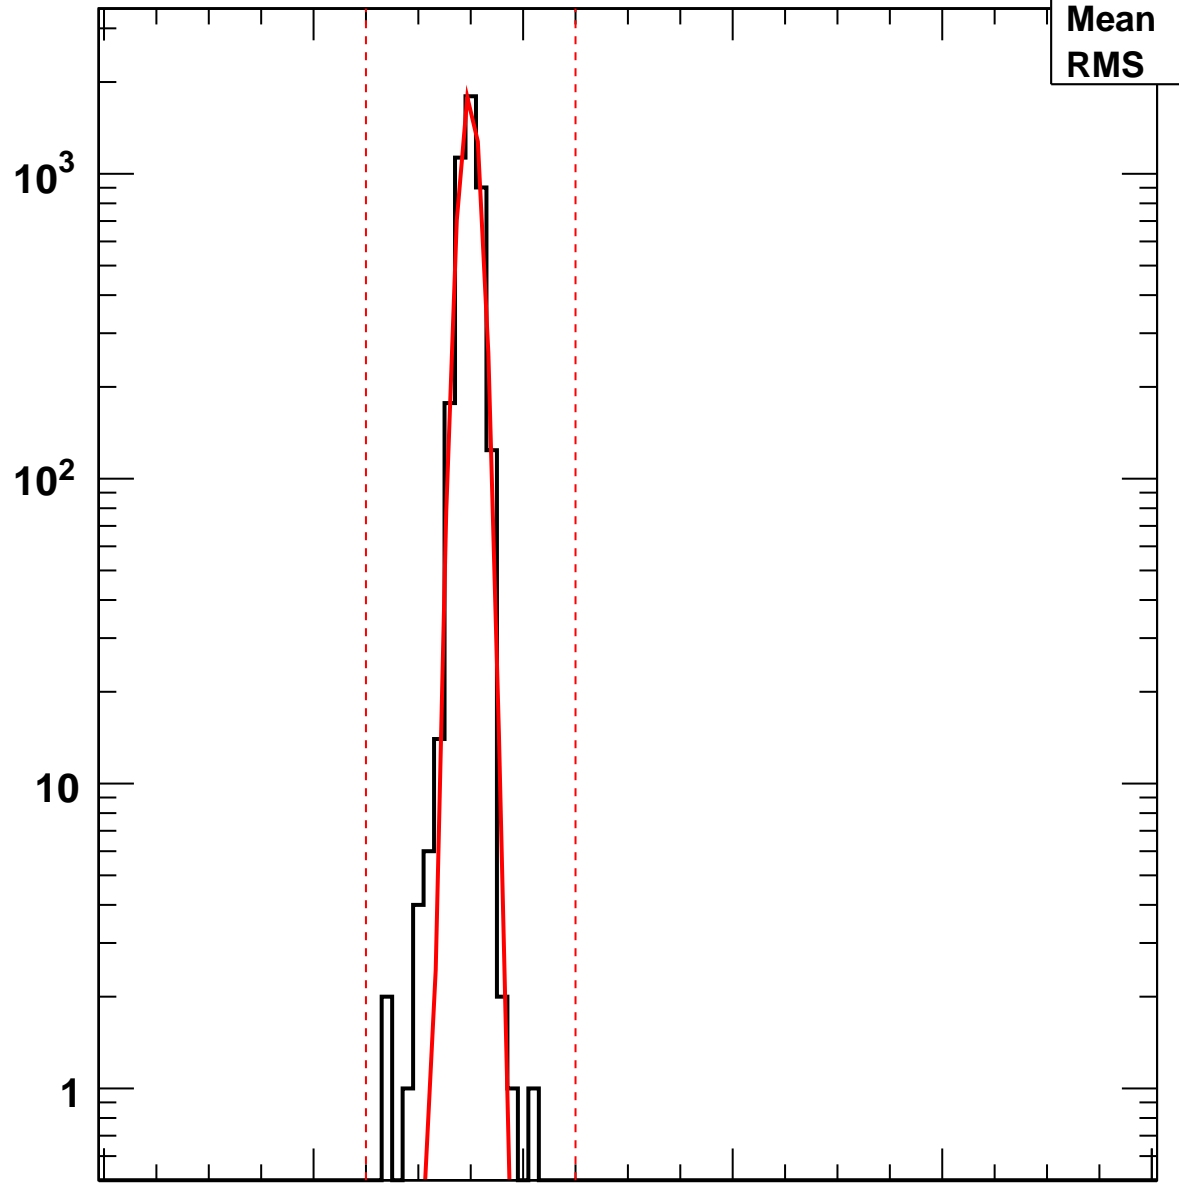

Vcal Threshold Trimmed

VcalThresholdTrimmed_4332

Entries	4160
Mean	34.9
RMS	0.9492

No. of Entries

0 20 40 60 80 100

Vcal Threshold