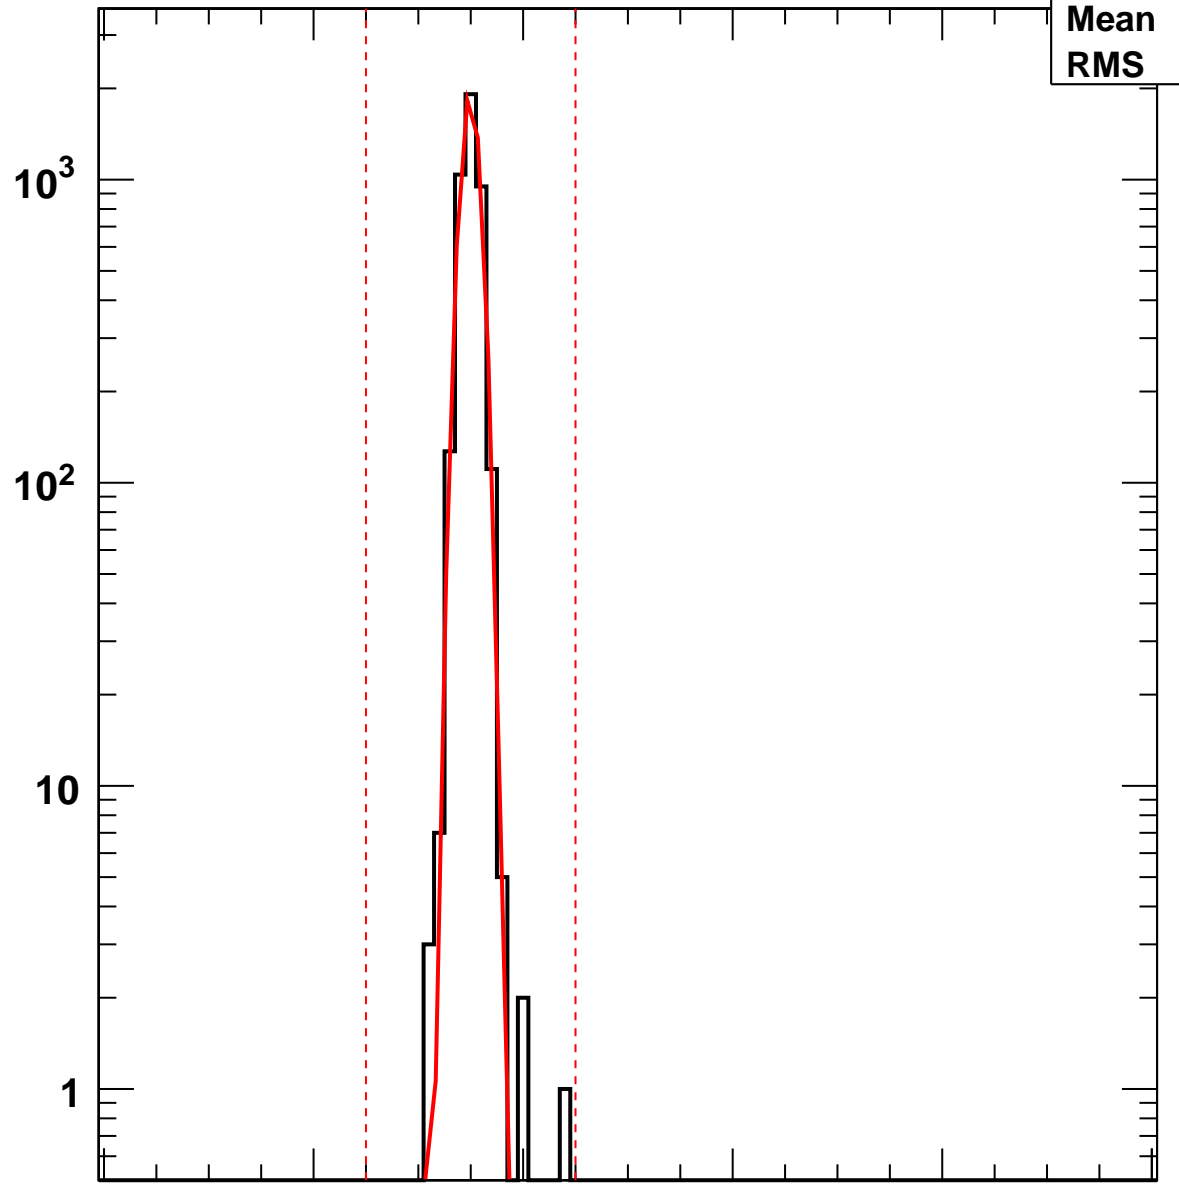

Vcal Threshold Trimmed

VcalThresholdTrimmed_1802

Entries	4159
Mean	34.97
RMS	0.8805

No. of Entries

0 20 40 60 80 100

Vcal Threshold