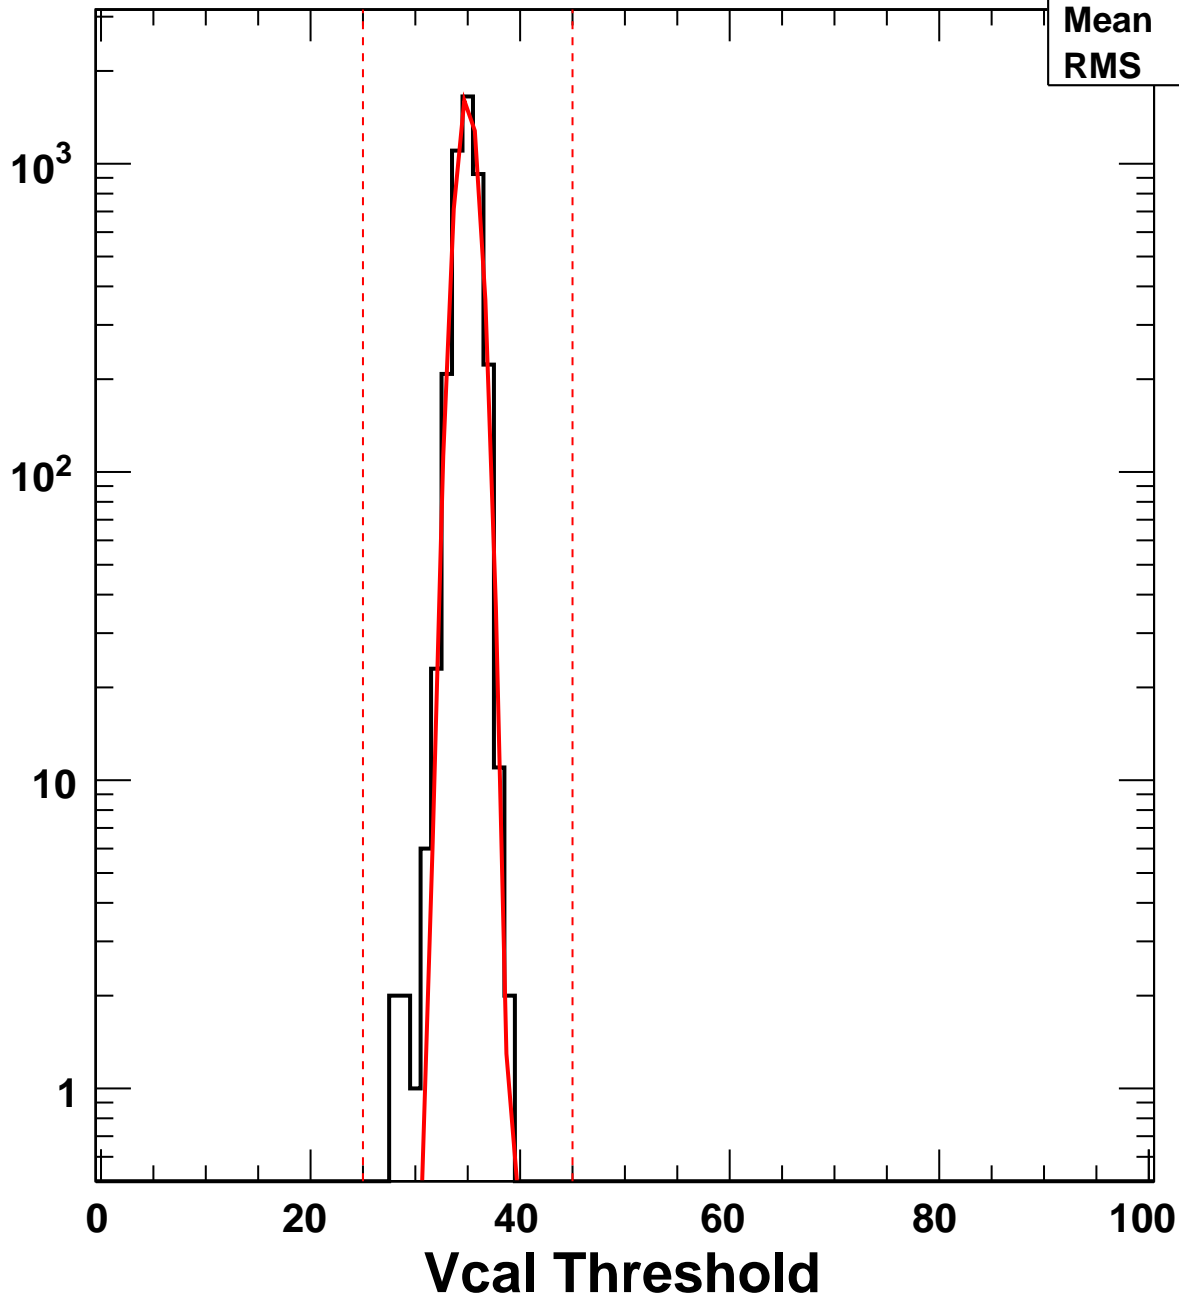

# Vcal Threshold Trimmed

No. of Entries

VcalThresholdTrimmed\_2066

Entries 4160

Mean 34.94

RMS 1.025