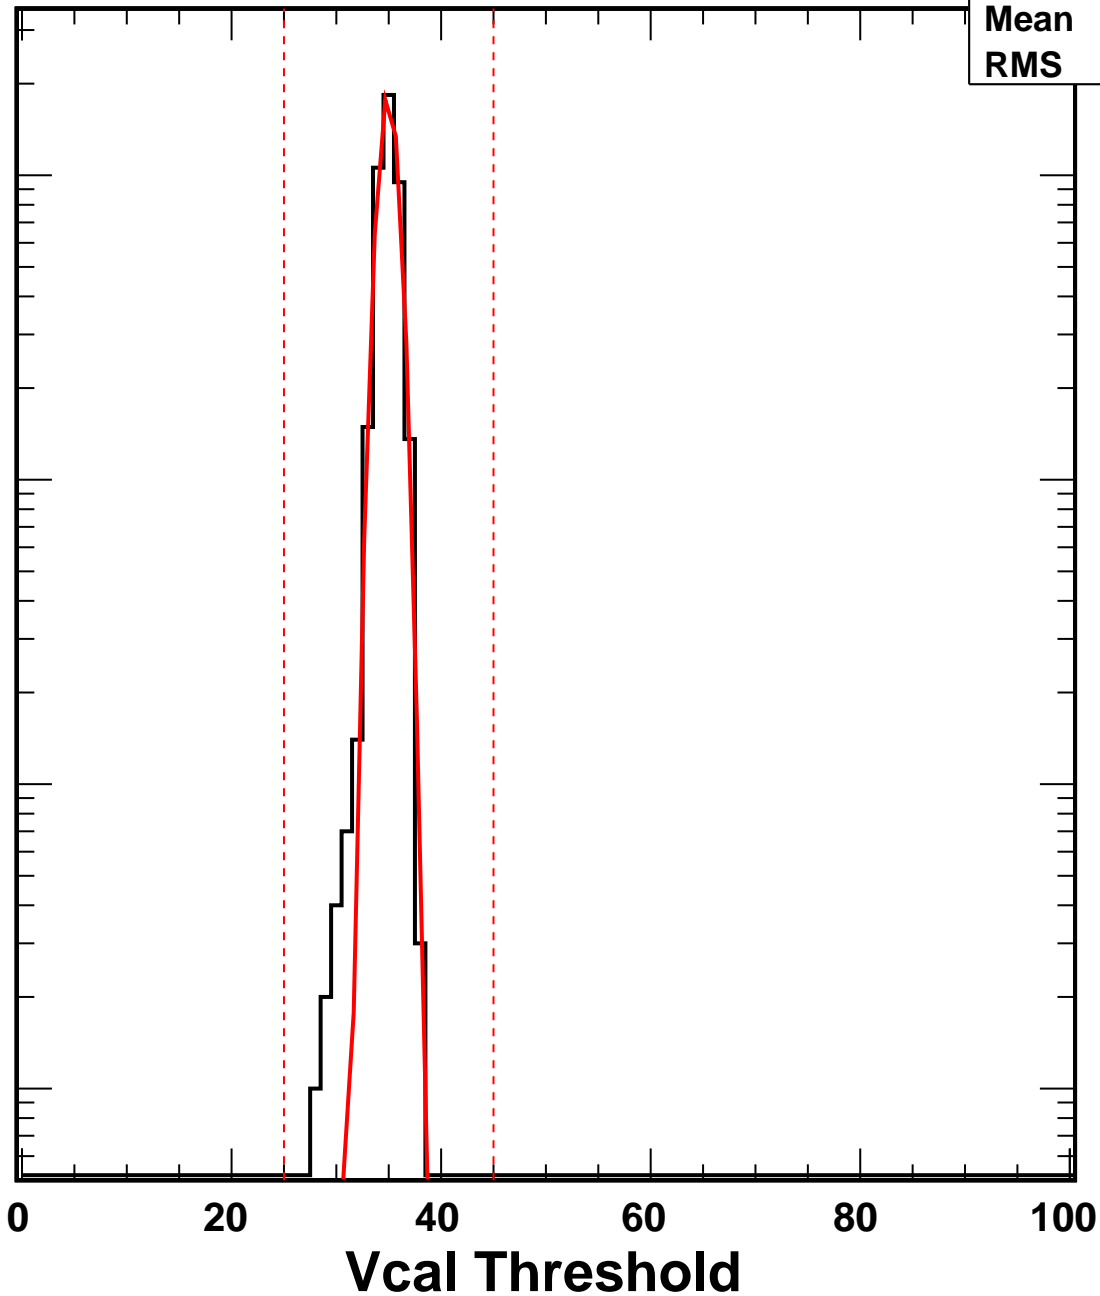

# Vcal Threshold Trimmed

No. of Entries

10<sup>3</sup>  
10<sup>2</sup>  
10  
1

VcalThresholdTrimmed\_437

Entries 4160

Mean 34.94

RMS 0.9329