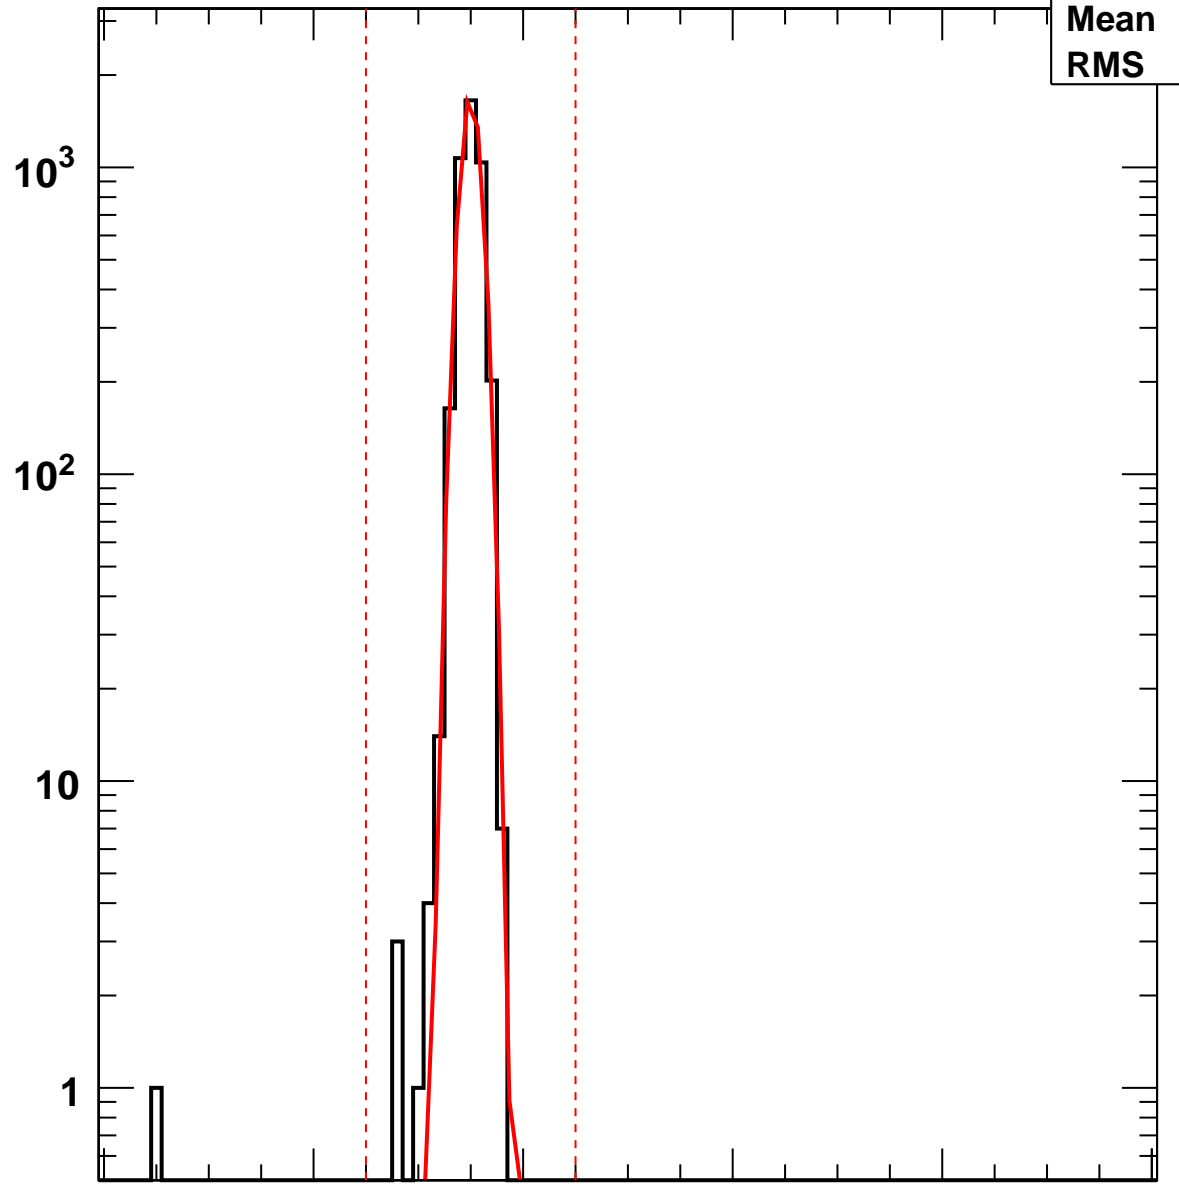

# Vcal Threshold Trimmed

VcalThresholdTrimmed\_4316

<b>Entries</b>	<b>4160</b>
<b>Mean</b>	<b>34.99</b>
<b>RMS</b>	<b>1.085</b>

No. of Entries

Vcal Threshold