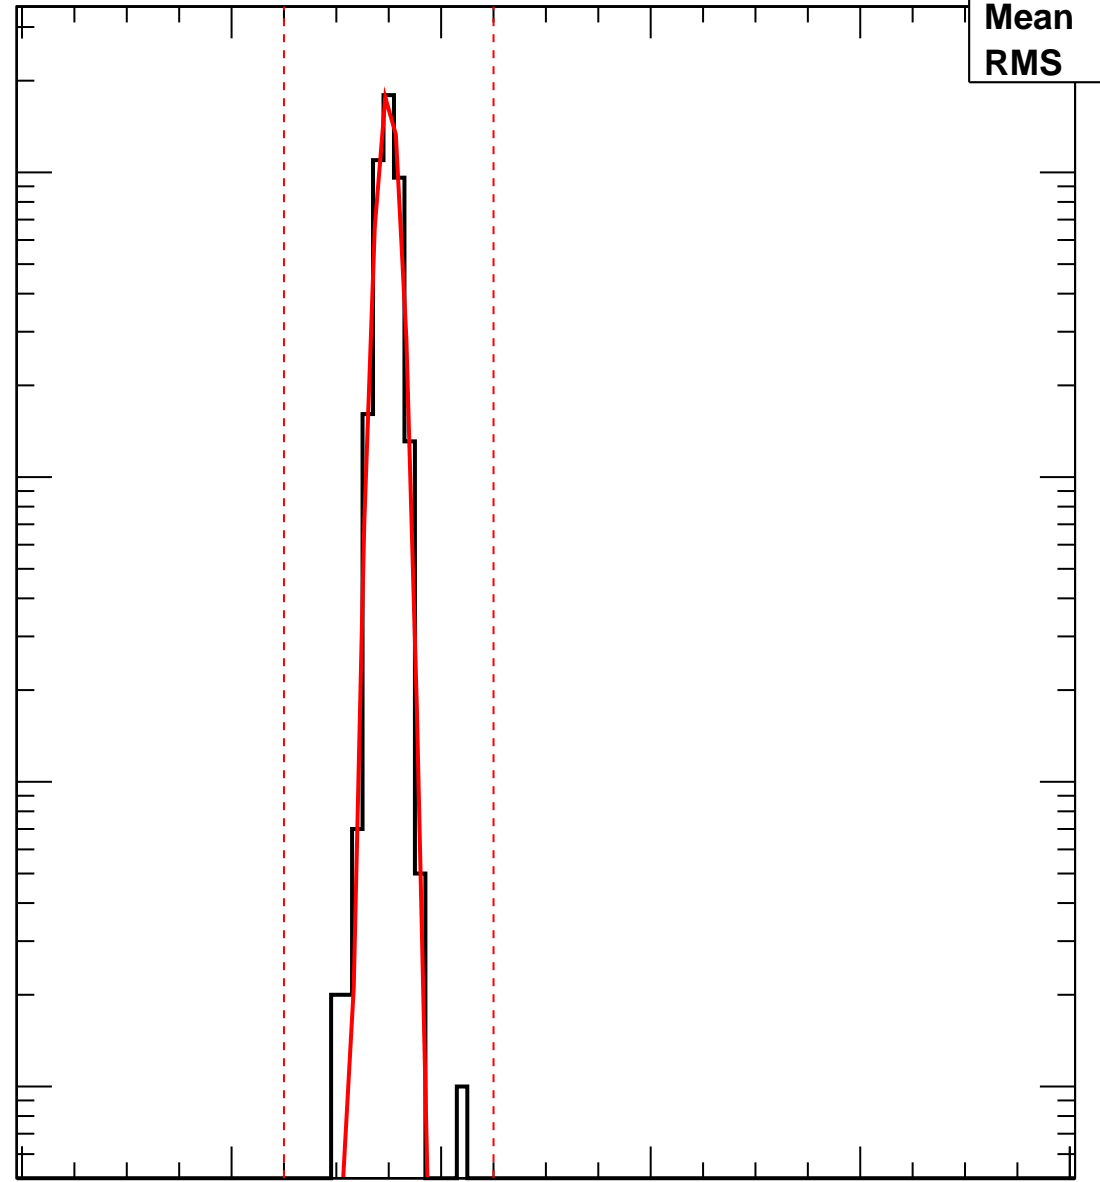

# Vcal Threshold Trimmed

VcalThresholdTrimmed\_3529

<b>Entries</b>	<b>4160</b>
<b>Mean</b>	<b>34.95</b>
<b>RMS</b>	<b>0.9112</b>

No. of Entries

10<sup>3</sup>  
10<sup>2</sup>  
10  
1

0 20 40 60 80 100

Vcal Threshold