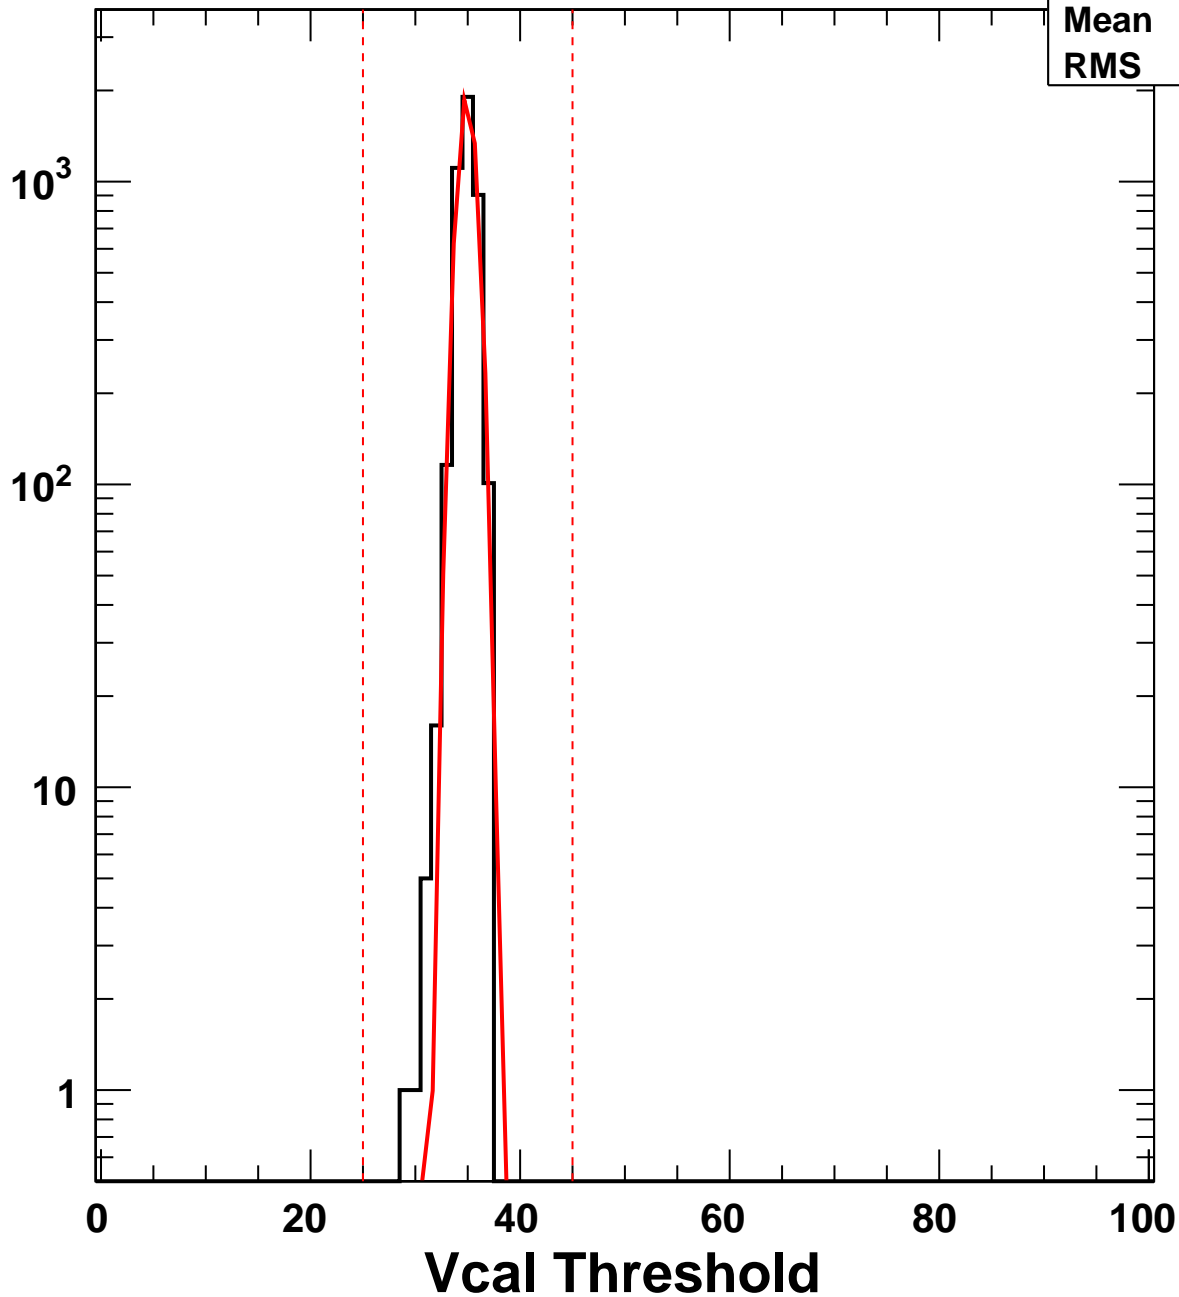

# Vcal Threshold Trimmed

No. of Entries

VcalThresholdTrimmed\_1855

Entries 4159

Mean 34.92

RMS 0.8693