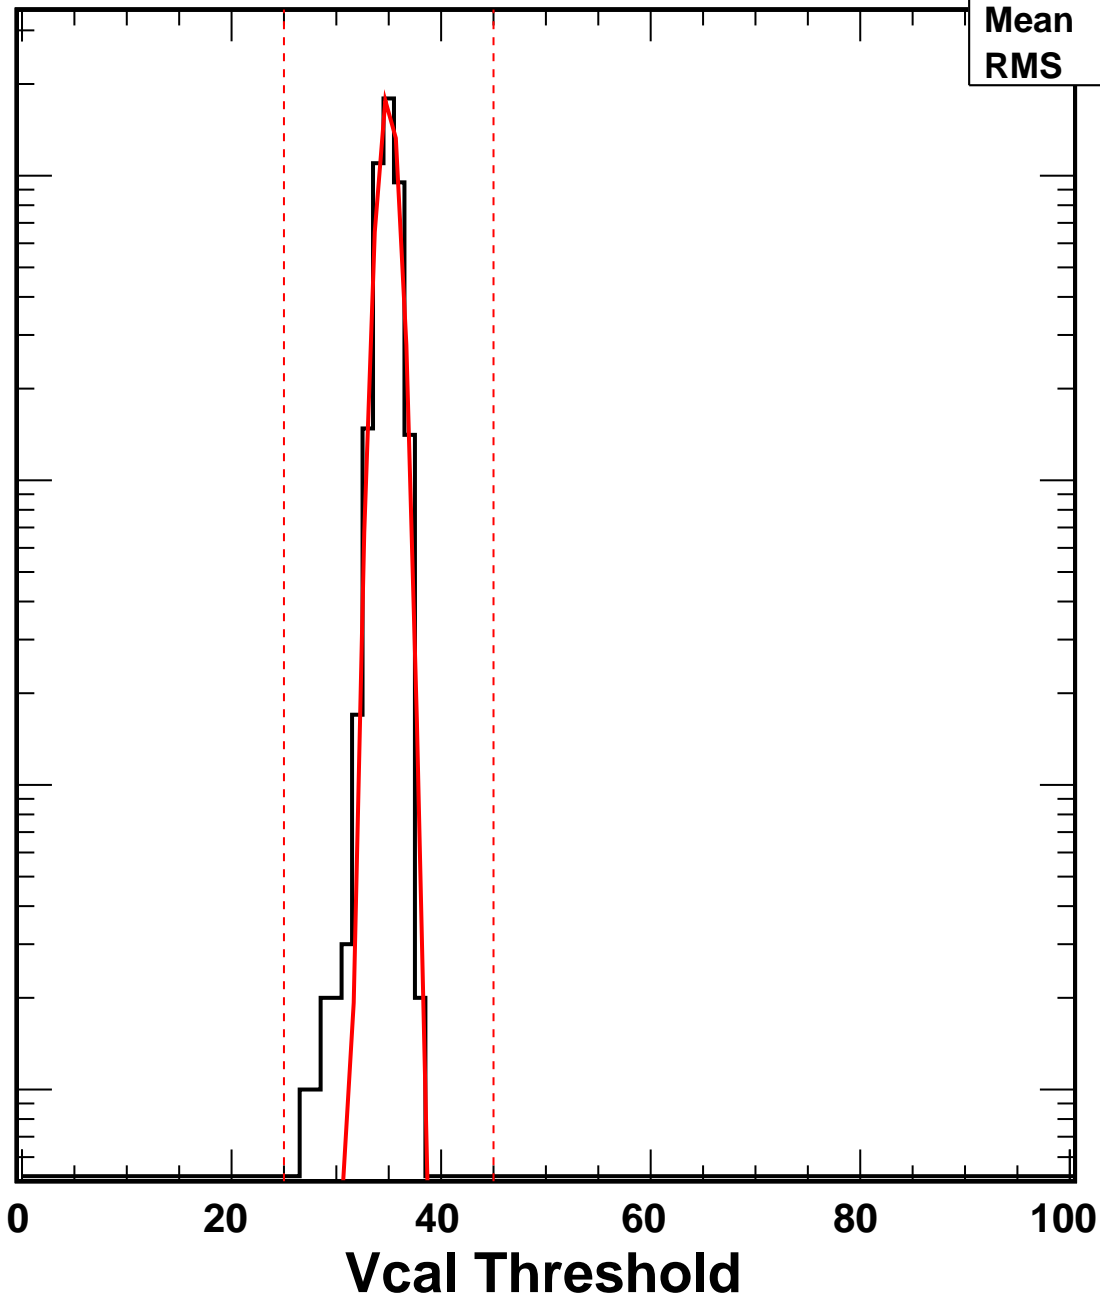

Vcal Threshold Trimmed

No. of Entries

10³
10²
10
1

VcalThresholdTrimmed_332

Entries 4160

Mean 34.94

RMS 0.936