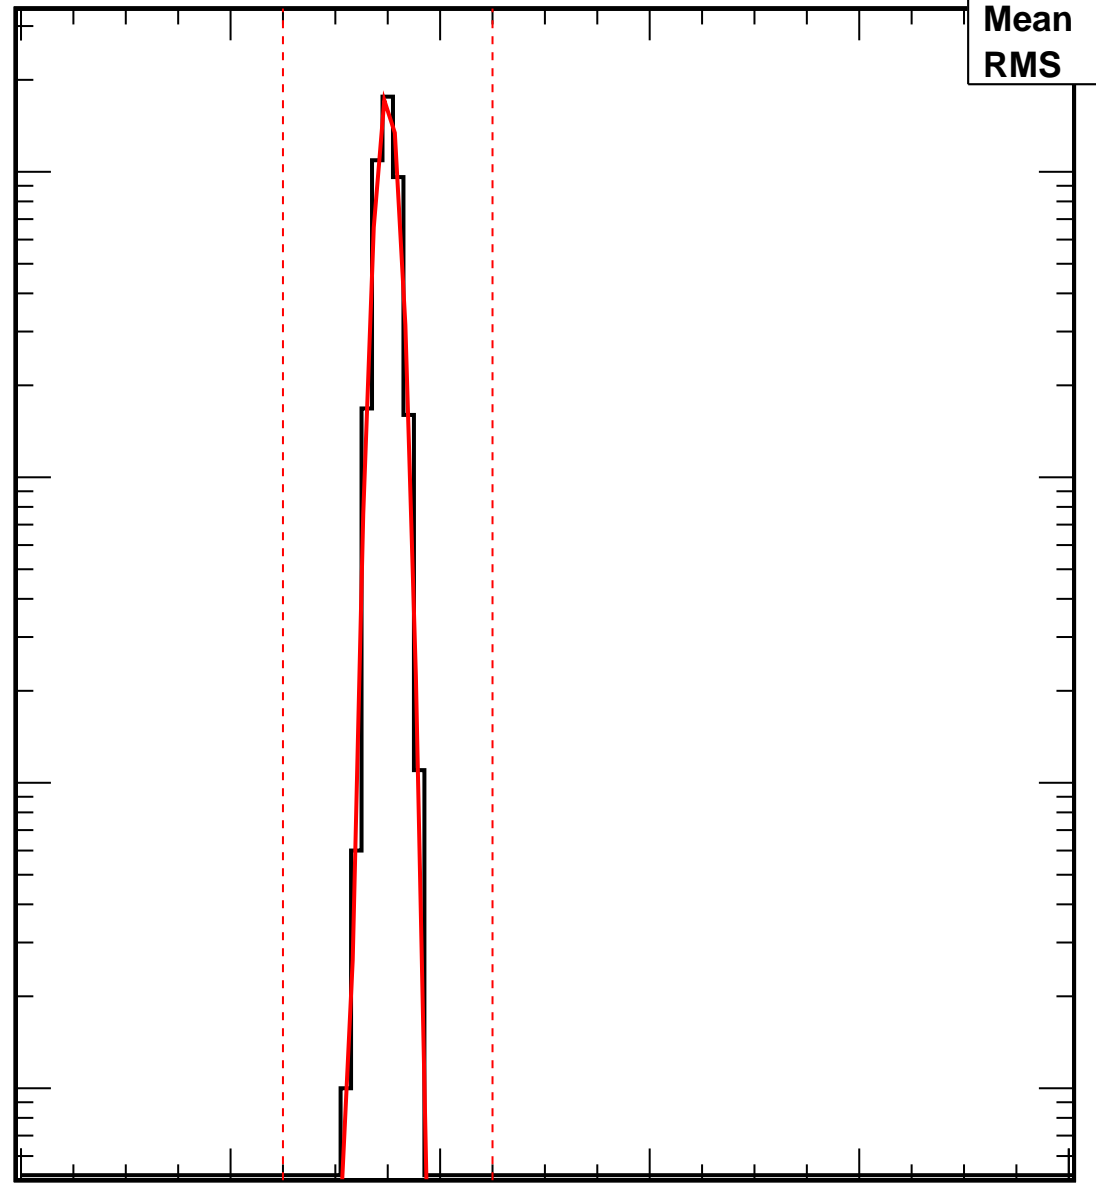

Vcal Threshold Trimmed

No. of Entries

10³
10²
10
1

Vcal Threshold

| | |
|-------------------------|-------|
| VcalThresholdTrimmed_14 | |
| Entries | 4160 |
| Mean | 34.97 |
| RMS | 0.921 |