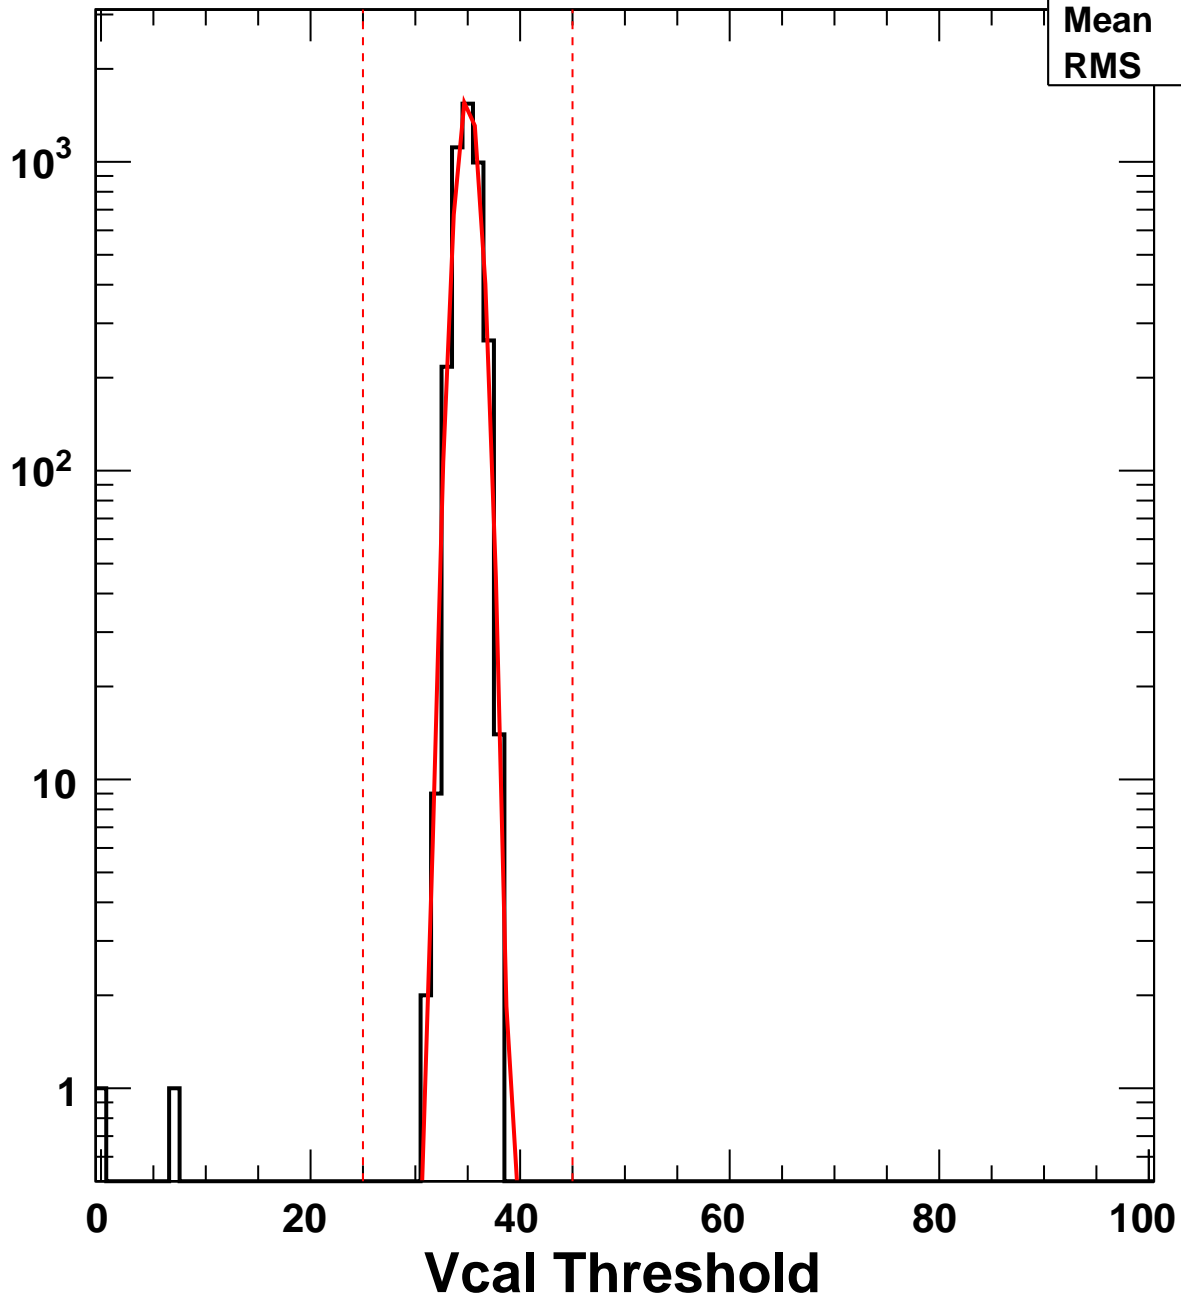

Vcal Threshold Trimmed

No. of Entries

VcalThresholdTrimmed_2226

Entries 4160

Mean 34.98

RMS 1.229